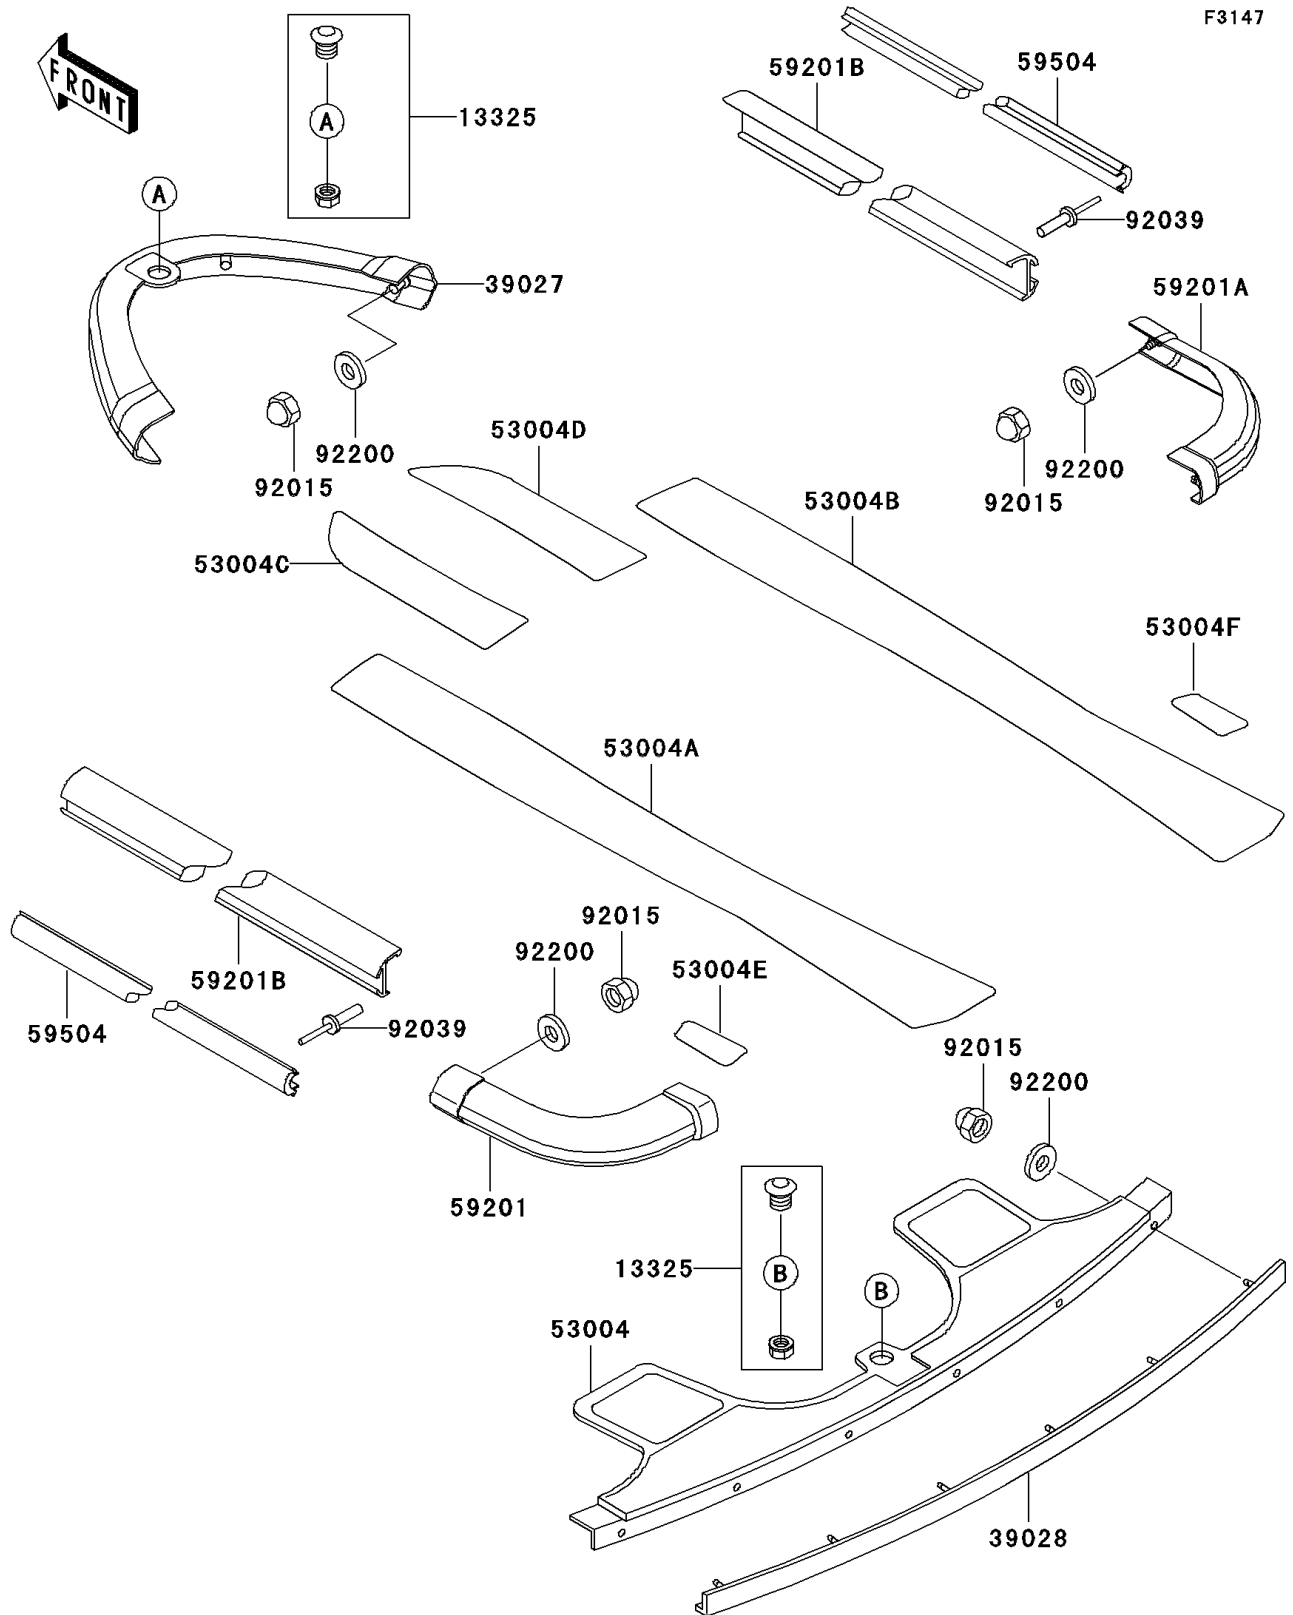

1998 750 STX

PARTS DIAGRAM

Pads

1998 750 STX

PARTS LIST

Pads

ITEM NAME

PART NUMBER

QUANTITY
