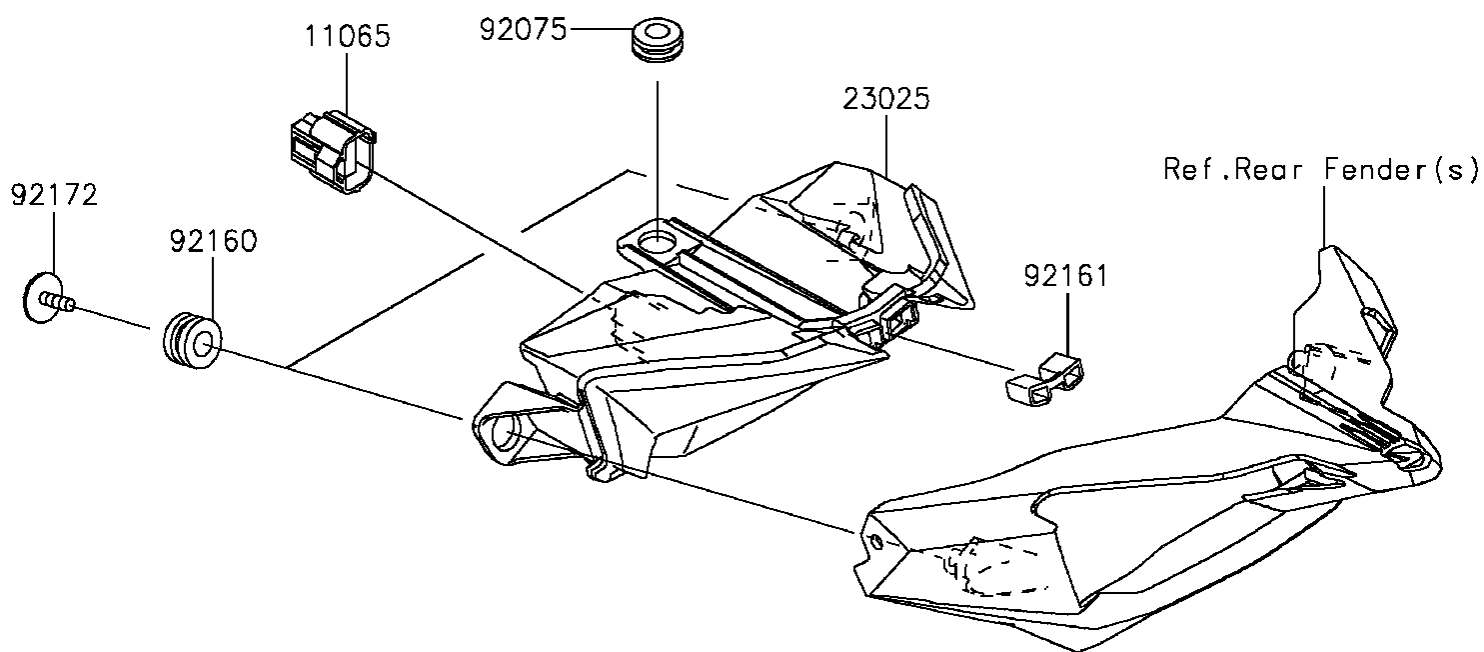

2015 NINJA H2™ R

PARTS DIAGRAM

Taillight(s)

F2720

2015 NINJA H2™ R

PARTS LIST

Taillight(s)

ITEM NAME	PART NUMBER	QUANTITY
CAP,WATERPROOF (Ref # 11065)	11065-0920	1
LAMP-TAIL,LED (Ref # 23025)	23025-0346	1
DAMPER (Ref # 92075)	92075-1028	1
DAMPER,10X20X12 (Ref # 92160)	92160-1167	2
DAMPER,RR FENDER (Ref # 92161)	92161-1727	1
SCREW,TAPTITE,5X16 (Ref # 92172)	92172-0481	2