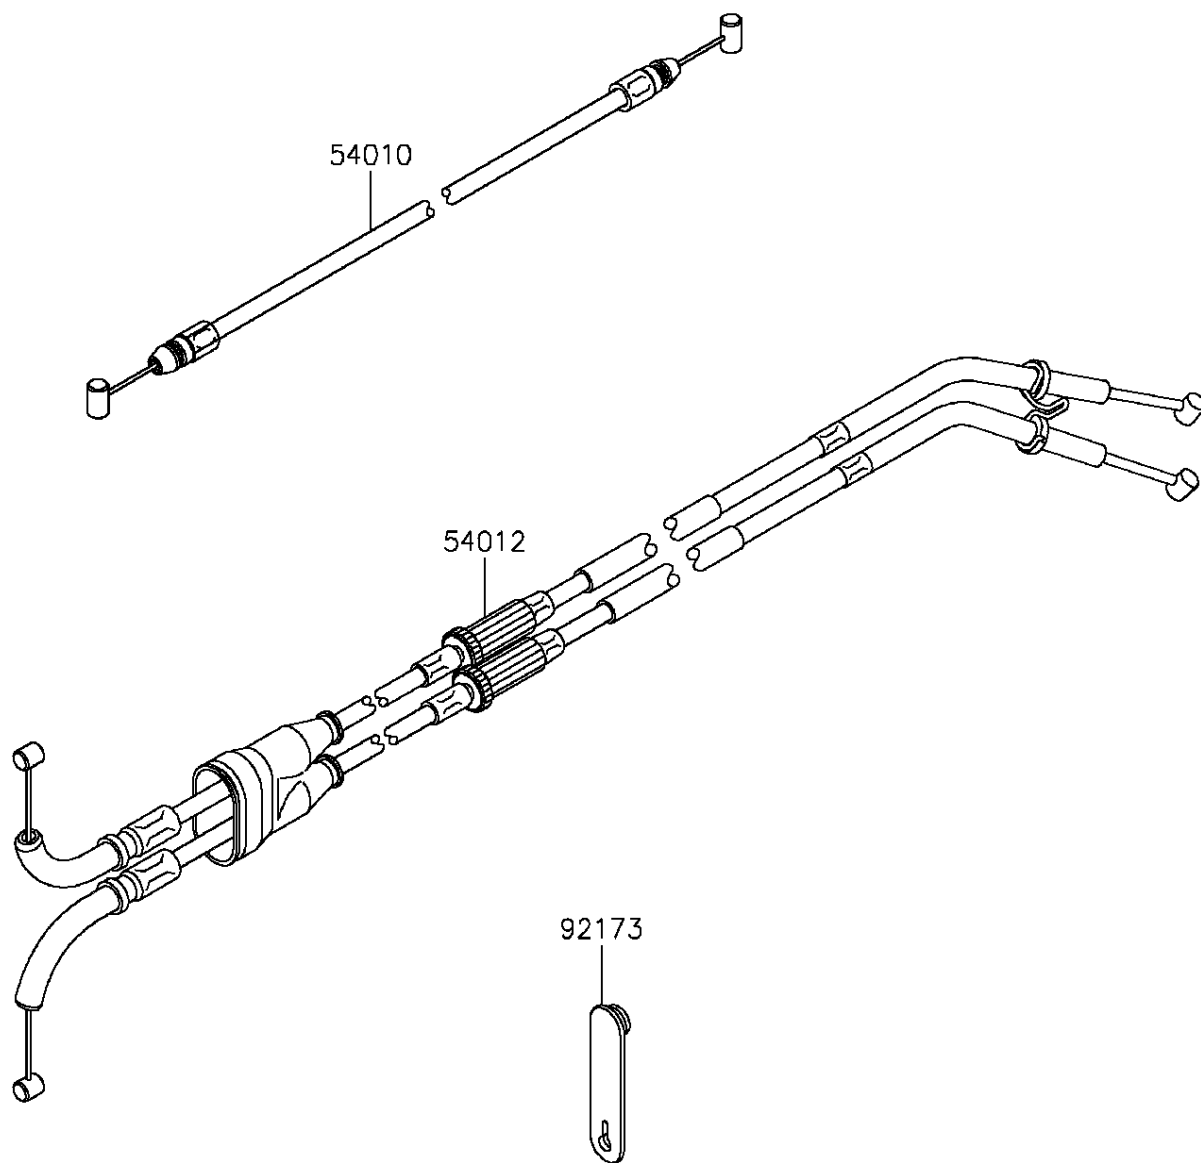

## PARTS DIAGRAM

### Cables

F2540

## PARTS LIST

### Cables

ITEM NAME	PART NUMBER	QUANTITY
CABLE,SEAT LOCK (Ref # 54010)	54010-0573	1
CABLE-THROTTLE (Ref # 54012)	54012-0628	1
CLAMP,RUBBER PLATE (Ref # 92173)	92173-1229	1