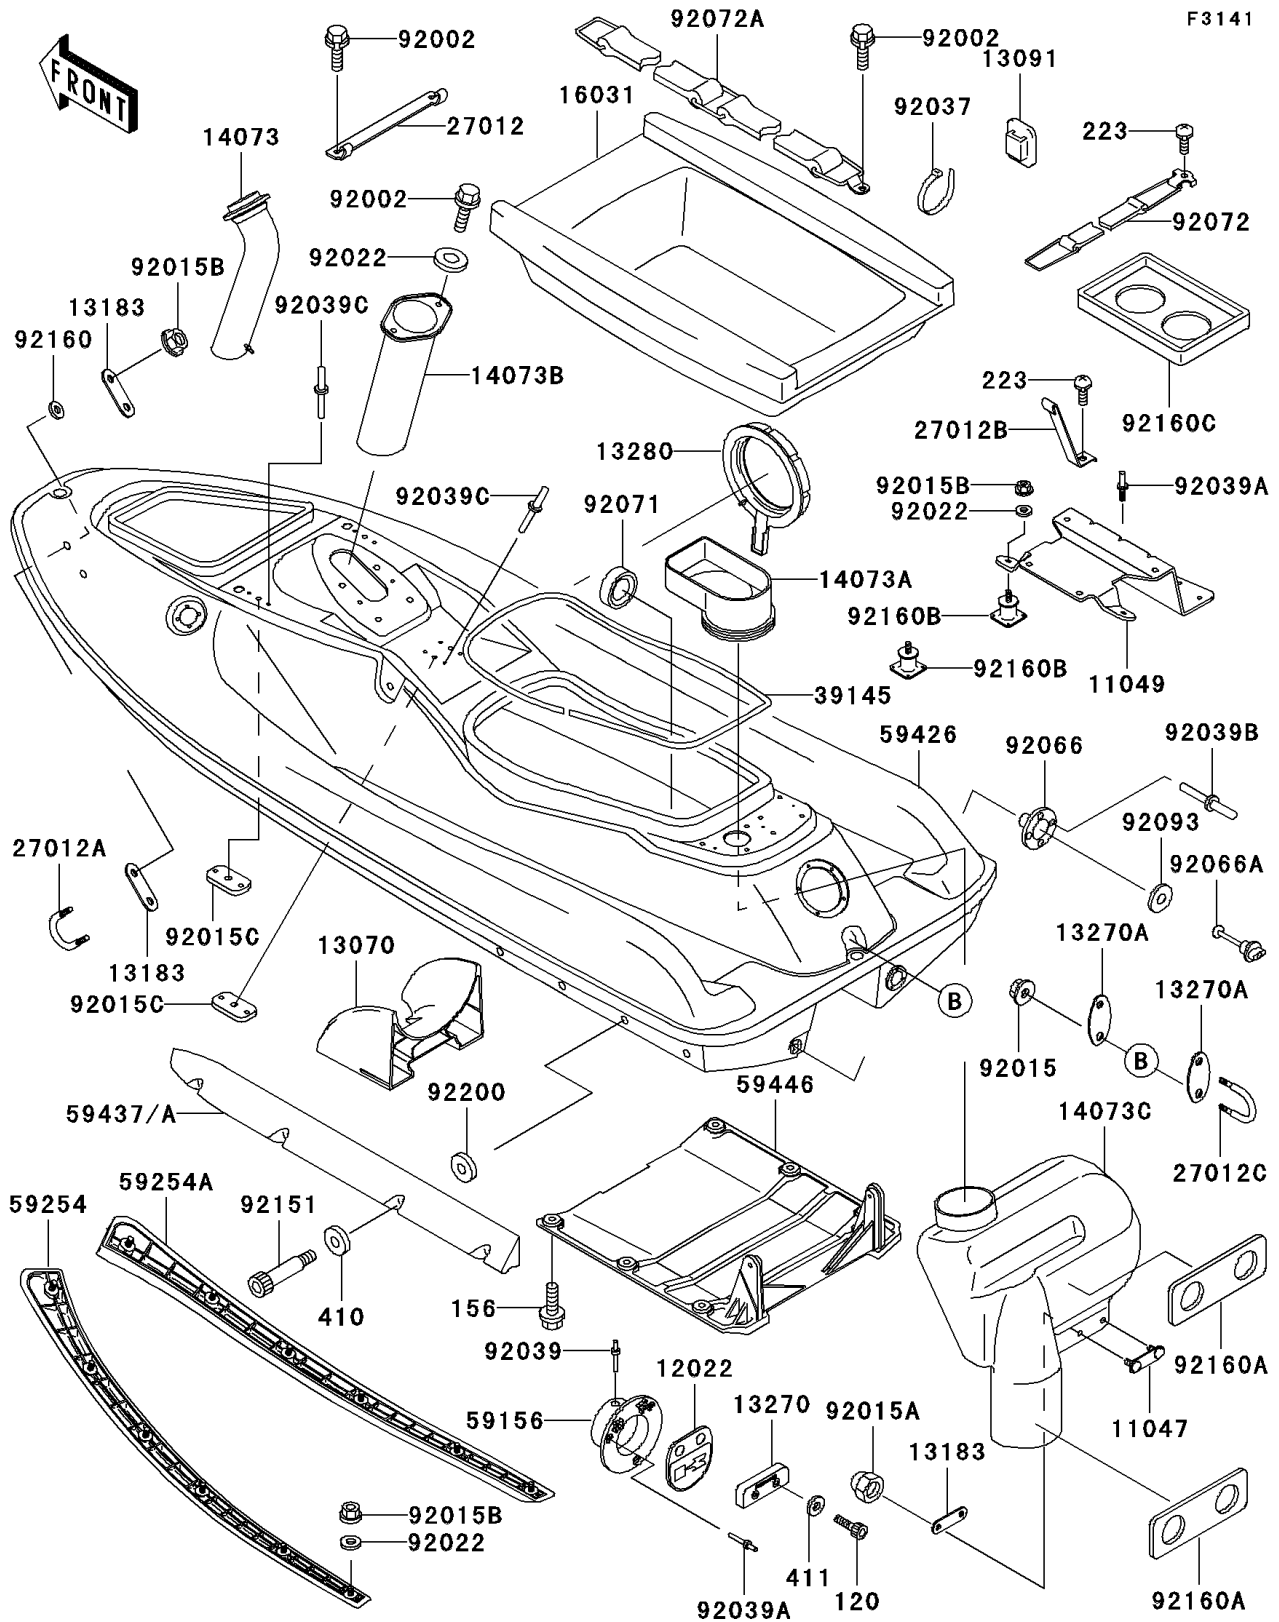

1998 750 STX

PARTS DIAGRAM

Hull

1998 750 STX

PARTS LIST

Hull

ITEM NAME

PART NUMBER

QUANTITY
