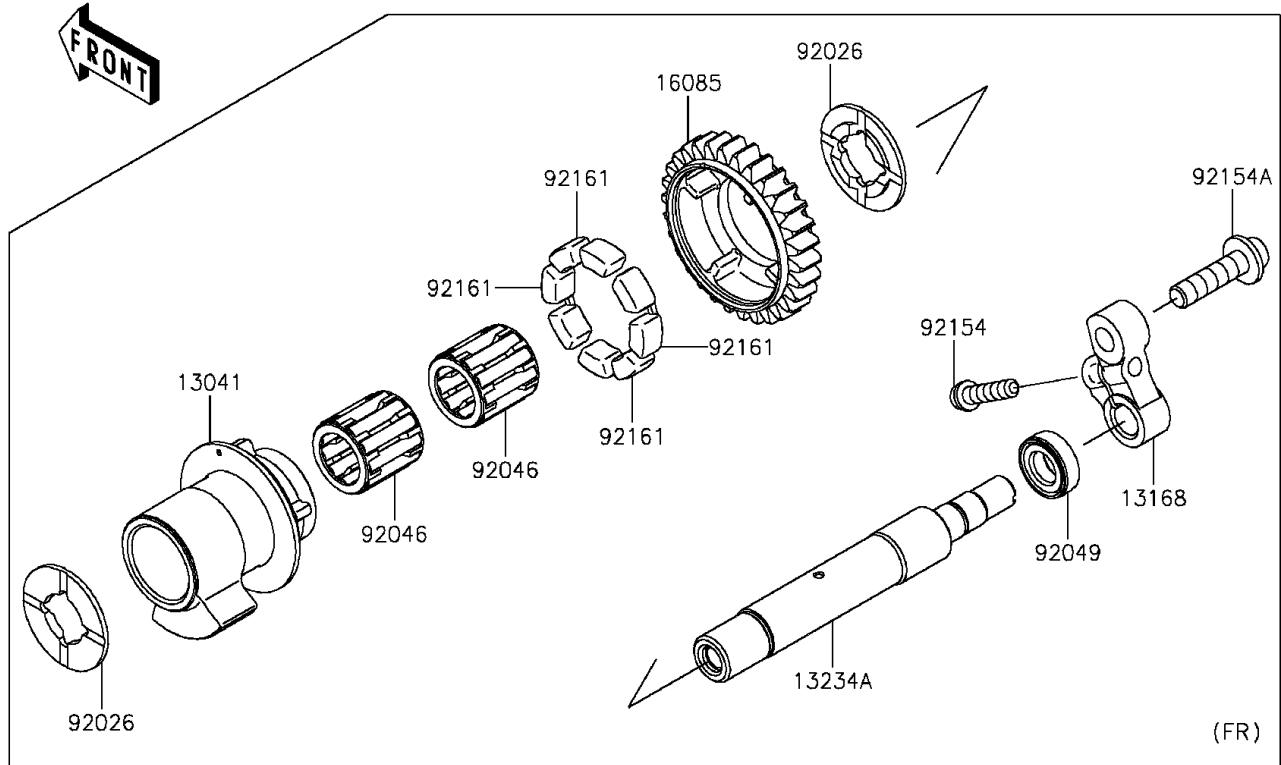

2015 NINJA H2™ R

PARTS DIAGRAM

Balancer

E1323

2015 NINJA H2™ R

PARTS LIST

Balancer

ITEM NAME	PART NUMBER	QUANTITY
BALANCER,FR (Ref # 13041)	13041-0043	1
BALANCER,RR (Ref # 13041A)	13041-0045	1
LEVER,BACKLASH ADJUSTMENT (Ref # 13168)	13168-0831	2
SHAFT-COMP (Ref # 13234)	13234-0050	1
SHAFT-COMP (Ref # 13234A)	13234-0595	1
GEAR,30T (Ref # 16085)	16085-0621	2
SPACER (Ref # 92026)	92026-0730	4
BEARING-NEEDLE (Ref # 92046)	92046-1266	4
SEAL-OIL (Ref # 92049)	92049-0720	2
BOLT,SOCKET,6X25 (Ref # 92154)	92154-1457	2
BOLT,SOCKET,8X30 (Ref # 92154A)	92154-1679	2
DAMPER (Ref # 92161)	92161-1055	8