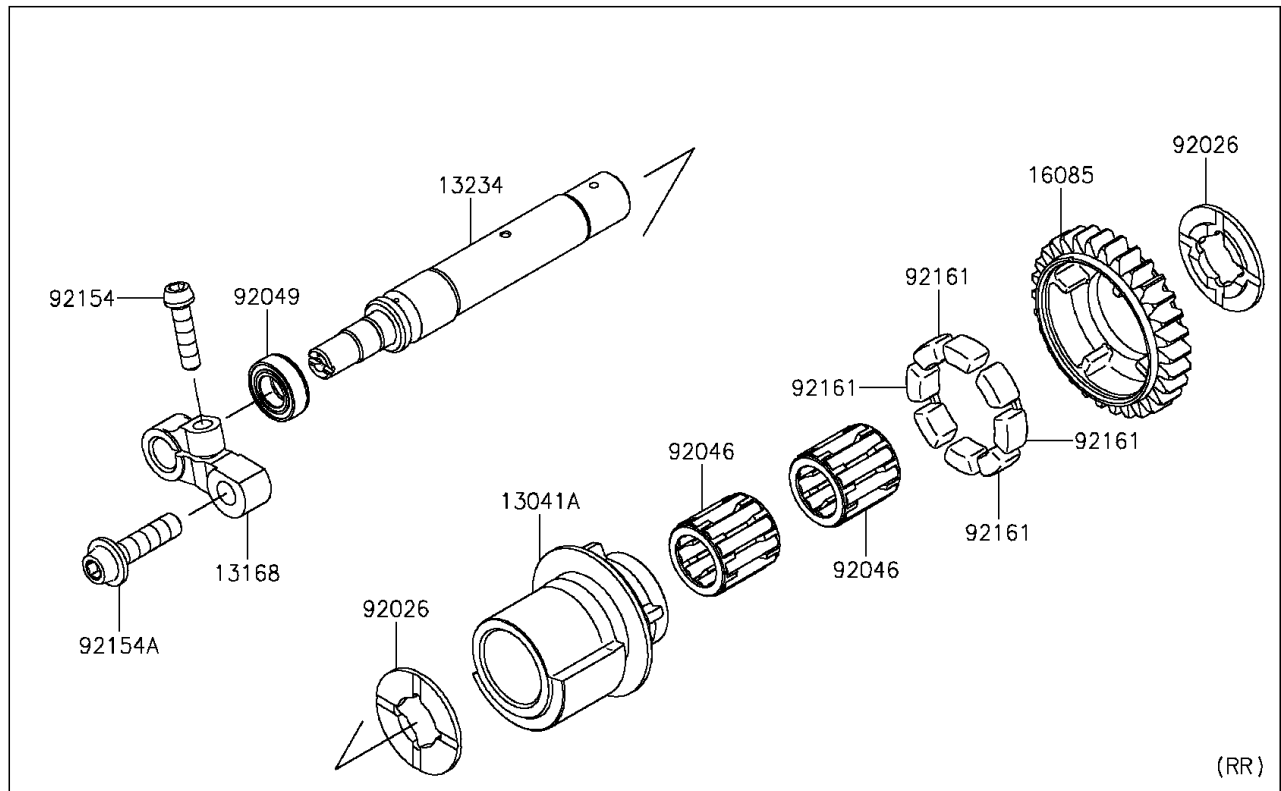

2015 NINJA H2™ R

PARTS DIAGRAM

Balancer

E1323

2015 NINJA H2™ R

PARTS LIST

Balancer

ITEM NAME	PART NUMBER	QUANTITY
BALANCER,FR (Ref # 13041)	13041-0043	1
BALANCER,RR (Ref # 13041A)	13041-0045	1
LEVER,BACKLASH ADJUSTMENT (Ref # 13168)	13168-0831	2
SHAFT-COMP (Ref # 13234)	13234-0050	1
SHAFT-COMP (Ref # 13234A)	13234-0595	1
GEAR,30T (Ref # 16085)	16085-0621	2
SPACER (Ref # 92026)	92026-0730	4
BEARING-NEEDLE (Ref # 92046)	92046-1266	4
SEAL-OIL (Ref # 92049)	92049-0720	2
BOLT,SOCKET,6X25 (Ref # 92154)	92154-1457	2
BOLT,SOCKET,8X30 (Ref # 92154A)	92154-1679	2
DAMPER (Ref # 92161)	92161-1055	8