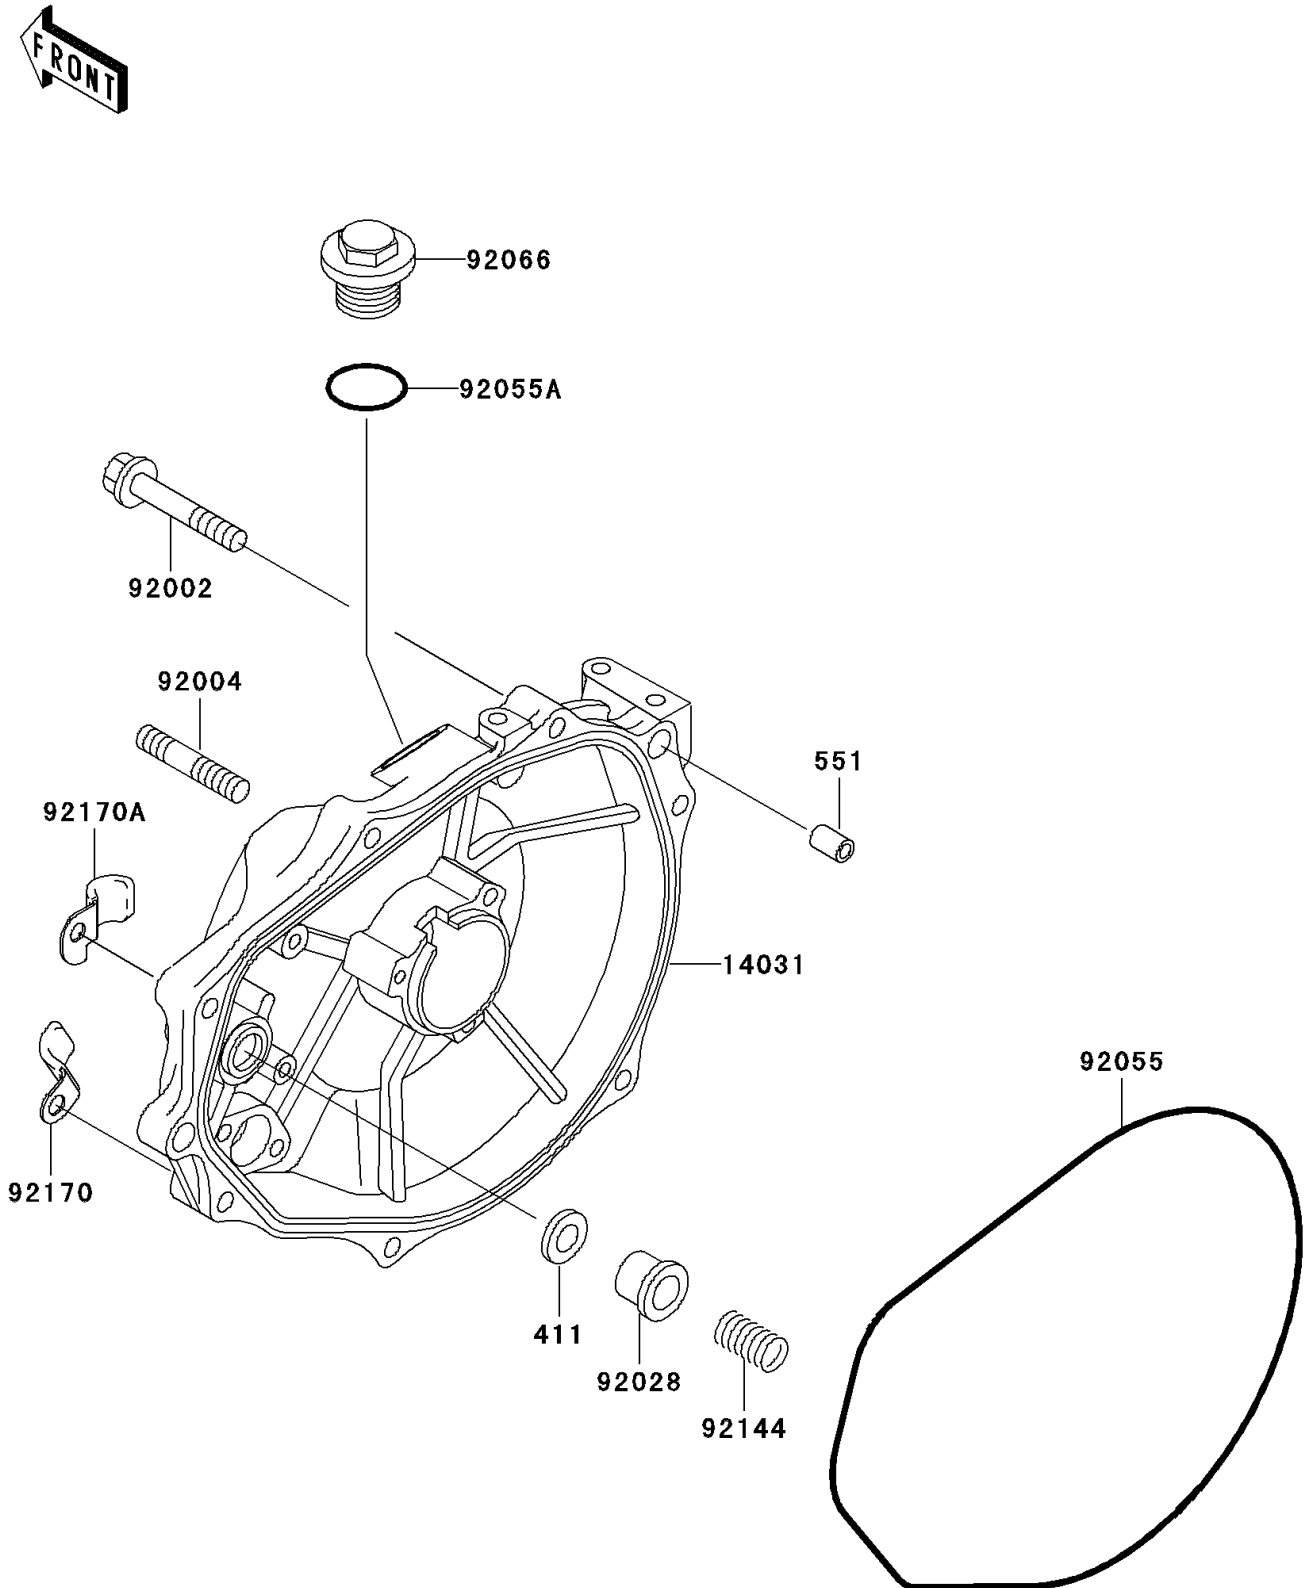

1998 750 STX

PARTS DIAGRAM

Engine Cover(s)

E1431

1998 750 STX

PARTS LIST

Engine Cover(s)

ITEM NAME

PART NUMBER

QUANTITY
