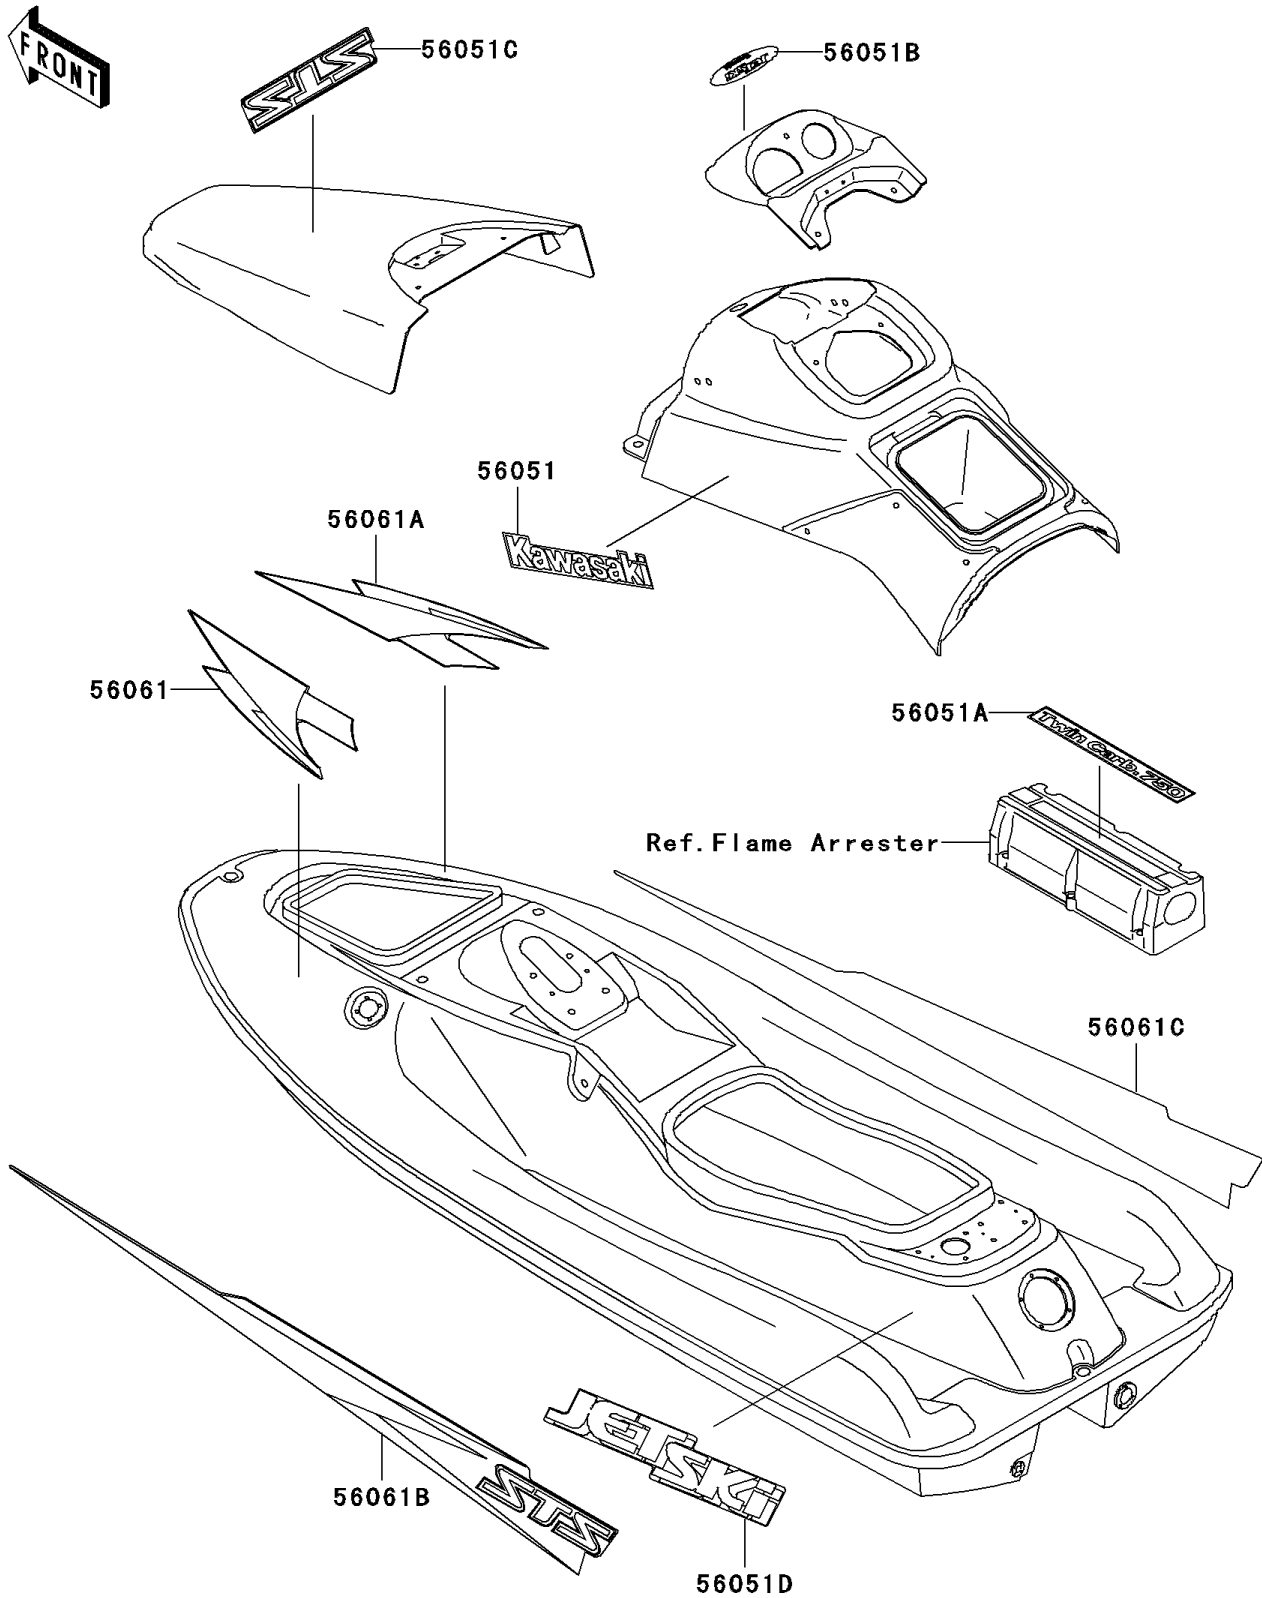

1997 STS

PARTS DIAGRAM

Decals(JT750-B3)

F3880B

1997 STS

PARTS LIST

Decals(JT750-B3)

Kawasaki

Let the Good Times Roll®

ITEM NAME

PART NUMBER

QUANTITY
