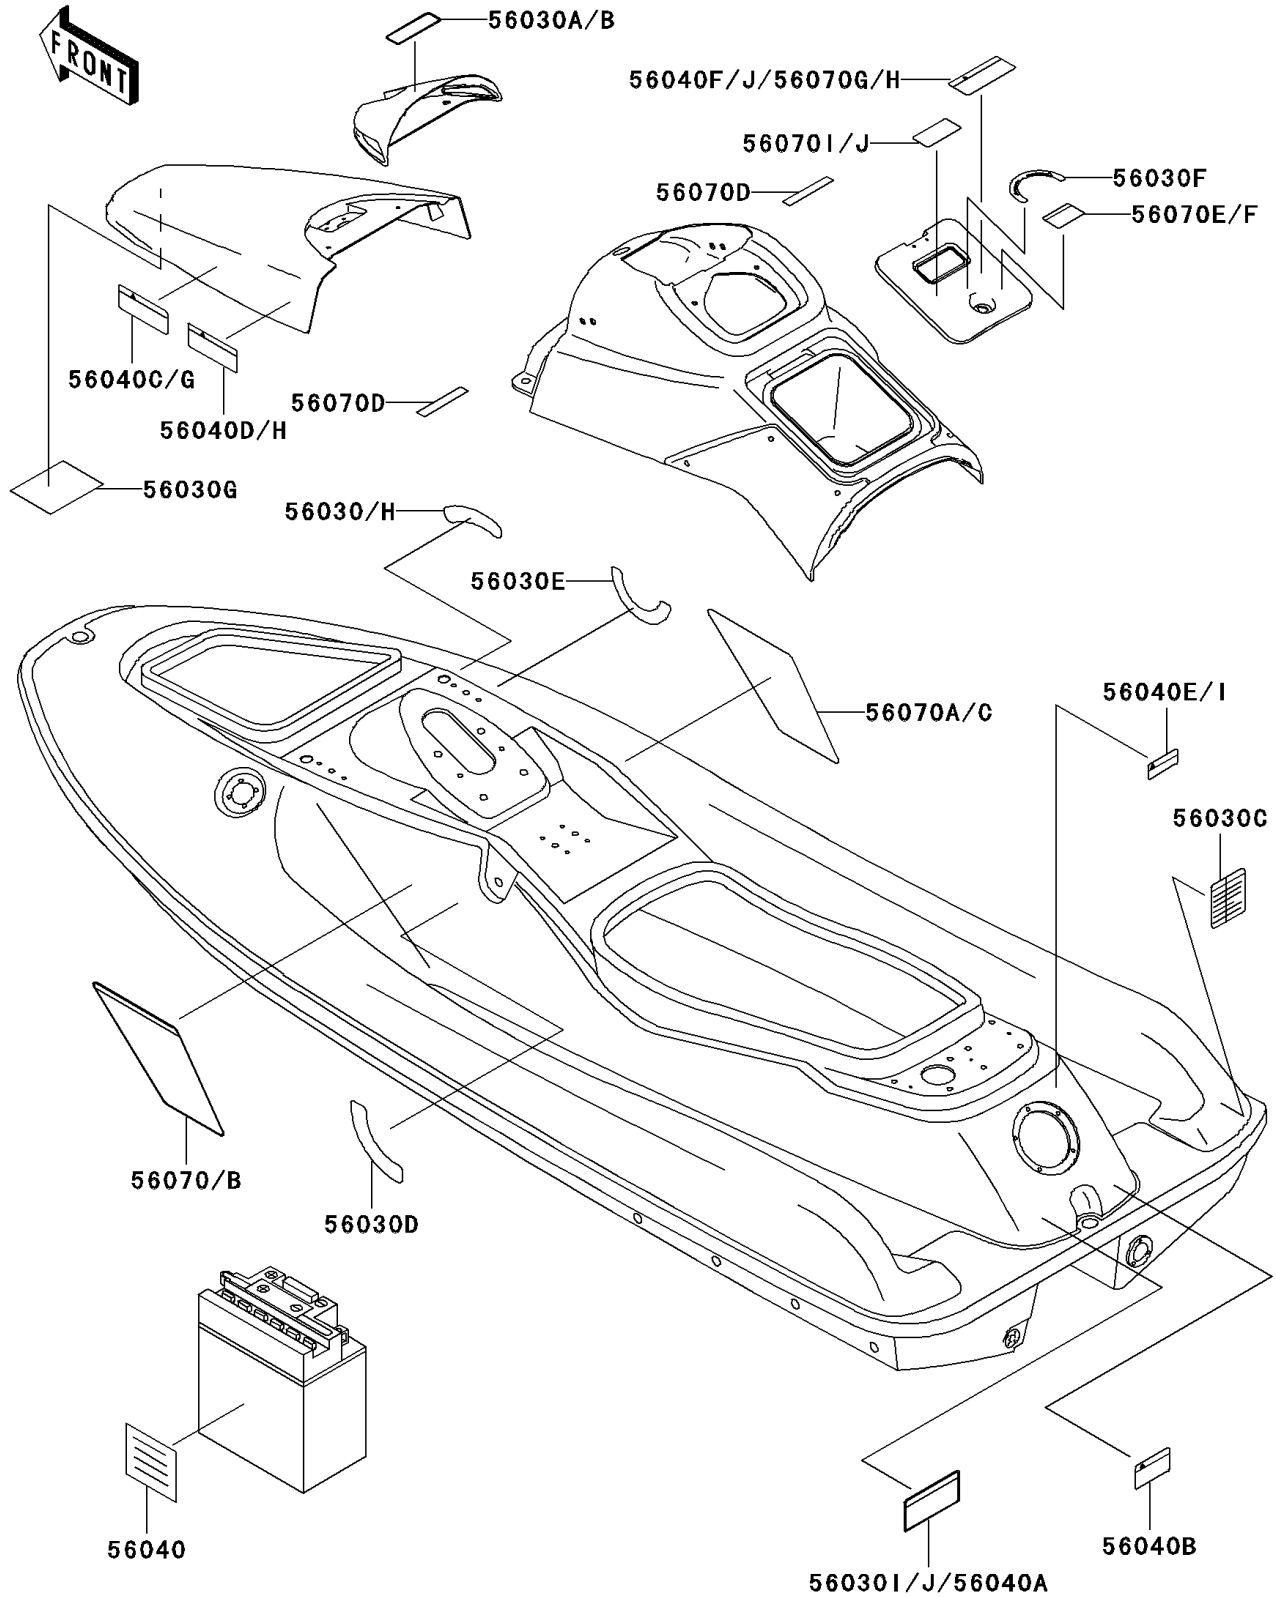

1996 STS

PARTS DIAGRAM

Labels

F3183

1996 STS

PARTS LIST

Labels

Kawasaki

Let the Good Times Roll®

ITEM NAME

PART NUMBER

QUANTITY
