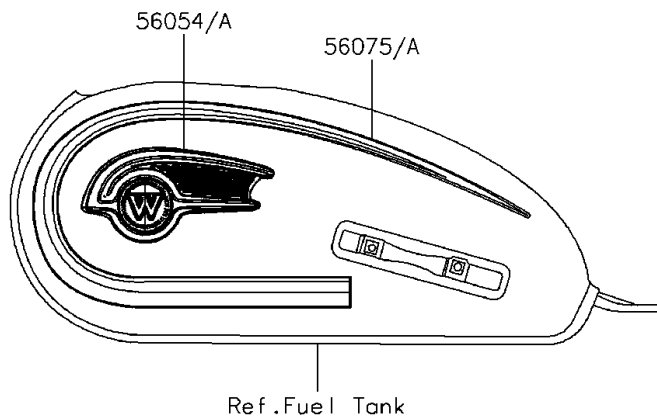

2015 W800 (European)

PARTS DIAGRAM

Decals(Ebony)(AFFA)

F2861A

2015 W800 (European)

PARTS LIST

Decals(Ebony)(AFFA)

ITEM NAME

PART NUMBER

QUANTITY
