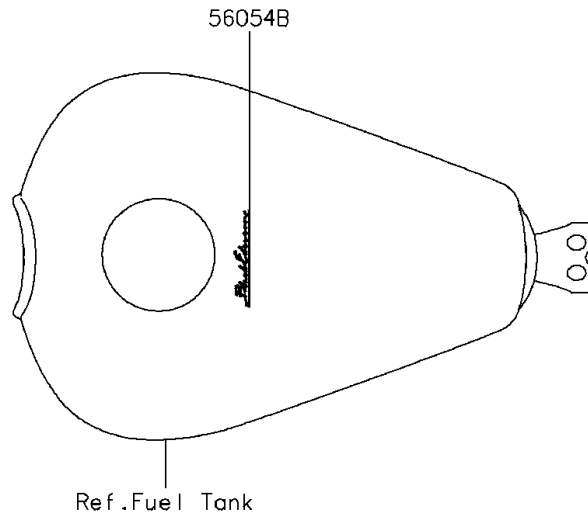

2015 W800 (European)

PARTS DIAGRAM

Decals(Ebony)(AFFA)

F2861A

2015 W800 (European)

PARTS LIST

Decals(Ebony)(AFFA)

ITEM NAME

PART NUMBER

QUANTITY
