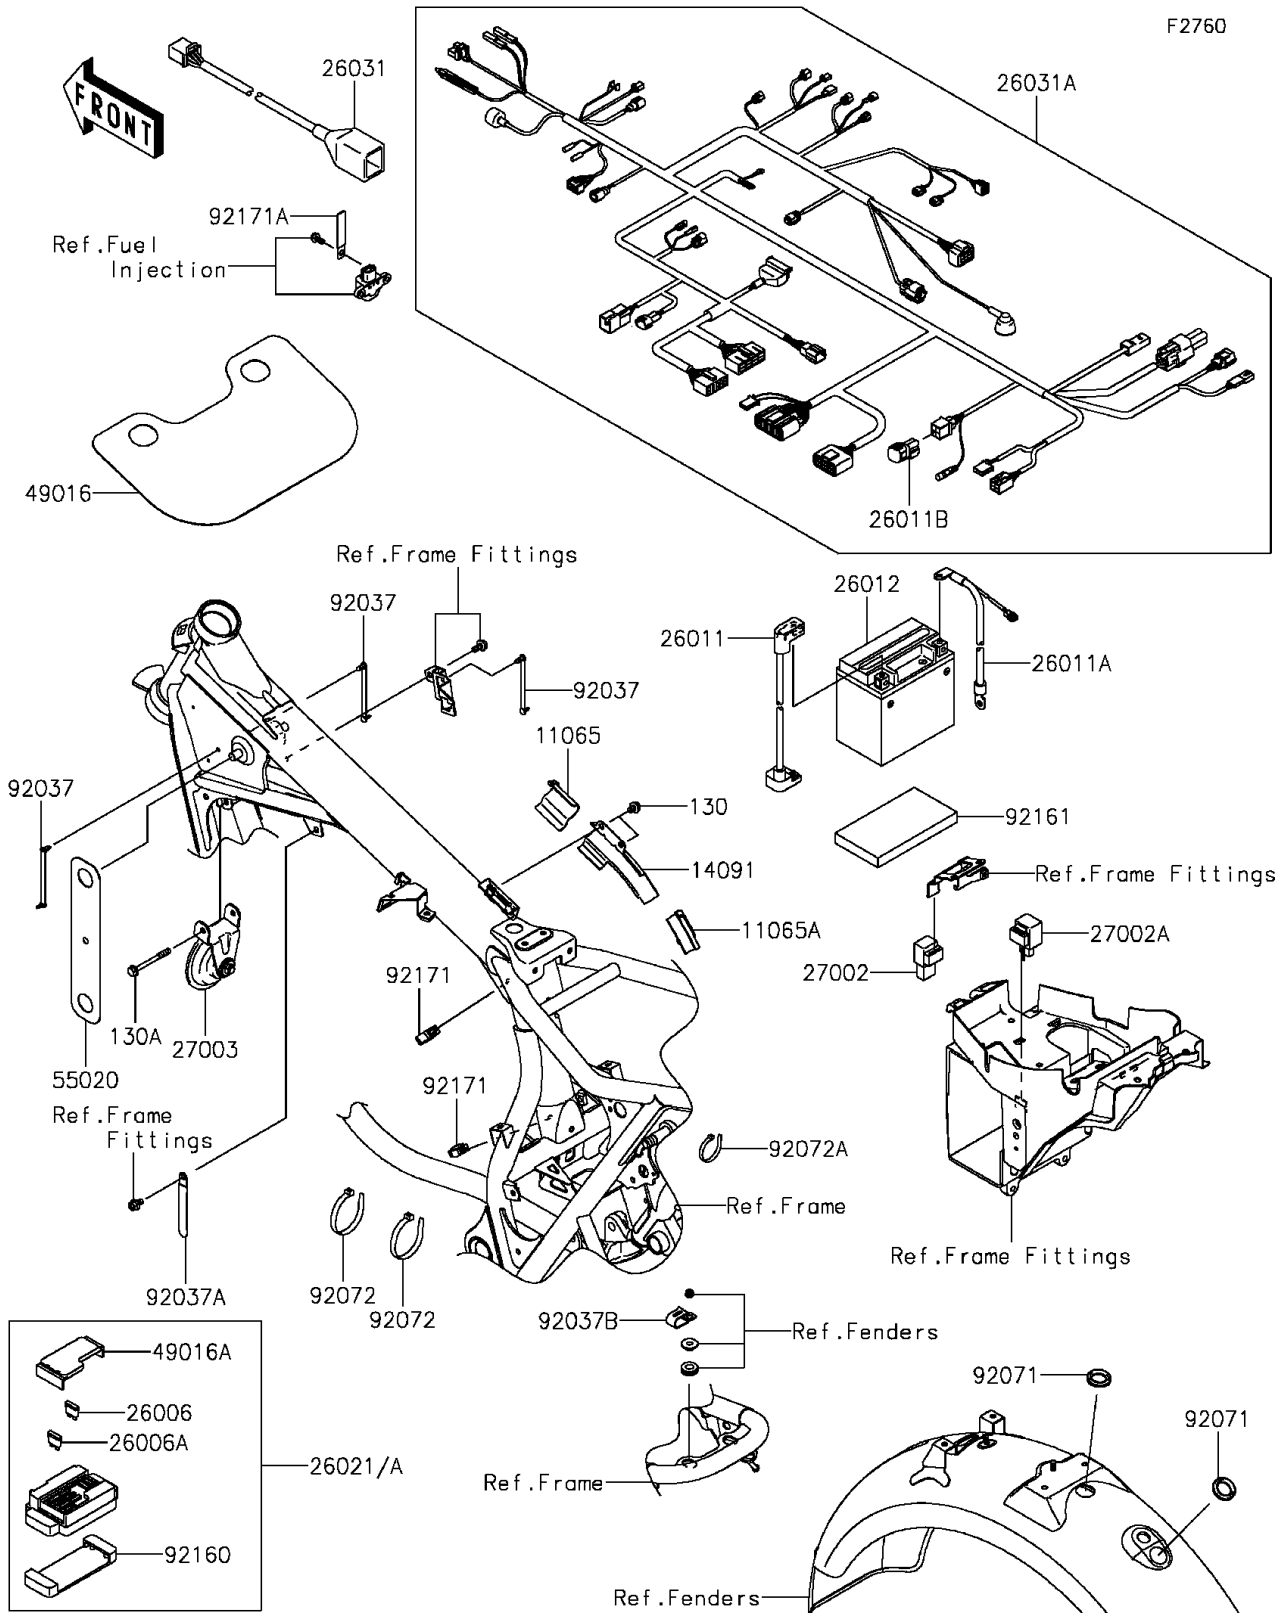

2015 W800 (European)

PARTS DIAGRAM

Chassis Electrical Equipment

2015 W800 (European)

PARTS LIST

Chassis Electrical Equipment

ITEM NAME

PART NUMBER

QUANTITY
