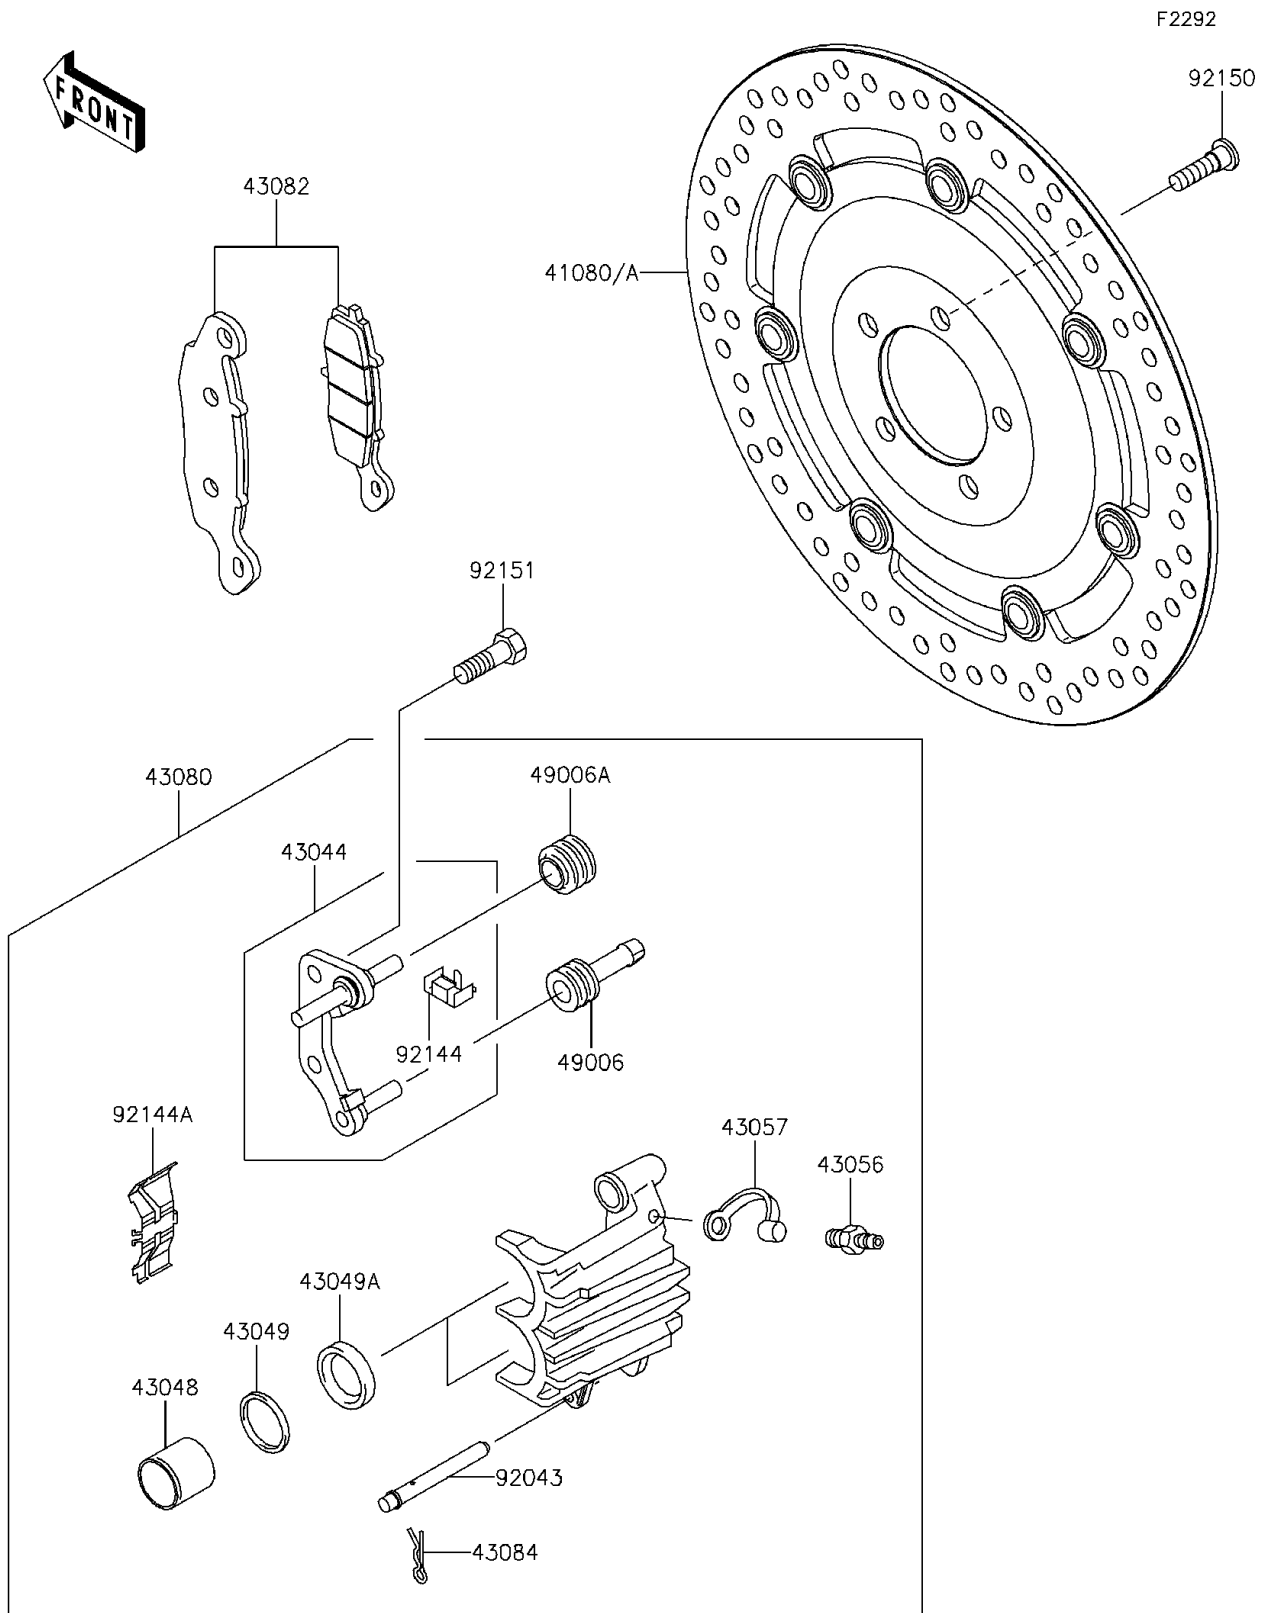

2016 W800 (European)

PARTS DIAGRAM

Front Brake

2016 W800 (European)

PARTS LIST

Front Brake

ITEM NAME

PART NUMBER

QUANTITY
