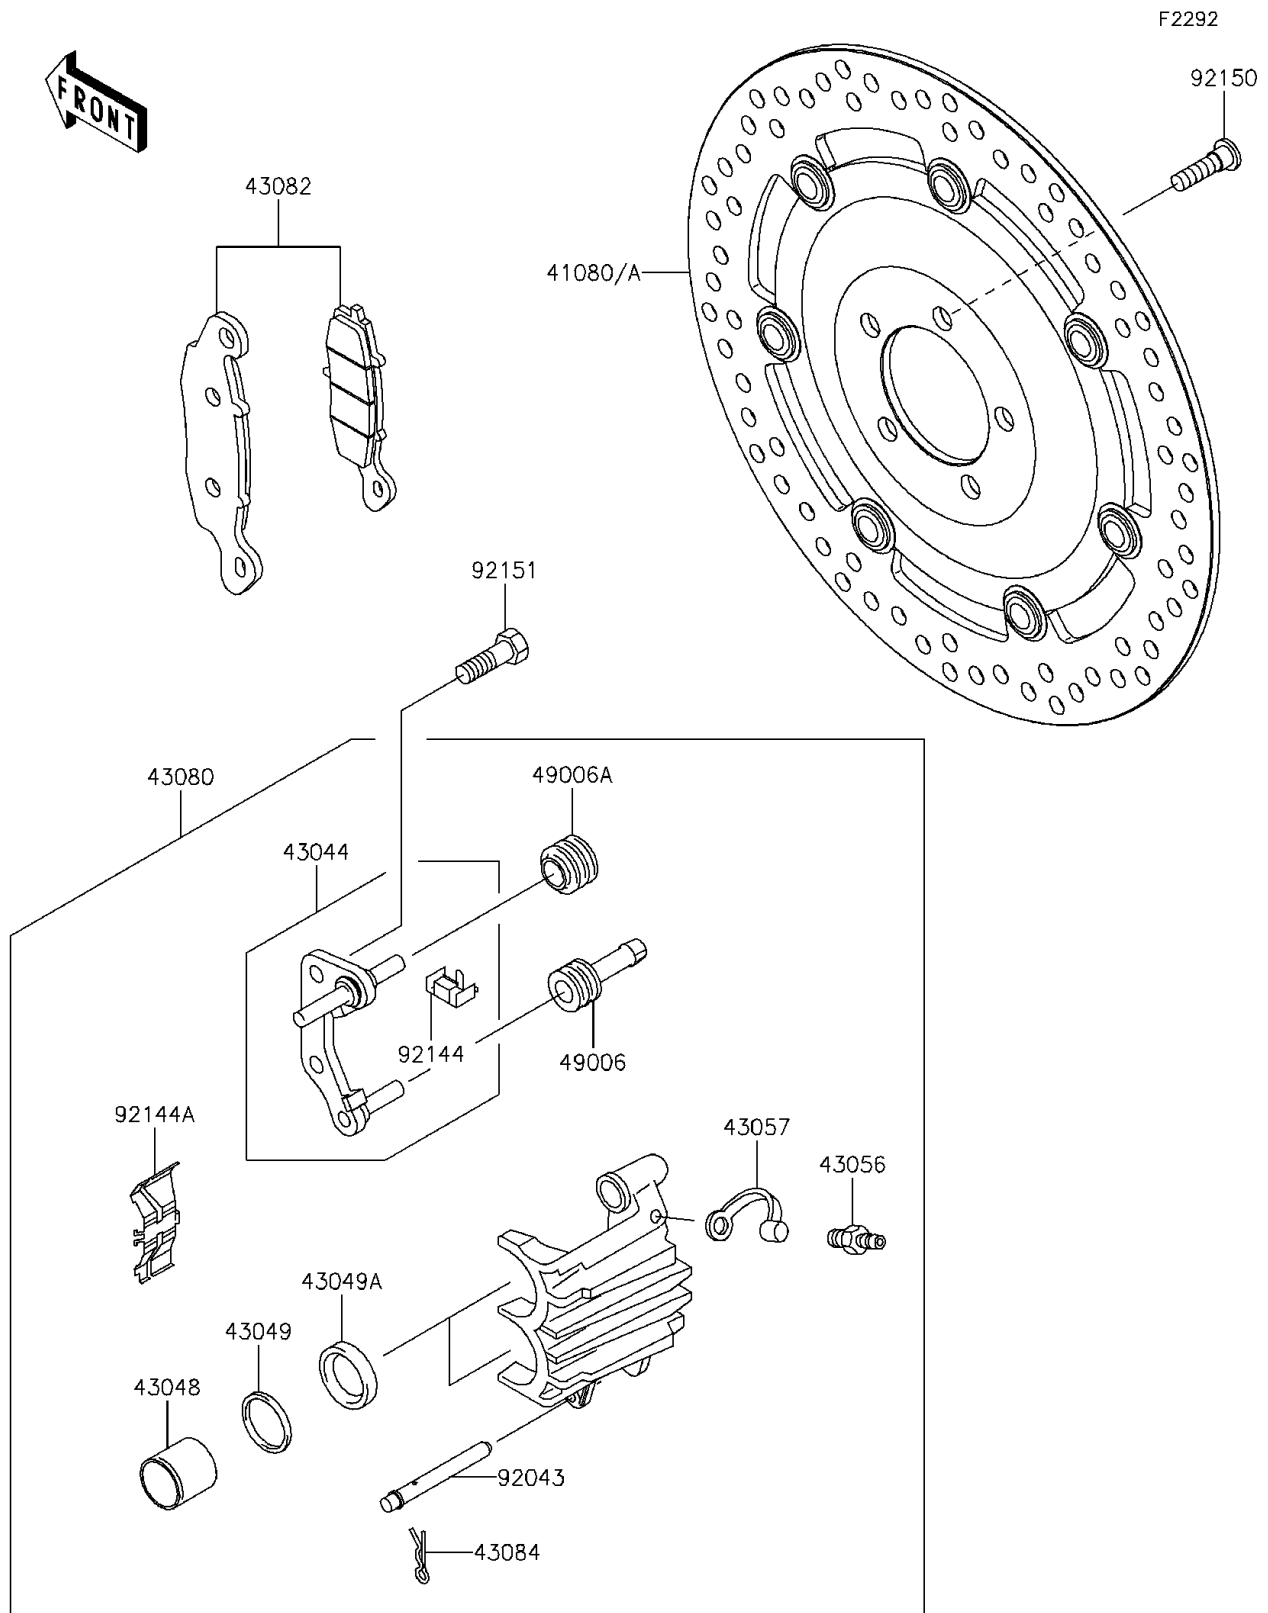

2015 W800 (European)

PARTS DIAGRAM

Front Brake

2015 W800 (European)

PARTS LIST

Front Brake

ITEM NAME

PART NUMBER

QUANTITY
