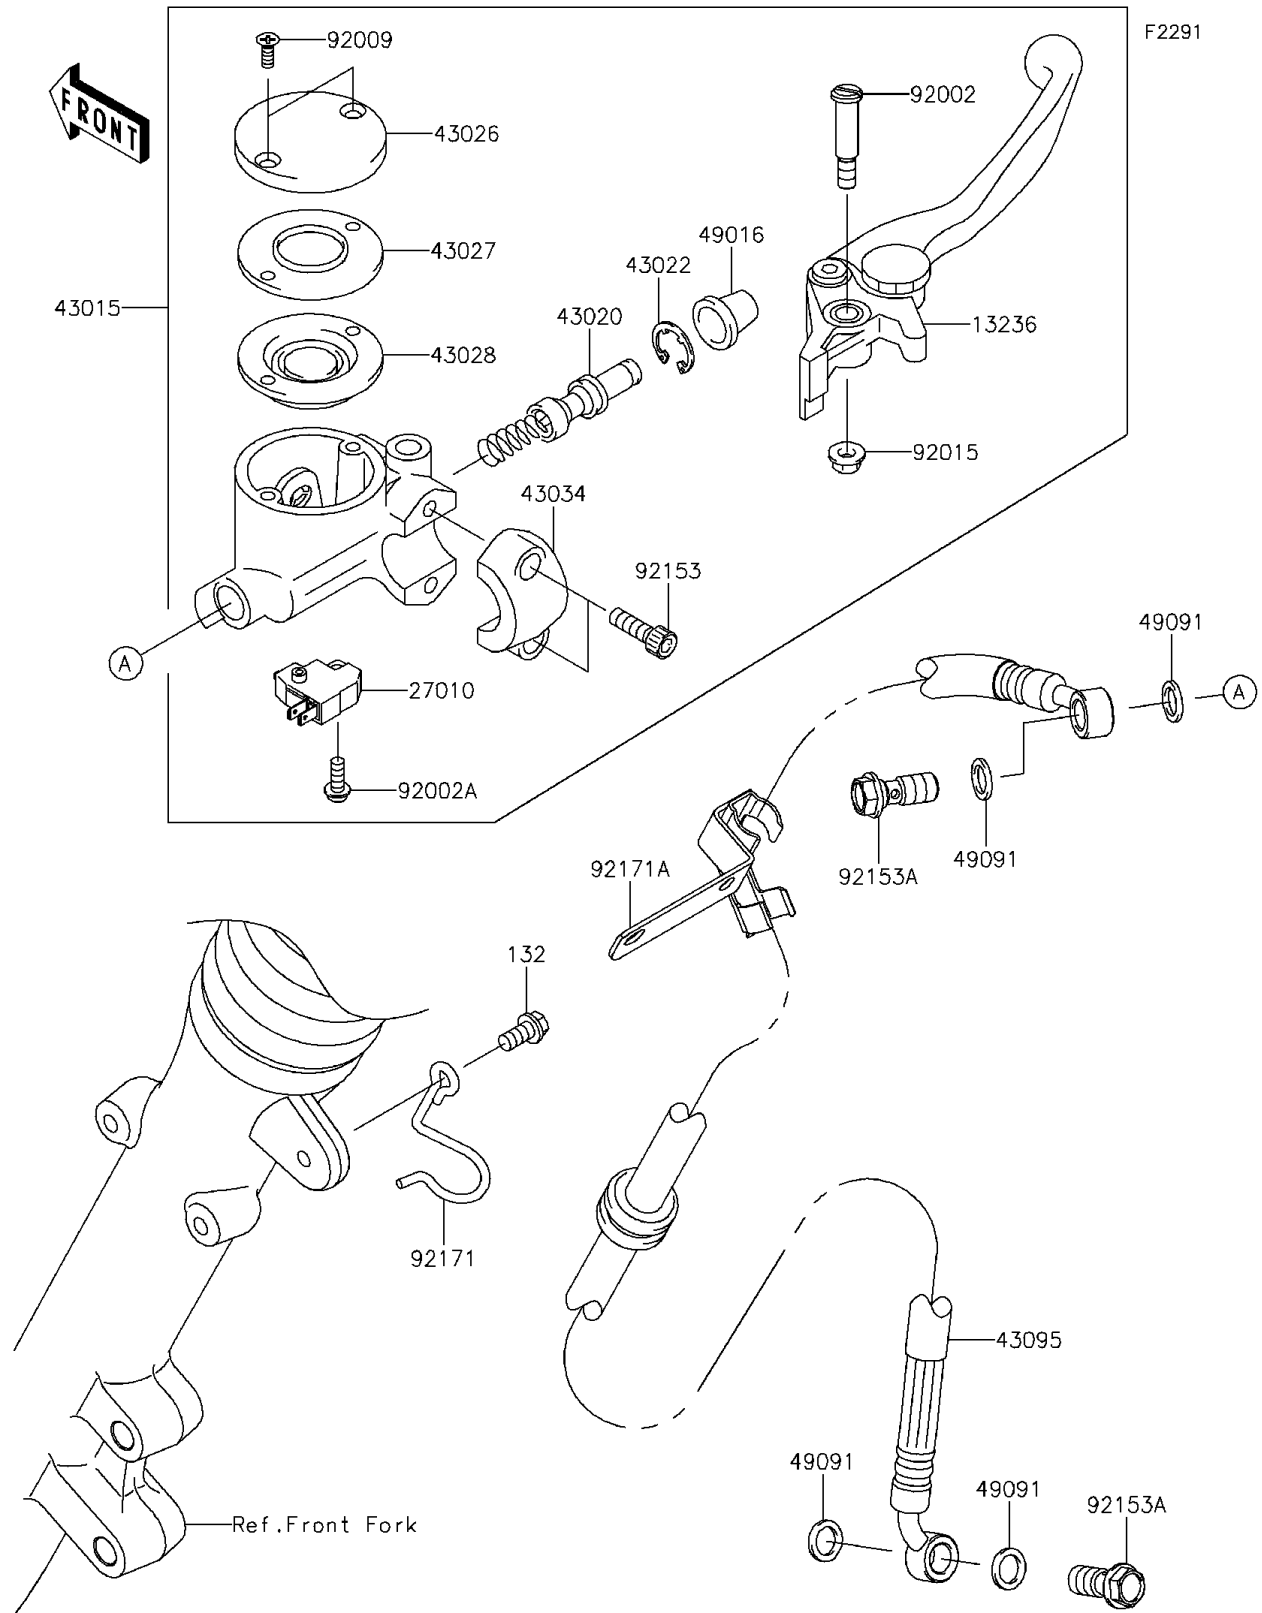

2016 W800 (European)

PARTS DIAGRAM

Front Master Cylinder

2016 W800 (European)

PARTS LIST

Front Master Cylinder

ITEM NAME

PART NUMBER

QUANTITY
