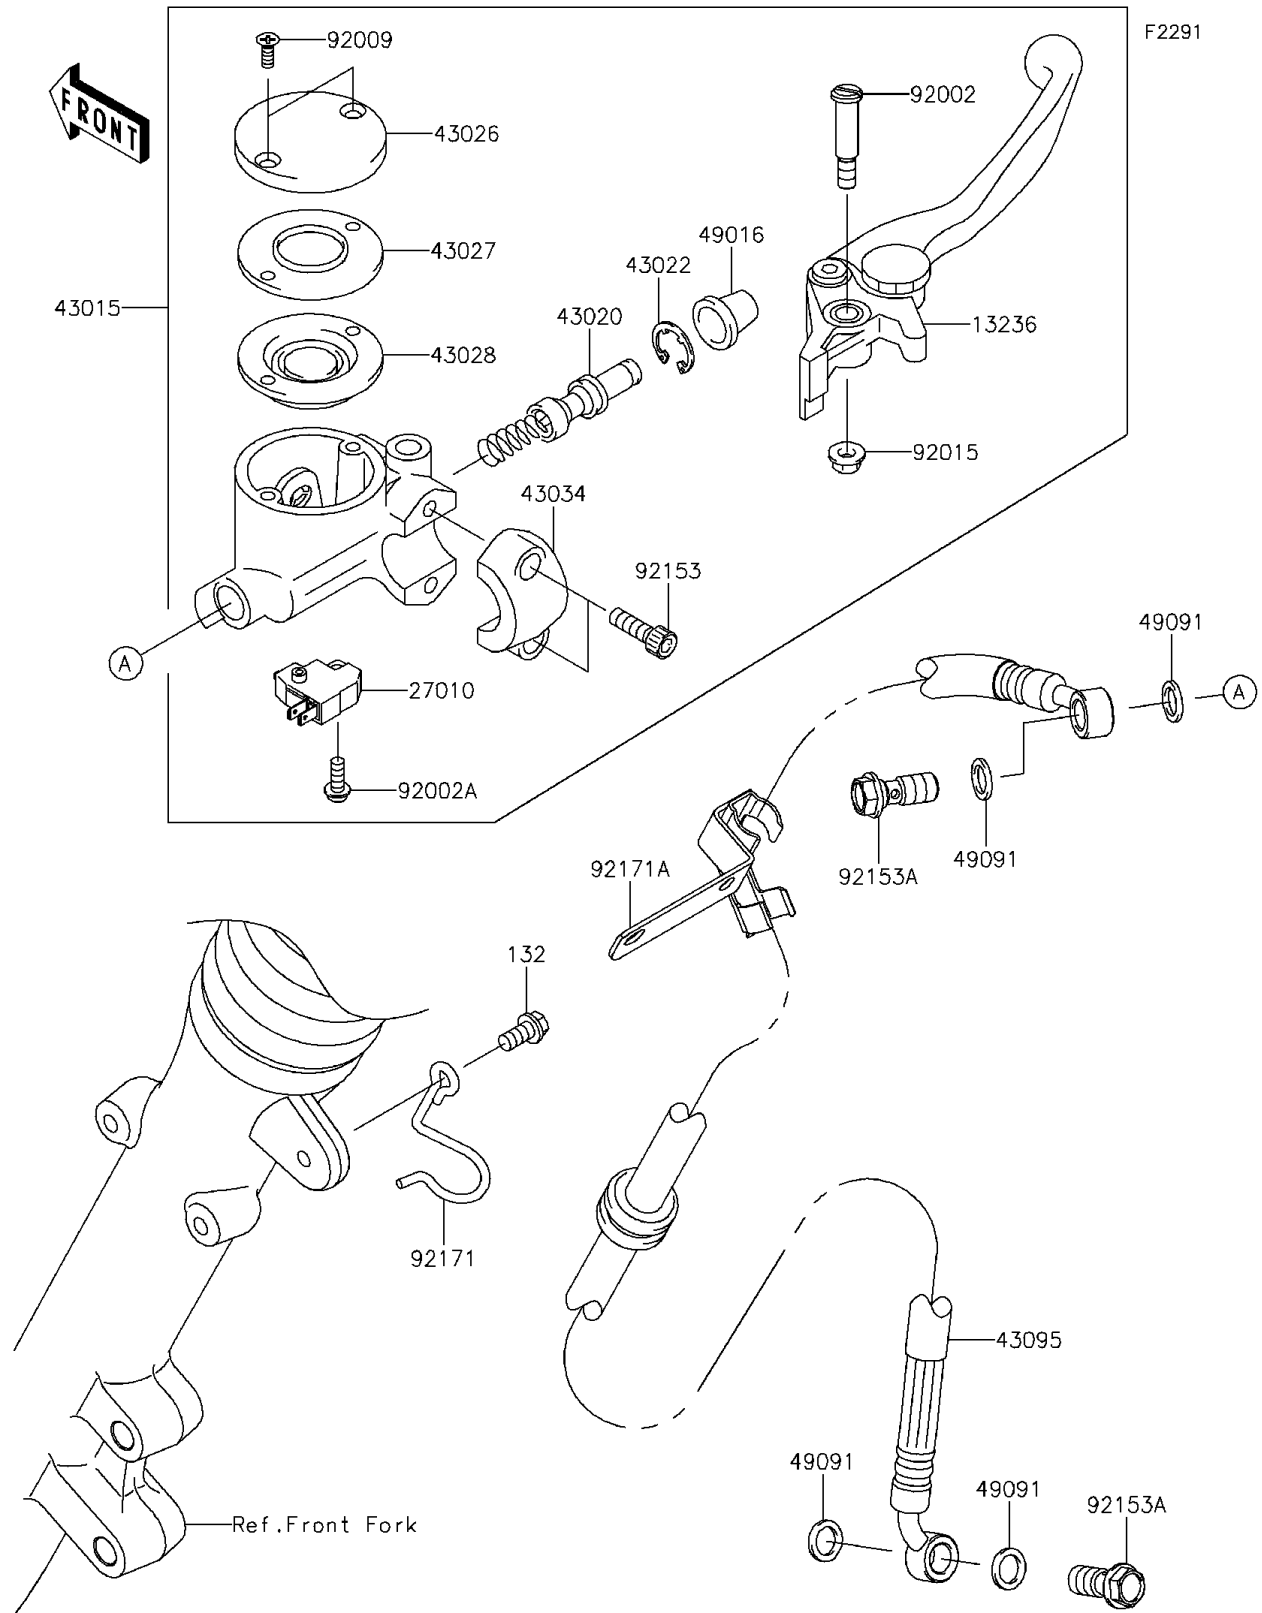

2015 W800 (European)

PARTS DIAGRAM

Front Master Cylinder

2015 W800 (European)

PARTS LIST

Front Master Cylinder

ITEM NAME

PART NUMBER

QUANTITY
