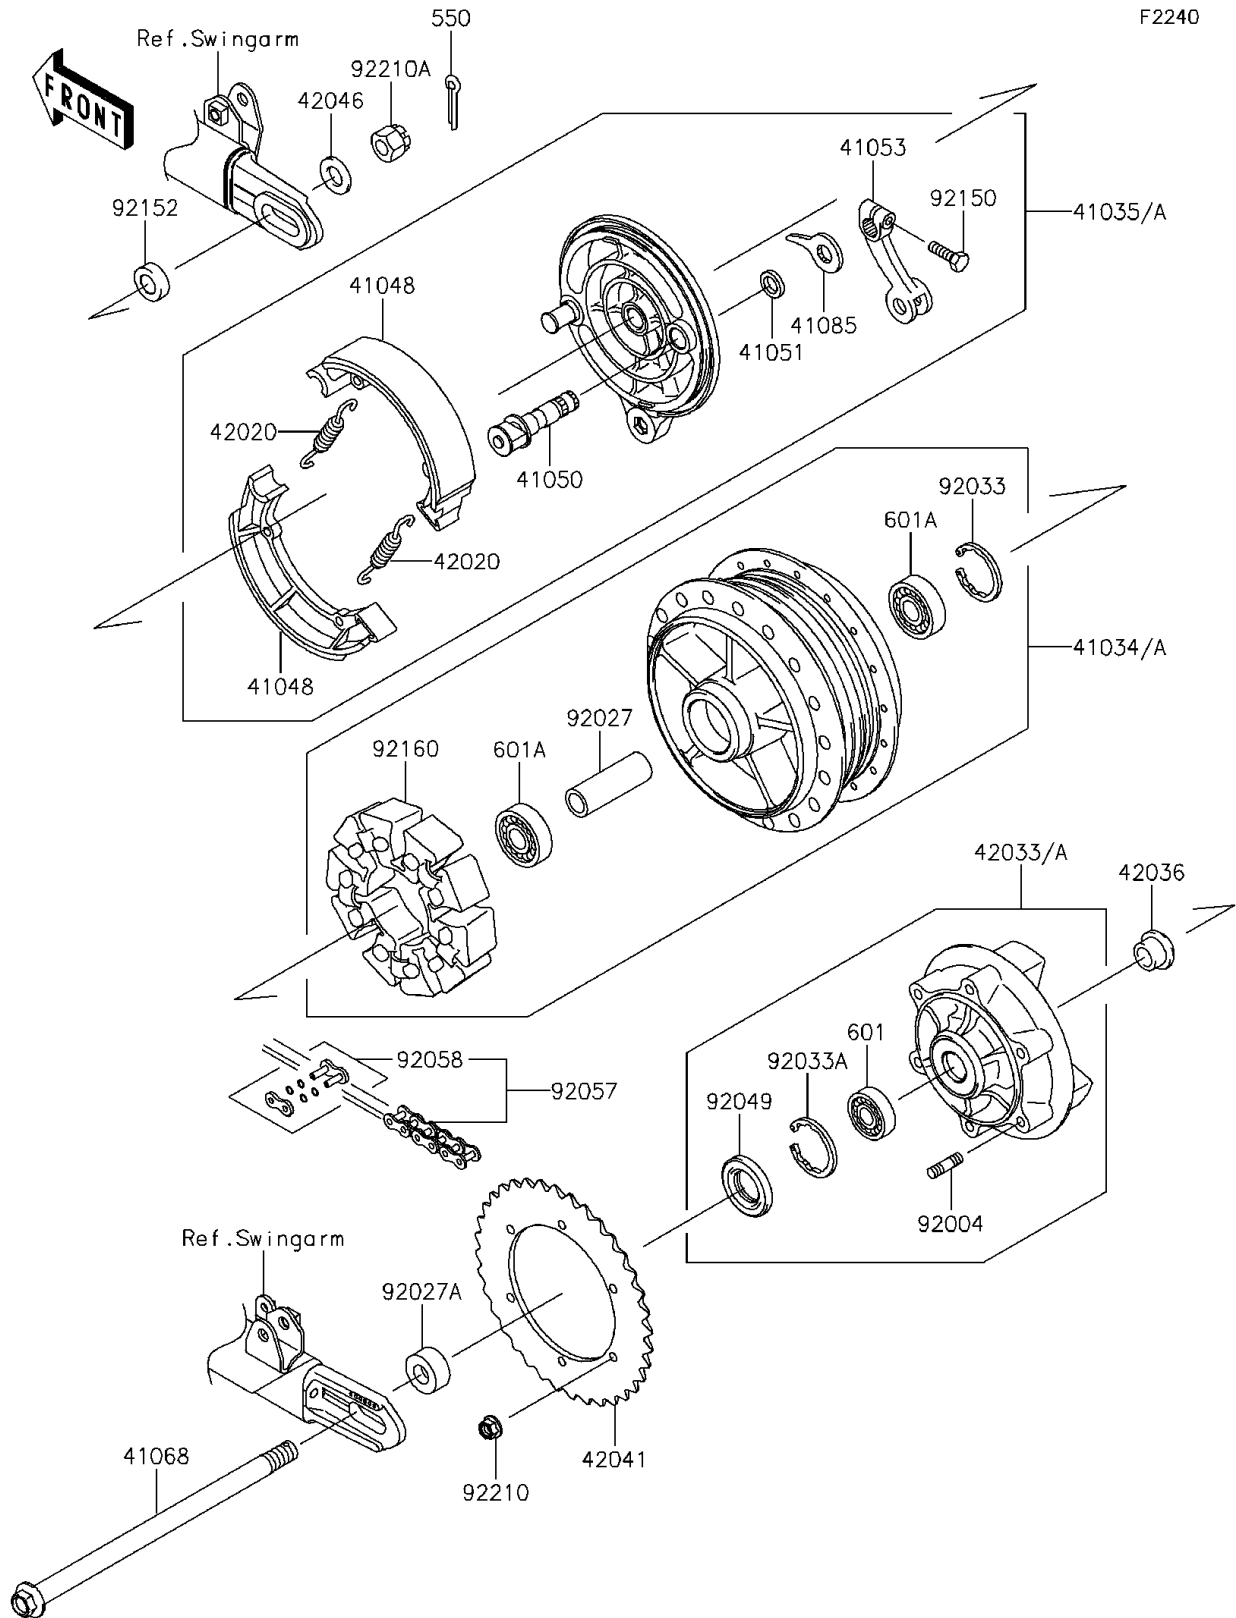

2016 W800 (European)

PARTS DIAGRAM

Rear Hub

2016 W800 (European)

PARTS LIST

Rear Hub

ITEM NAME	PART NUMBER	QUANTITY
PIN-COTTER,4.0X40 (Ref # 550)	550AA4040	1
BEARING-BALL,#6205G (Ref # 601)	601B6205G	1
BEARING-BALL,#6303UG (Ref # 601A)	601B6303UG	2
DRUM-ASSY,REAR BRAKE,SILVER (Ref # 41034A)	41034-0070-458	1
PANEL-ASSY-BRAKE,RR (Ref # 41035)	41035-0087	1
SHOE-BRAKE (Ref # 41048)	41048-1130	2
CAM-BRAKE (Ref # 41050)	41050-1065	1
SEAL,BRAKE CAM (Ref # 41051)	41051-003	1
LEVER-BRAKE CAM (Ref # 41053)	41053-1093	1
AXLE,RR,16X267 (Ref # 41068)	41068-0088	1
INDICATOR (Ref # 41085)	41085-1060	1
SPRING,BRAKE SHOE (Ref # 42020)	42020-004	2
COUPLING-ASSY,RR HUB (Ref # 42033A)	42033-0052	1
SLEEVE,RR AXLE,L=22 (Ref # 42036)	42036-1233	1
SPROCKET-HUB,37T (Ref # 42041)	42041-0093	1
WASHER,17.3X32X3.2 (Ref # 42046)	42046-009	1
STUD,10X19 (Ref # 92004)	92004-0028	6
COLLAR,L=104 (Ref # 92027)	92027-1714	1
COLLAR,RR HUB (Ref # 92027A)	92027-1784	1
RING-SNAP,47MM (Ref # 92033)	92033-1042	1
RING-SNAP,52MM (Ref # 92033A)	92033-1043	1
SEAL-OIL (Ref # 92049)	92049-1287	1
CHAIN,DRIVE,EK520MVXLX104L (Ref # 92057)	92057-0213	1
JOINT-CHAIN,DRIVE (Ref # 92058)	92058-0021	1
BOLT,8X27 (Ref # 92150)	92150-1797	1
COLLAR,17.2X30X9.5 (Ref # 92152)	92152-0916	1
DAMPER,SHOCK,RR HUB (Ref # 92160)	92160-1524	1
NUT,LOCK,FLANGED,10MM (Ref # 92210)	92210-0276	6
NUT,CASTLE,16MM (Ref # 92210A)	92210-1171	1