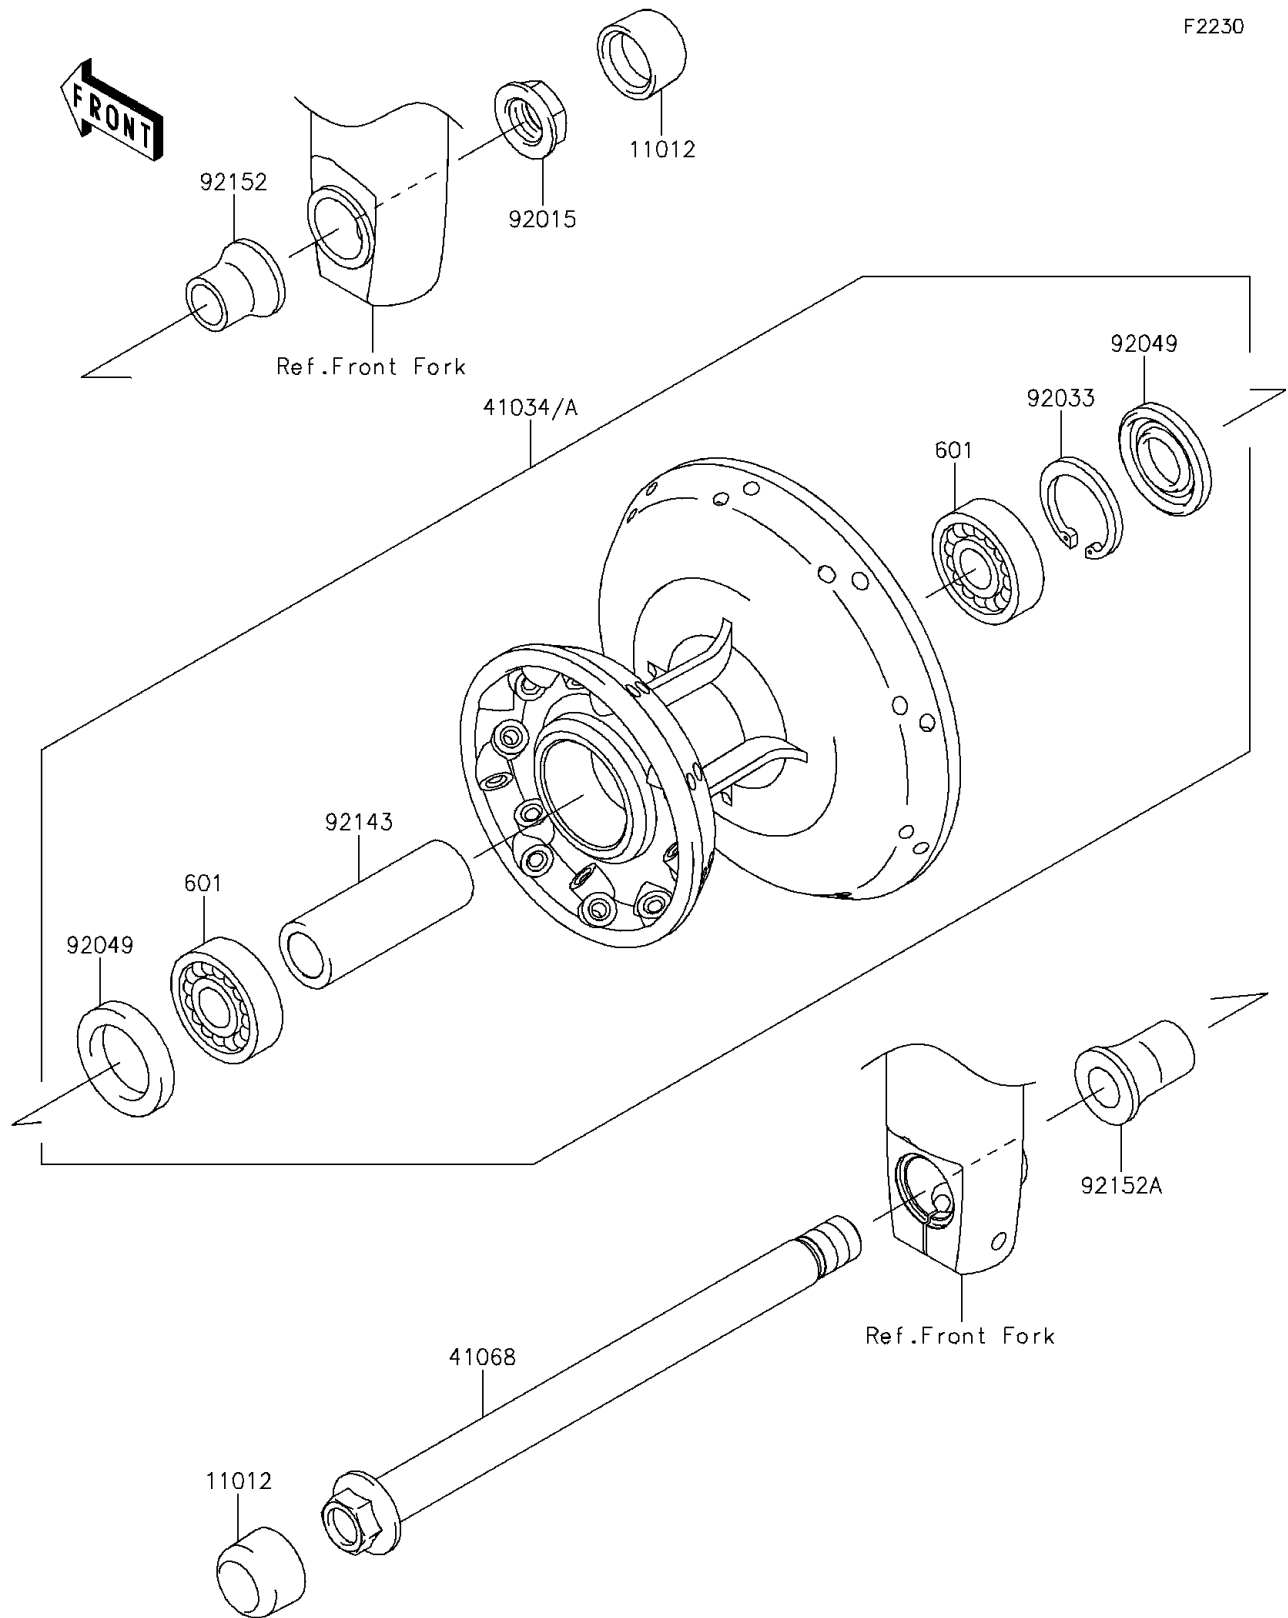

2016 W800 (European)

PARTS DIAGRAM

Front Hub

2016 W800 (European)

PARTS LIST

Front Hub

ITEM NAME	PART NUMBER	QUANTITY
BEARING-BALL,#6203UG (Ref # 601)	601B6203UG	2
CAP,AXLE NUT (Ref # 11012)	11012-1591	2
DRUM-ASSY,FRONT BRAKE,SILVER (Ref # 41034A)	41034-1322-458	1
AXLE,FR,16X232 (Ref # 41068)	41068-0086	1
NUT,16MM (Ref # 92015)	92015-1465	1
RING-SNAP,40MM (Ref # 92033)	92033-1040	1
SEAL-OIL,AG1258AO (Ref # 92049)	92049-1110	2
COLLAR,17.2X25X69 (Ref # 92143)	92143-1208	1
COLLAR,FR AXLE,RH,L=25.5 (Ref # 92152)	92152-1160	1
COLLAR,FR AXLE,LH,L=31.5 (Ref # 92152A)	92152-1307	1