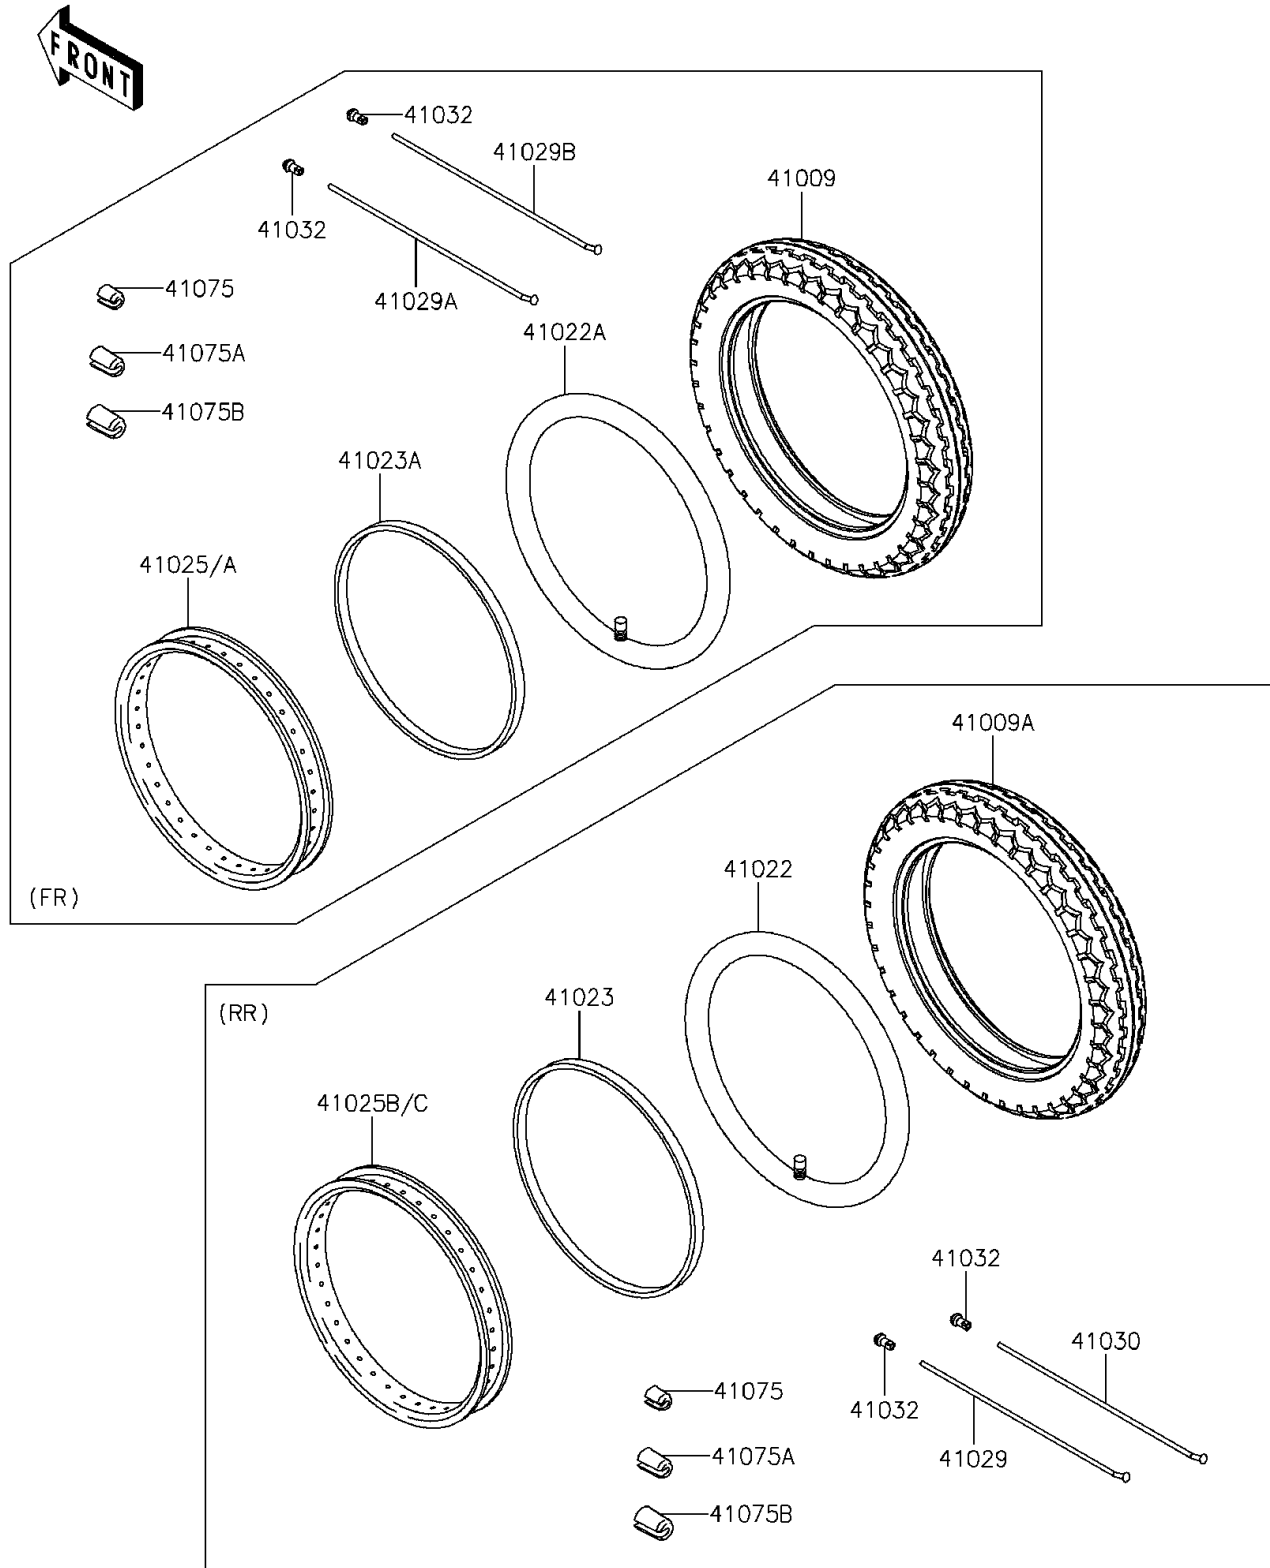

2016 W800 (European)

PARTS DIAGRAM

Tires

F2210

2016 W800 (European)

PARTS LIST

Tires

ITEM NAME

PART NUMBER

QUANTITY
