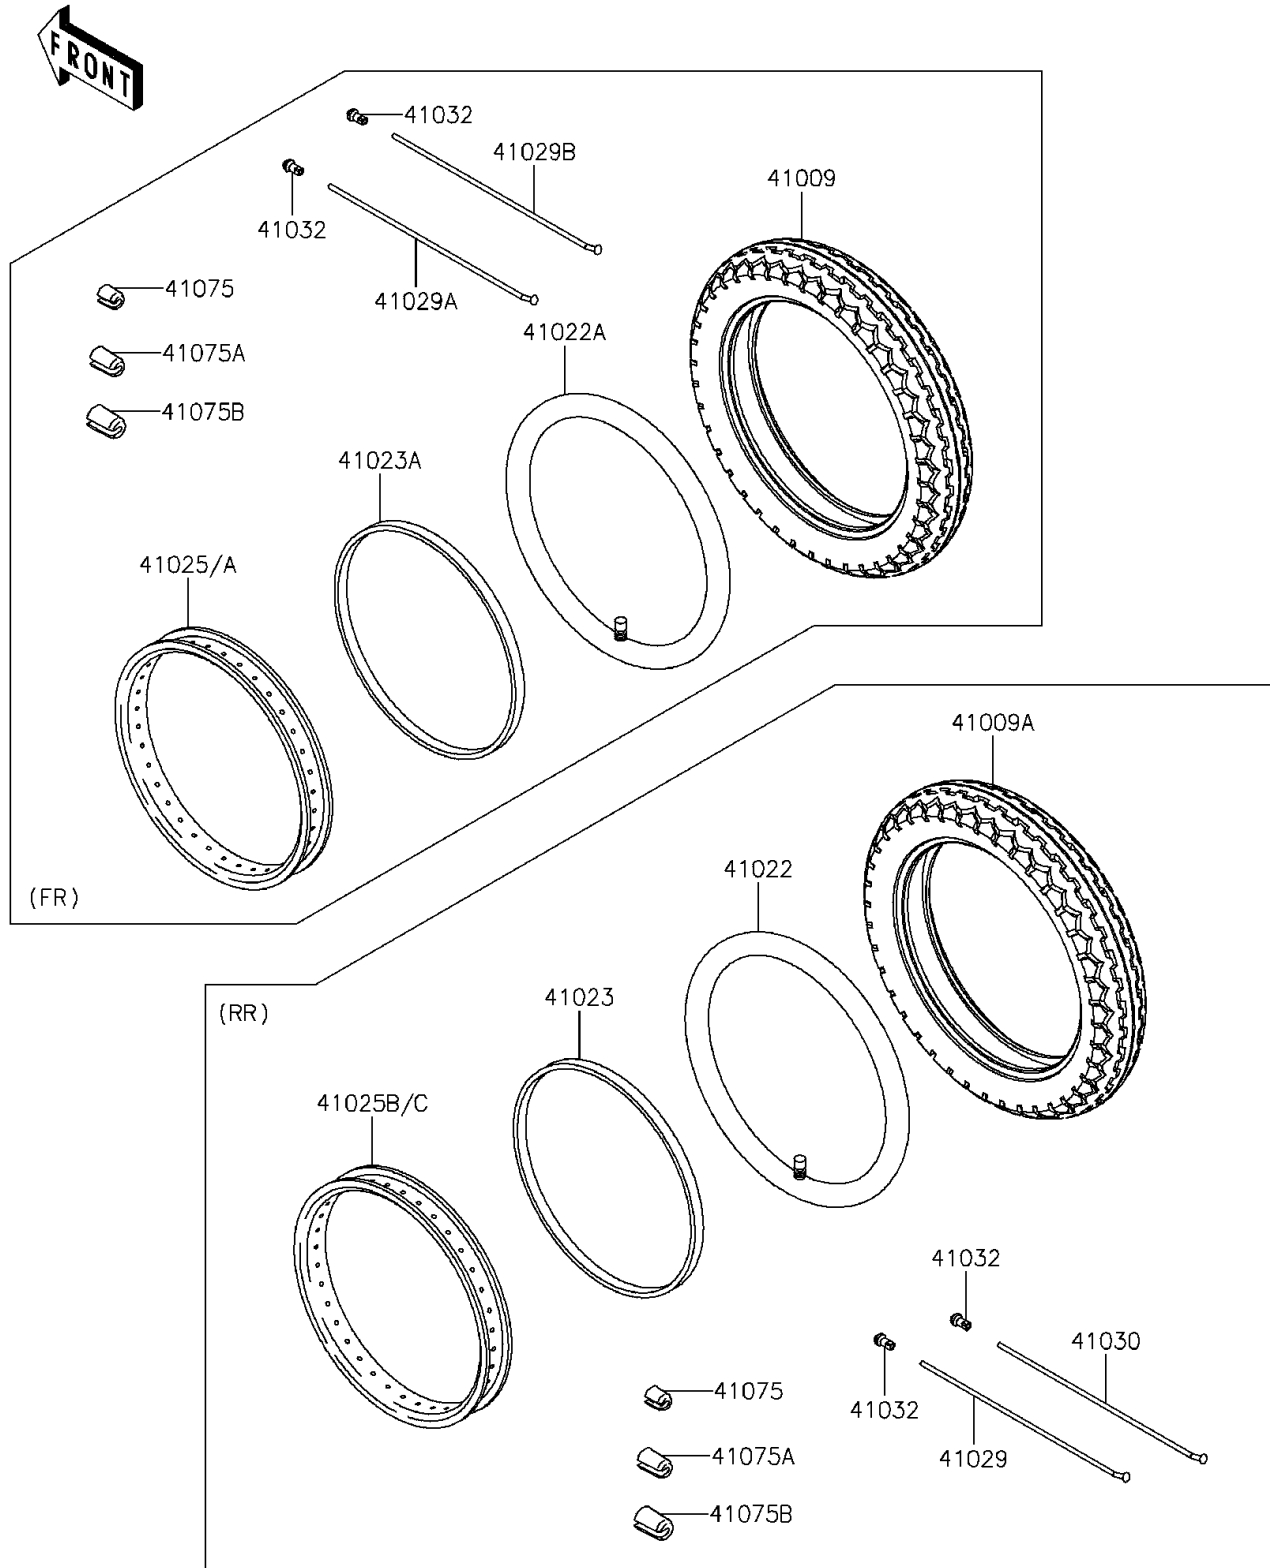

2016 W800 (European)

PARTS DIAGRAM

Tires

F2210

2016 W800 (European)

PARTS LIST

Tires

ITEM NAME	PART NUMBER	QUANTITY
TIRE,FR,100/90-19 57H,TT100GPG (Ref # 41009)	41009-1351	1
TIRE,RR,130/80-18 66H,TT100GP (Ref # 41009A)	41009-1352	1
TUBE-TIRE,RR,130/80-18(D) (Ref # 41022)	41022-0016	1
TUBE-TIRE,FR,100/90-19(D) (Ref # 41022A)	41022-1129	1
BAND-RIM,RR,100/100-18(D) (Ref # 41023)	41023-1070	1
BAND-RIM,FR,90-100/90-19(D) (Ref # 41023A)	41023-1074	1
RIM,FR,2.15X19,SILVER (Ref # 41025)	41025-0315-WA	1
RIM,RR,2.75X18,SILVER (Ref # 41025B)	41025-0316-WA	1
SPOKE-INNER,RR,149MMX103D (Ref # 41029)	41029-1300	18
SPOKE-INNER,FR,LH,200MMX170D (Ref # 41029A)	41029-1304	18
SPOKE-INNER,FR,RH,183MMX170D (Ref # 41029B)	41029-1305	18
SPOKE-OUTER,RR,148MMX80D (Ref # 41030)	41030-1164	18
NIPPLE-SPOKE (Ref # 41032)	41032-0005	72
BALANCER-WHEEL,10G (Ref # 41075)	41075-0011	AR
BALANCER-WHEEL,20G (Ref # 41075A)	41075-0012	AR
BALANCER-WHEEL,30G (Ref # 41075B)	41075-0013	AR