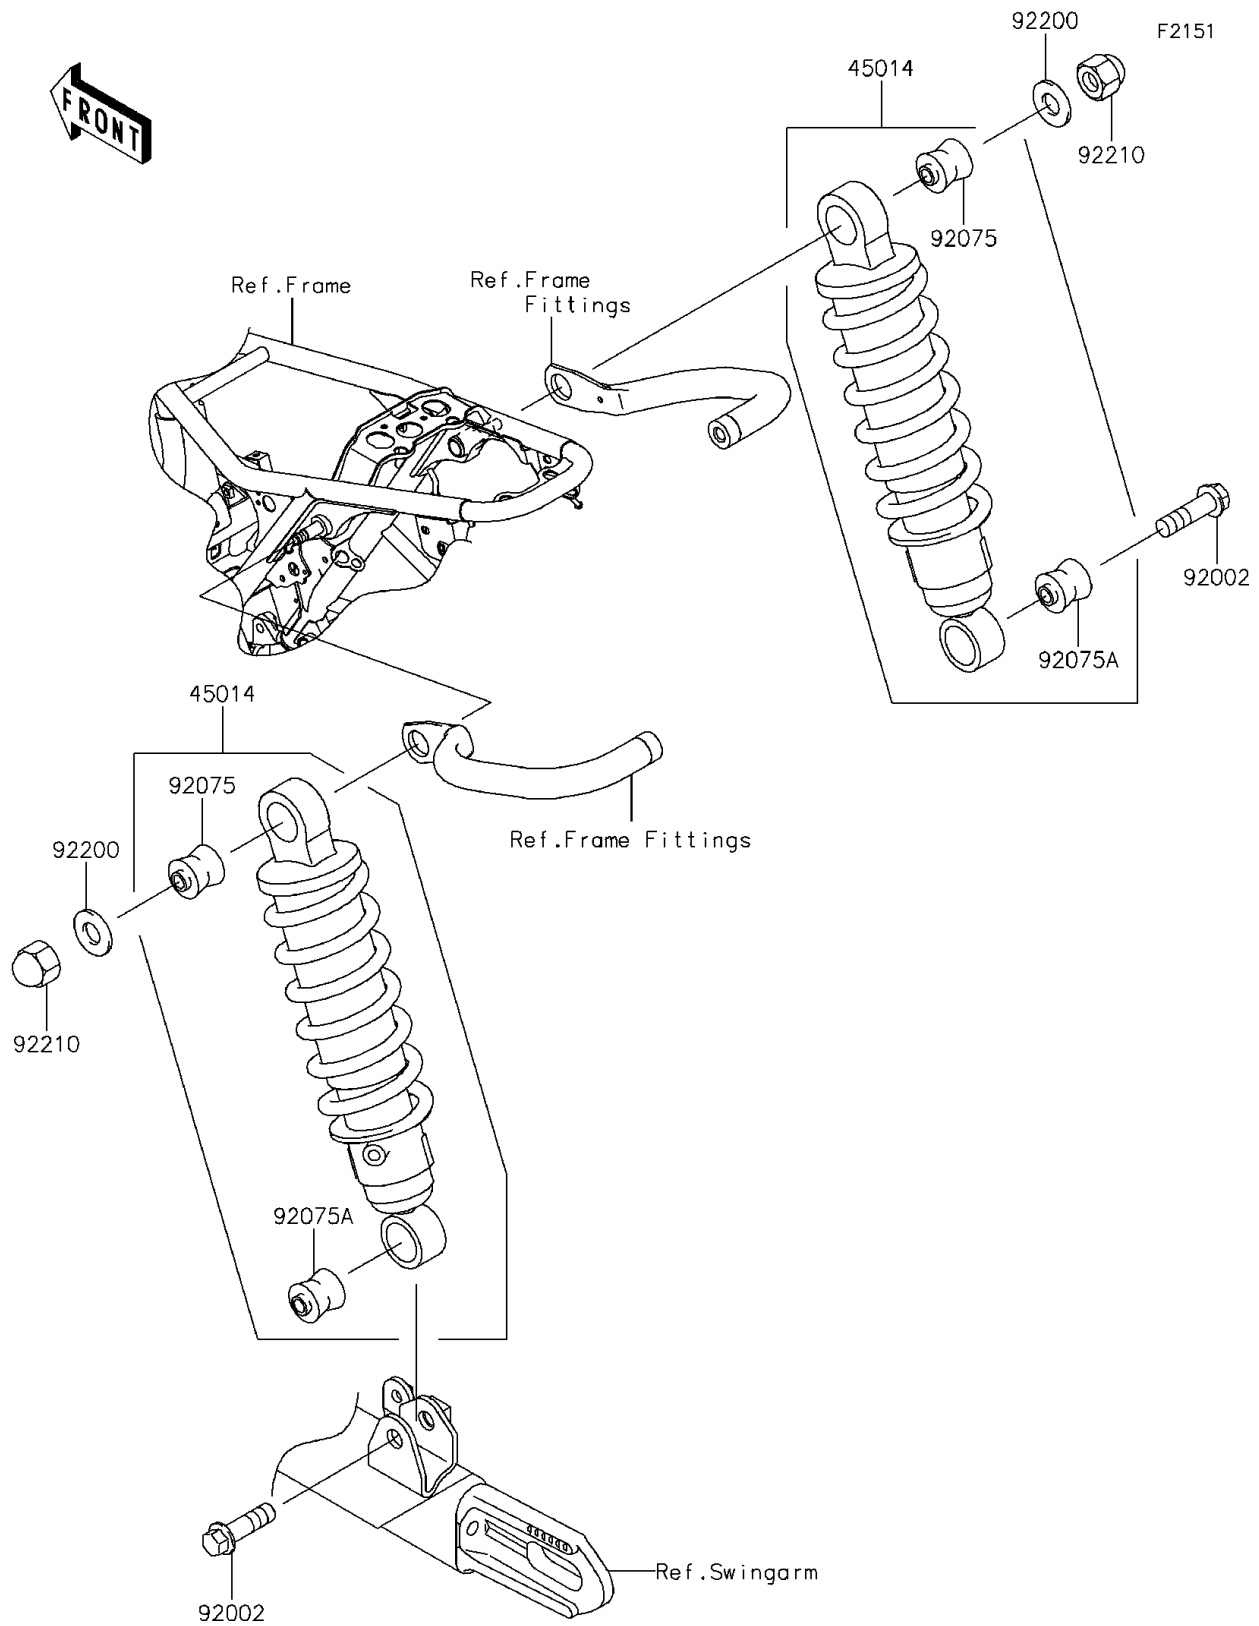

2016 W800 (European)

PARTS DIAGRAM

Suspension/Shock Absorber

2016 W800 (European)

PARTS LIST

Suspension/Shock Absorber

ITEM NAME

PART NUMBER

QUANTITY
