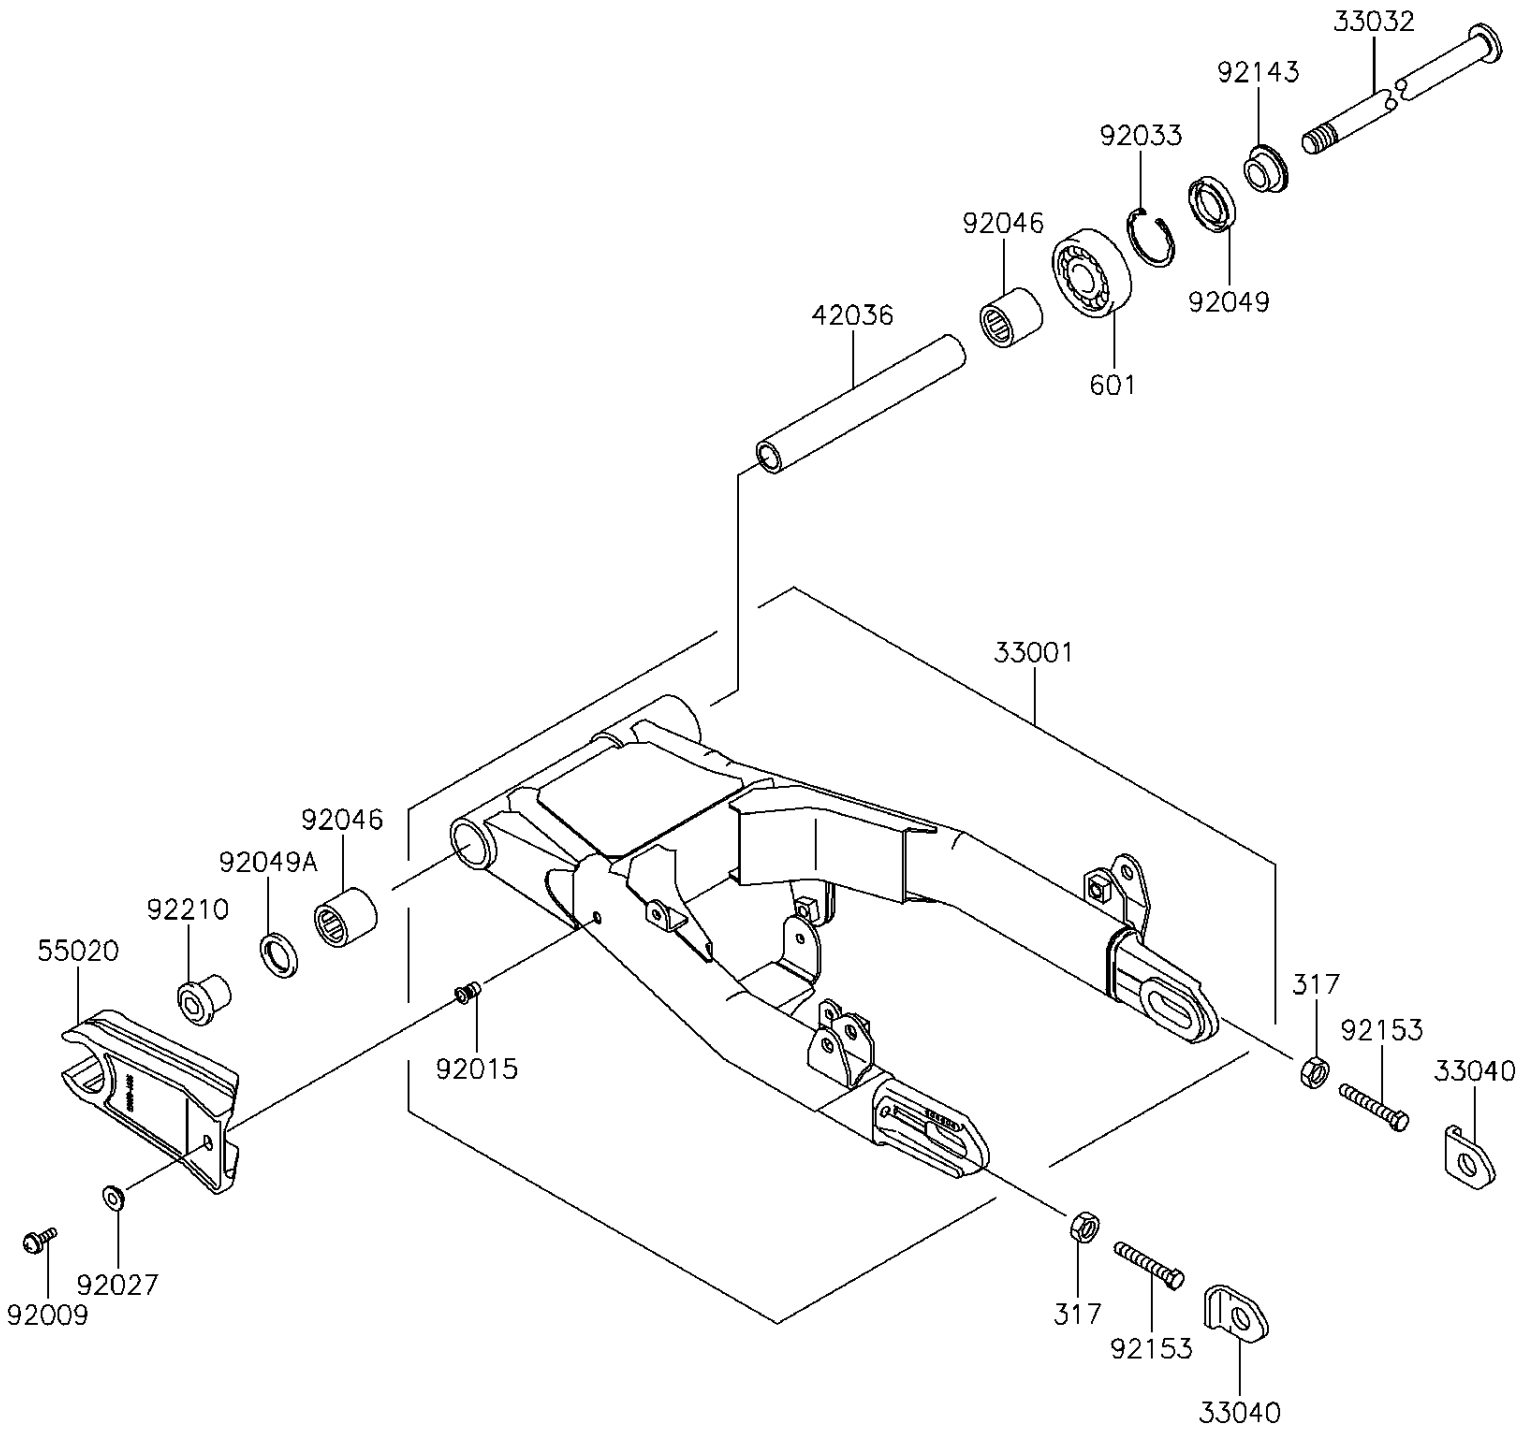

2016 W800 (European)

PARTS DIAGRAM

Swingarm

F2141

2016 W800 (European)

PARTS LIST

Swingarm

ITEM NAME	PART NUMBER	QUANTITY
NUT-HEX-SMALL,8MM (Ref # 317)	317BA0800	2
BEARING-BALL,#6203 (Ref # 601)	601A6203	1
ARM-COMP-SWING (Ref # 33001)	33001-0566	1
SHAFT-SWING ARM (Ref # 33032)	33032-1192	1
ADJUSTER-CHAIN (Ref # 33040)	33040-0076	2
SLEEVE,SWING ARM,L=186.6 (Ref # 42036)	42036-1352	1
GUARD,CHAIN (Ref # 55020)	55020-1686	1
SCREW,6X18 (Ref # 92009)	92009-1663	1
NUT,POP,6MM,L=15 (Ref # 92015)	92015-1791	1
COLLAR,L=4.5 (Ref # 92027)	92027-1965	1
RING-SNAP,40MM (Ref # 92033)	92033-1040	1
BEARING-NEEDLE,BHTM2530-1 (Ref # 92046)	92046-1035	2
SEAL-OIL (Ref # 92049)	92049-1047	1
SEAL-OIL,MH25334 (Ref # 92049A)	92049-1060	1
COLLAR,RR AXLE,L=14 (Ref # 92143)	92143-1188	1
BOLT,8X55 (Ref # 92153)	92153-1407	2
NUT,PIVOT,16MM (Ref # 92210)	92210-1077	1