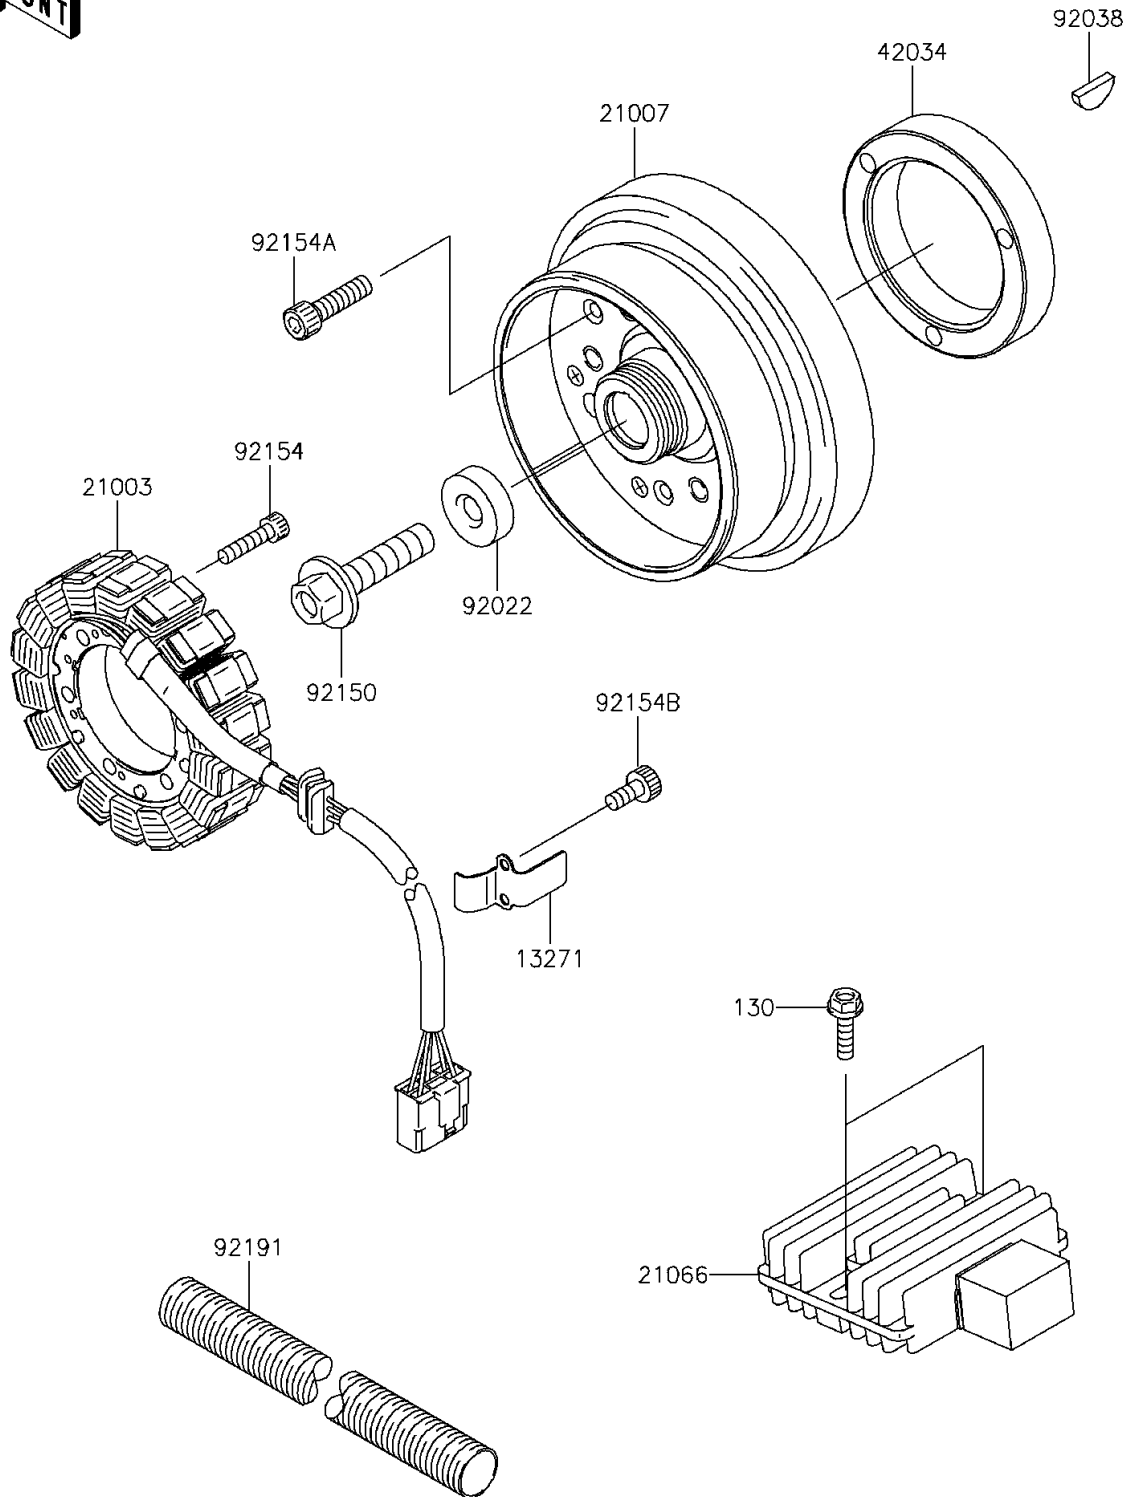

2016 W800 (European)

PARTS DIAGRAM

Generator

E1810

2016 W800 (European)

PARTS LIST

Generator

ITEM NAME	PART NUMBER	QUANTITY
BOLT-FLANGED,6X22 (Ref # 130)	130BB0622	2
PLATE (Ref # 13271)	13271-1185	1
STATOR (Ref # 21003)	21003-0112	1
ROTOR (Ref # 21007)	21007-0159	1
REGULATOR-VOLTAGE (Ref # 21066)	21066-3718	1
COUPLING (Ref # 42034)	42034-0710	1
WASHER,12X40X6 (Ref # 92022)	92022-1904	1
KEY,WOODRUFF (Ref # 92038)	92038-001	1
BOLT,12X50 (Ref # 92150)	92150-1708	1
BOLT,SOCKET,6X25 (Ref # 92154)	92154-0477	3
BOLT,SOCKET,8X30 (Ref # 92154A)	92154-0502	3
BOLT,SOCKET,5X12 (Ref # 92154B)	92154-0503	2
TUBE (Ref # 92191)	92191-1397	1