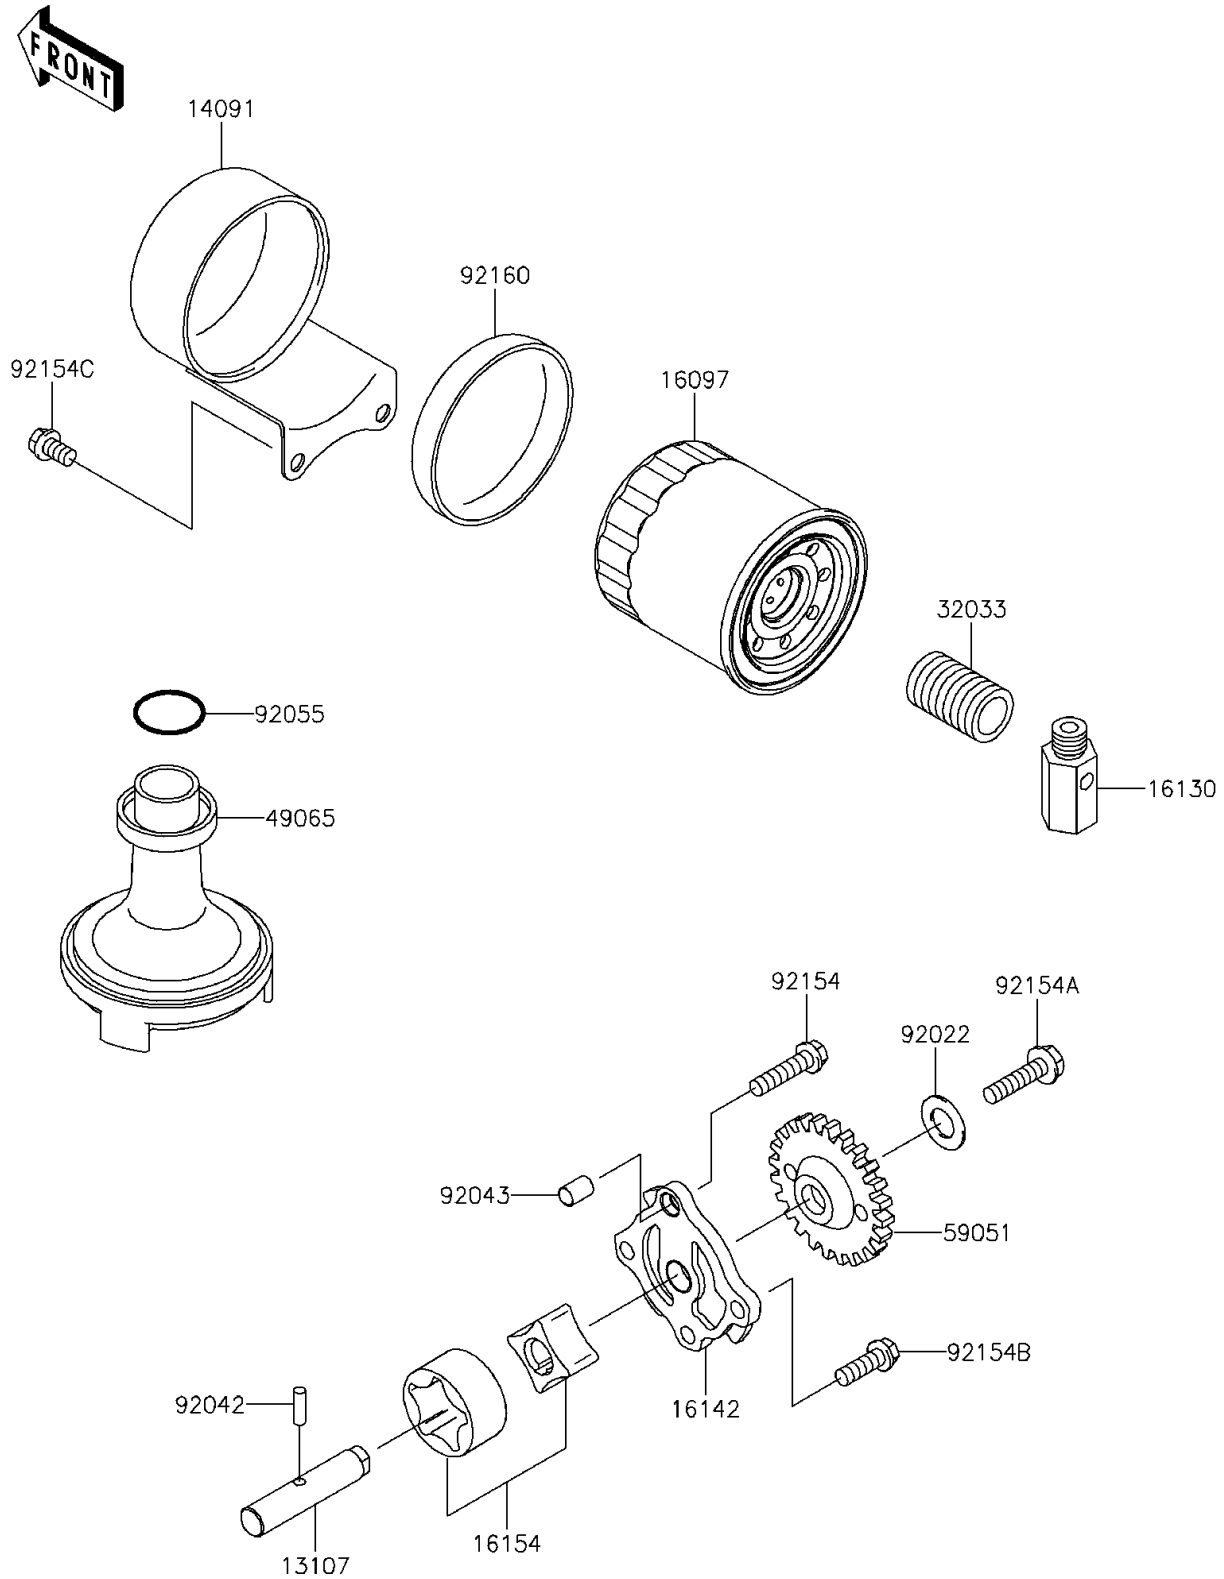

2015 W800 (European)

PARTS DIAGRAM

Oil Pump

E1710

2015 W800 (European)

PARTS LIST

Oil Pump

ITEM NAME

PART NUMBER

QUANTITY
