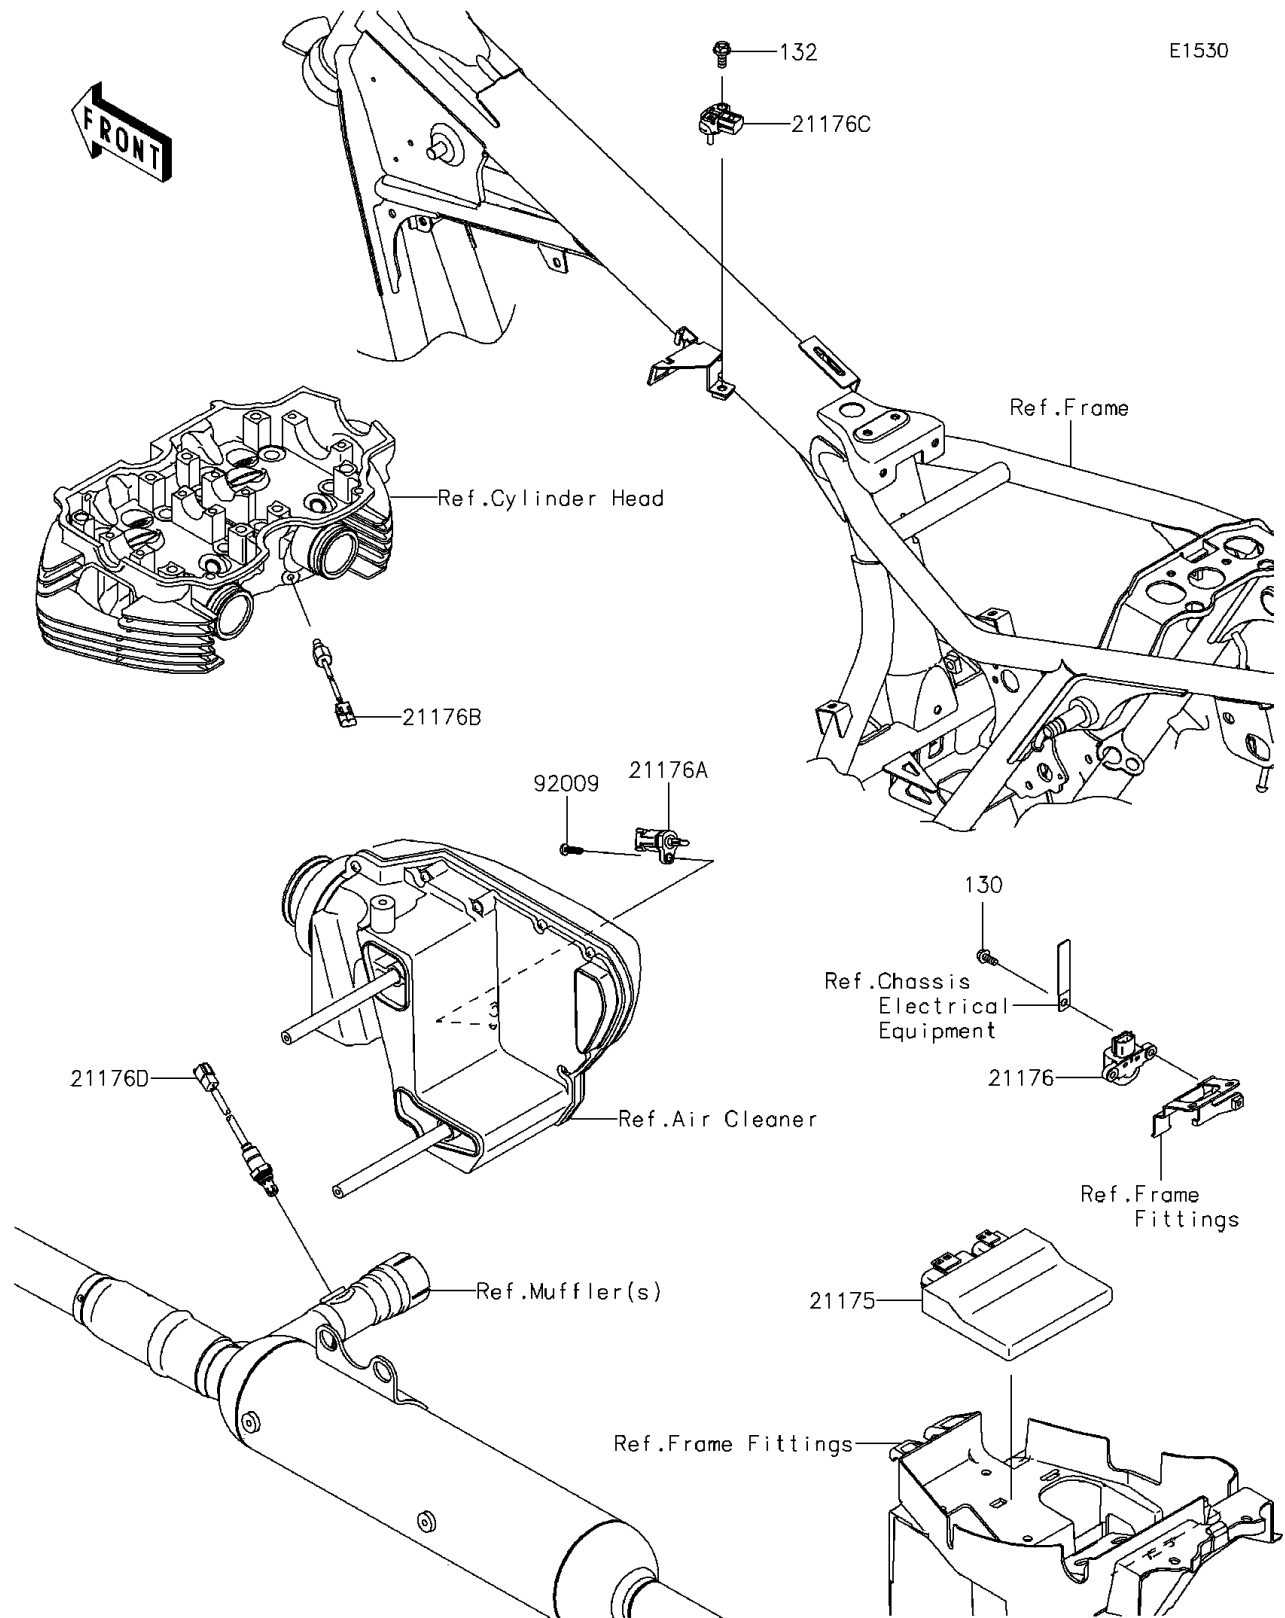

2016 W800 (European)

PARTS DIAGRAM

Fuel Injection

2016 W800 (European)

PARTS LIST

Fuel Injection

ITEM NAME	PART NUMBER	QUANTITY
BOLT-FLANGED,5X12 (Ref # 130)	130BA0512	1
BOLT-FLANGED-SMALL,6X16 (Ref # 132)	132BA0616	1
CONTROL UNIT-ELECTRONIC (Ref # 21175)	21175-0336	1
SENSOR,VEHICLE-DOWN (Ref # 21176)	21176-0026	1
SENSOR,AIR TEMPERATURE (Ref # 21176A)	21176-0048	1
SENSOR,TEMP (Ref # 21176B)	21176-0072	1
SENSOR,PRESSURE (Ref # 21176C)	21176-0111	1
SENSOR,OXYGEN,LH (Ref # 21176D)	21176-0139	1
SCREW,TAPPING,5X16 (Ref # 92009)	92009-1984	1