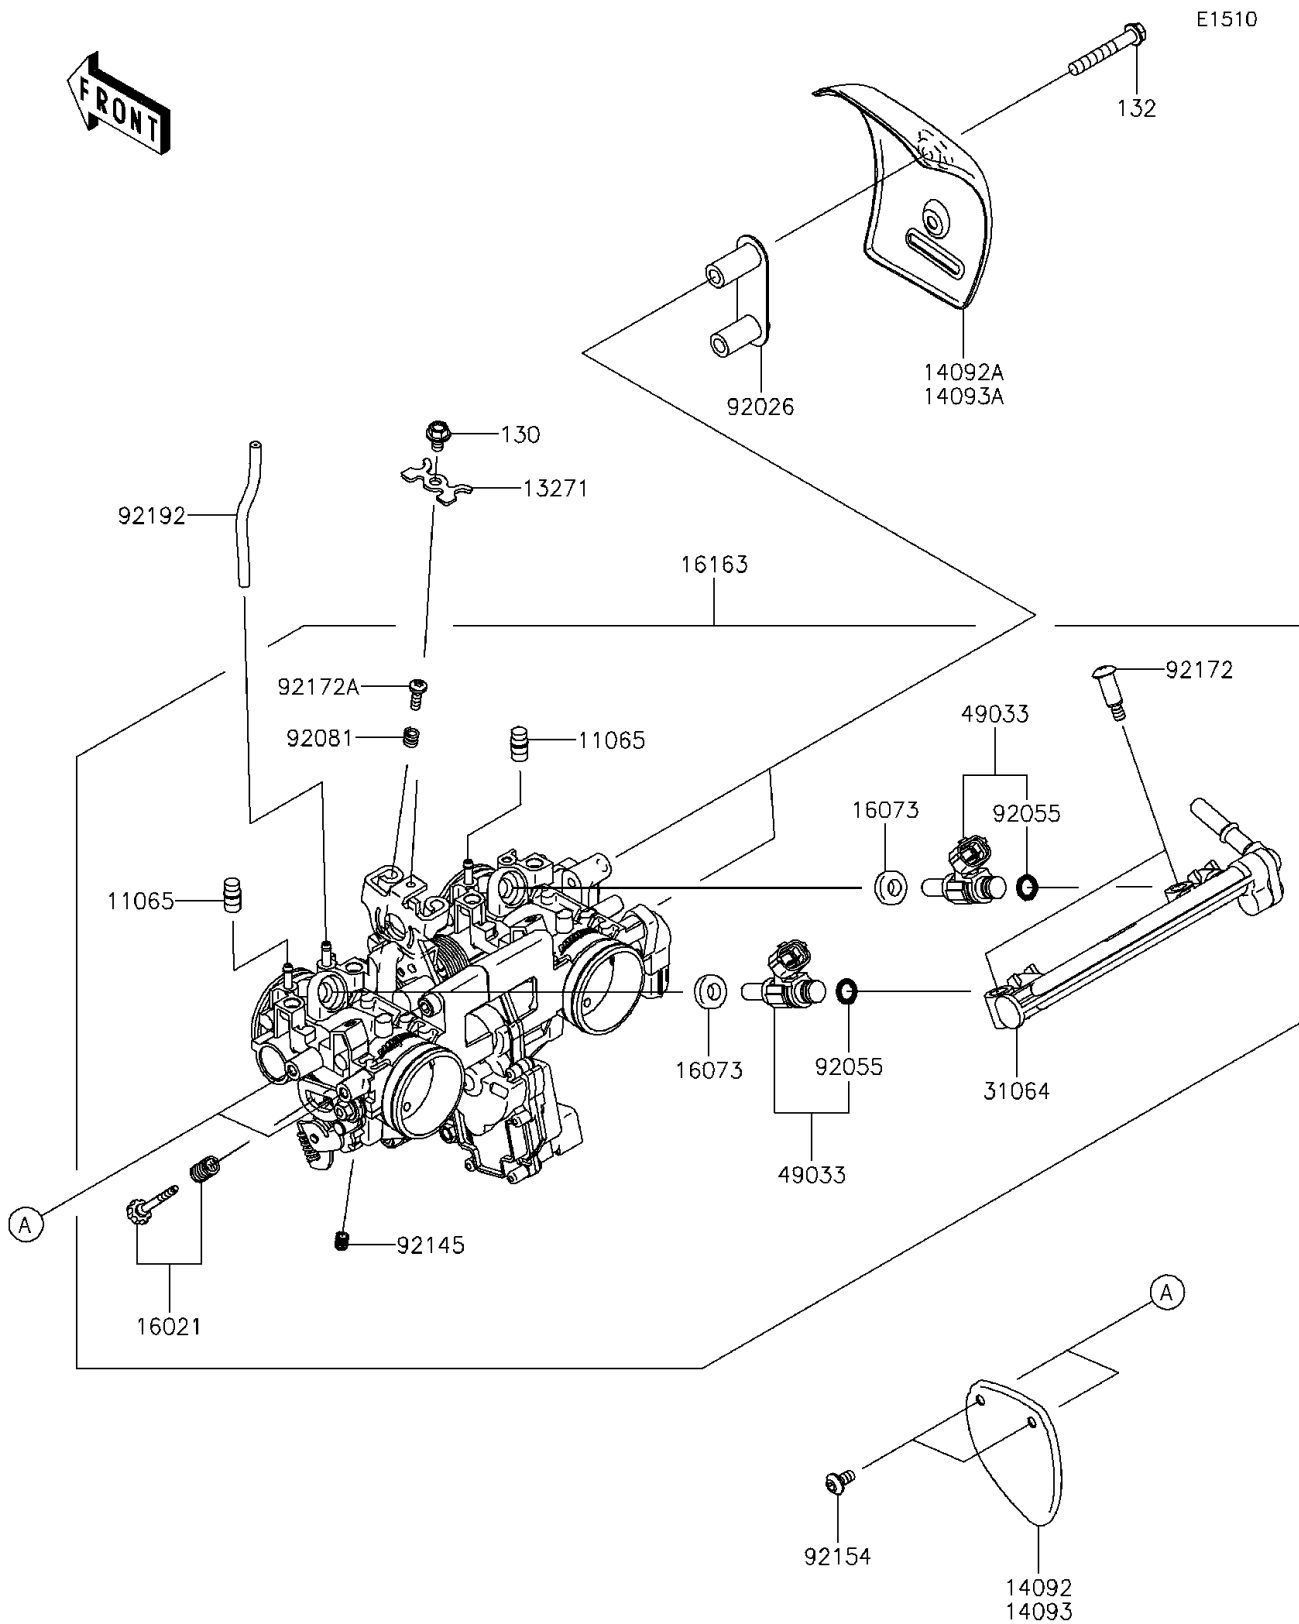

2016 W800 (European)

PARTS DIAGRAM

Throttle

2016 W800 (European)

PARTS LIST

Throttle

ITEM NAME

PART NUMBER

QUANTITY
