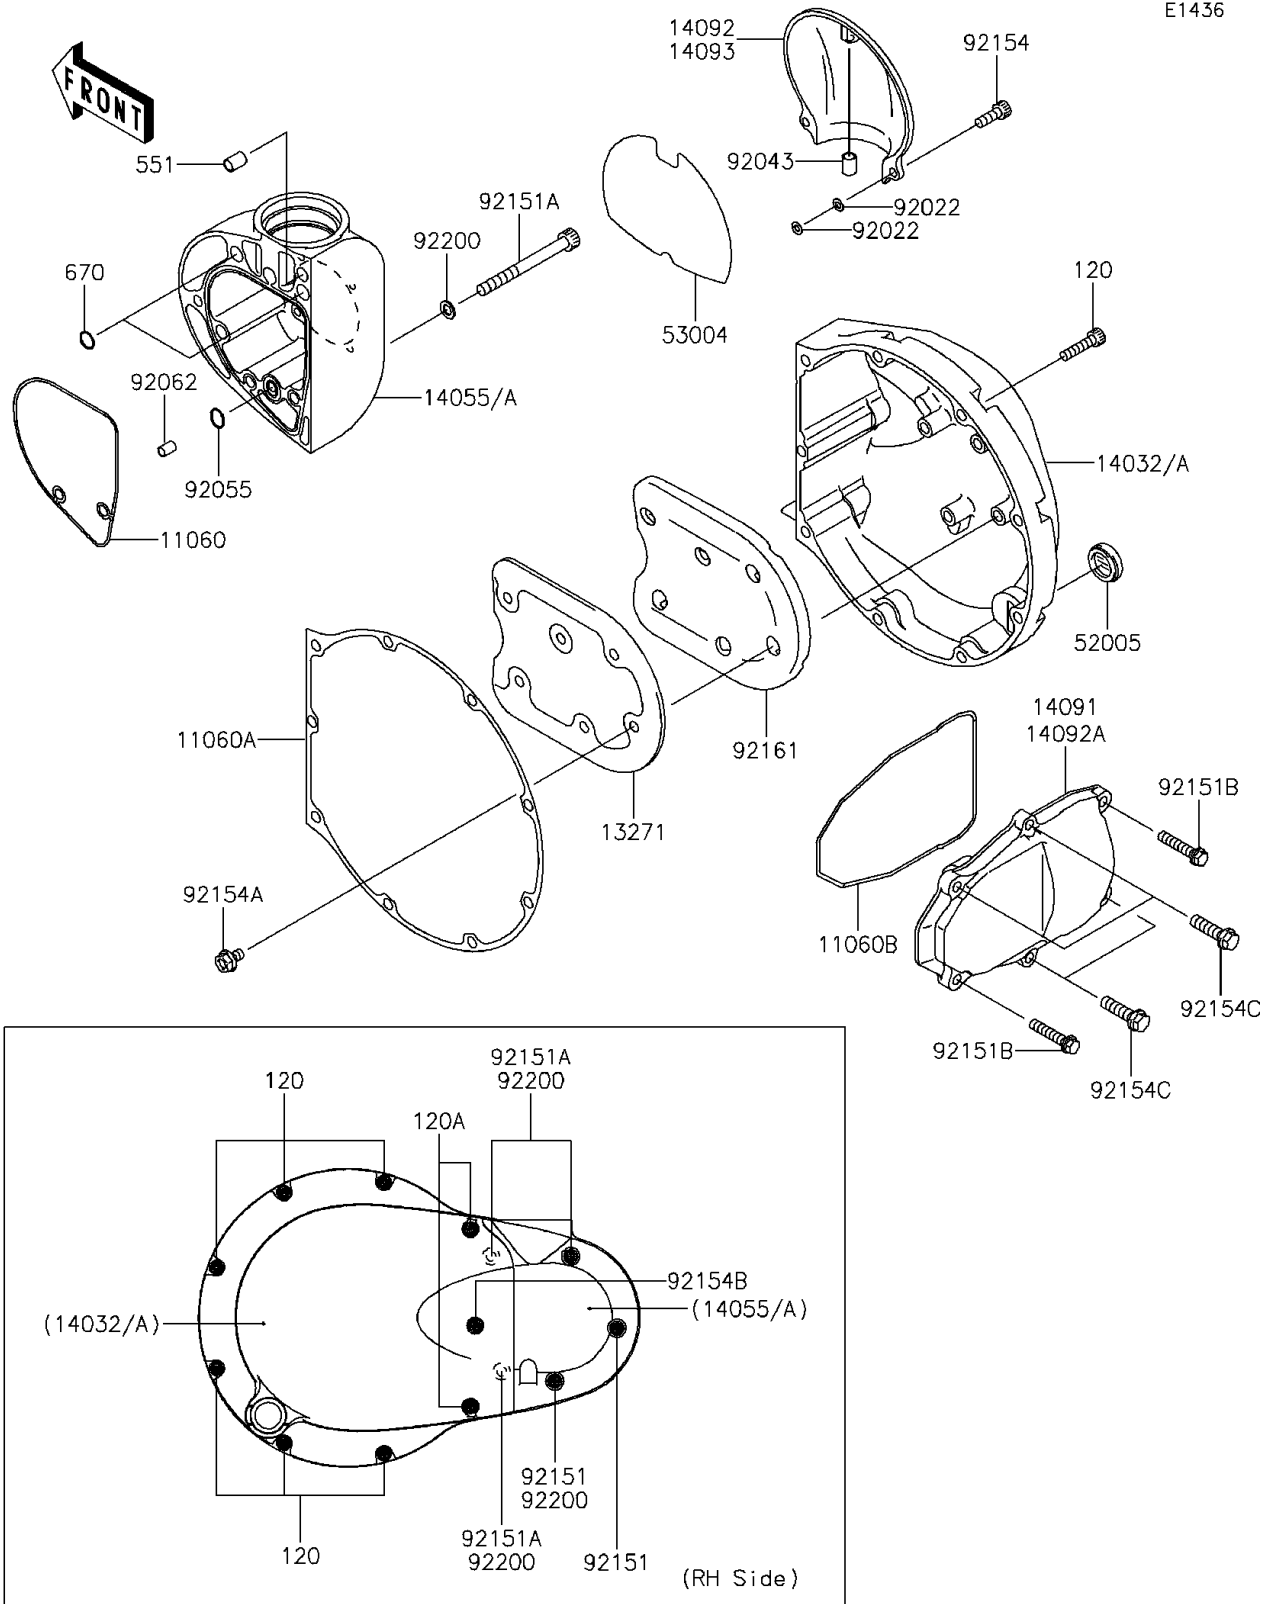

2016 W800 (European)

PARTS DIAGRAM

Right Engine Cover(s)

E1436

2016 W800 (European)

PARTS LIST

Right Engine Cover(s)

ITEM NAME

PART NUMBER

QUANTITY
