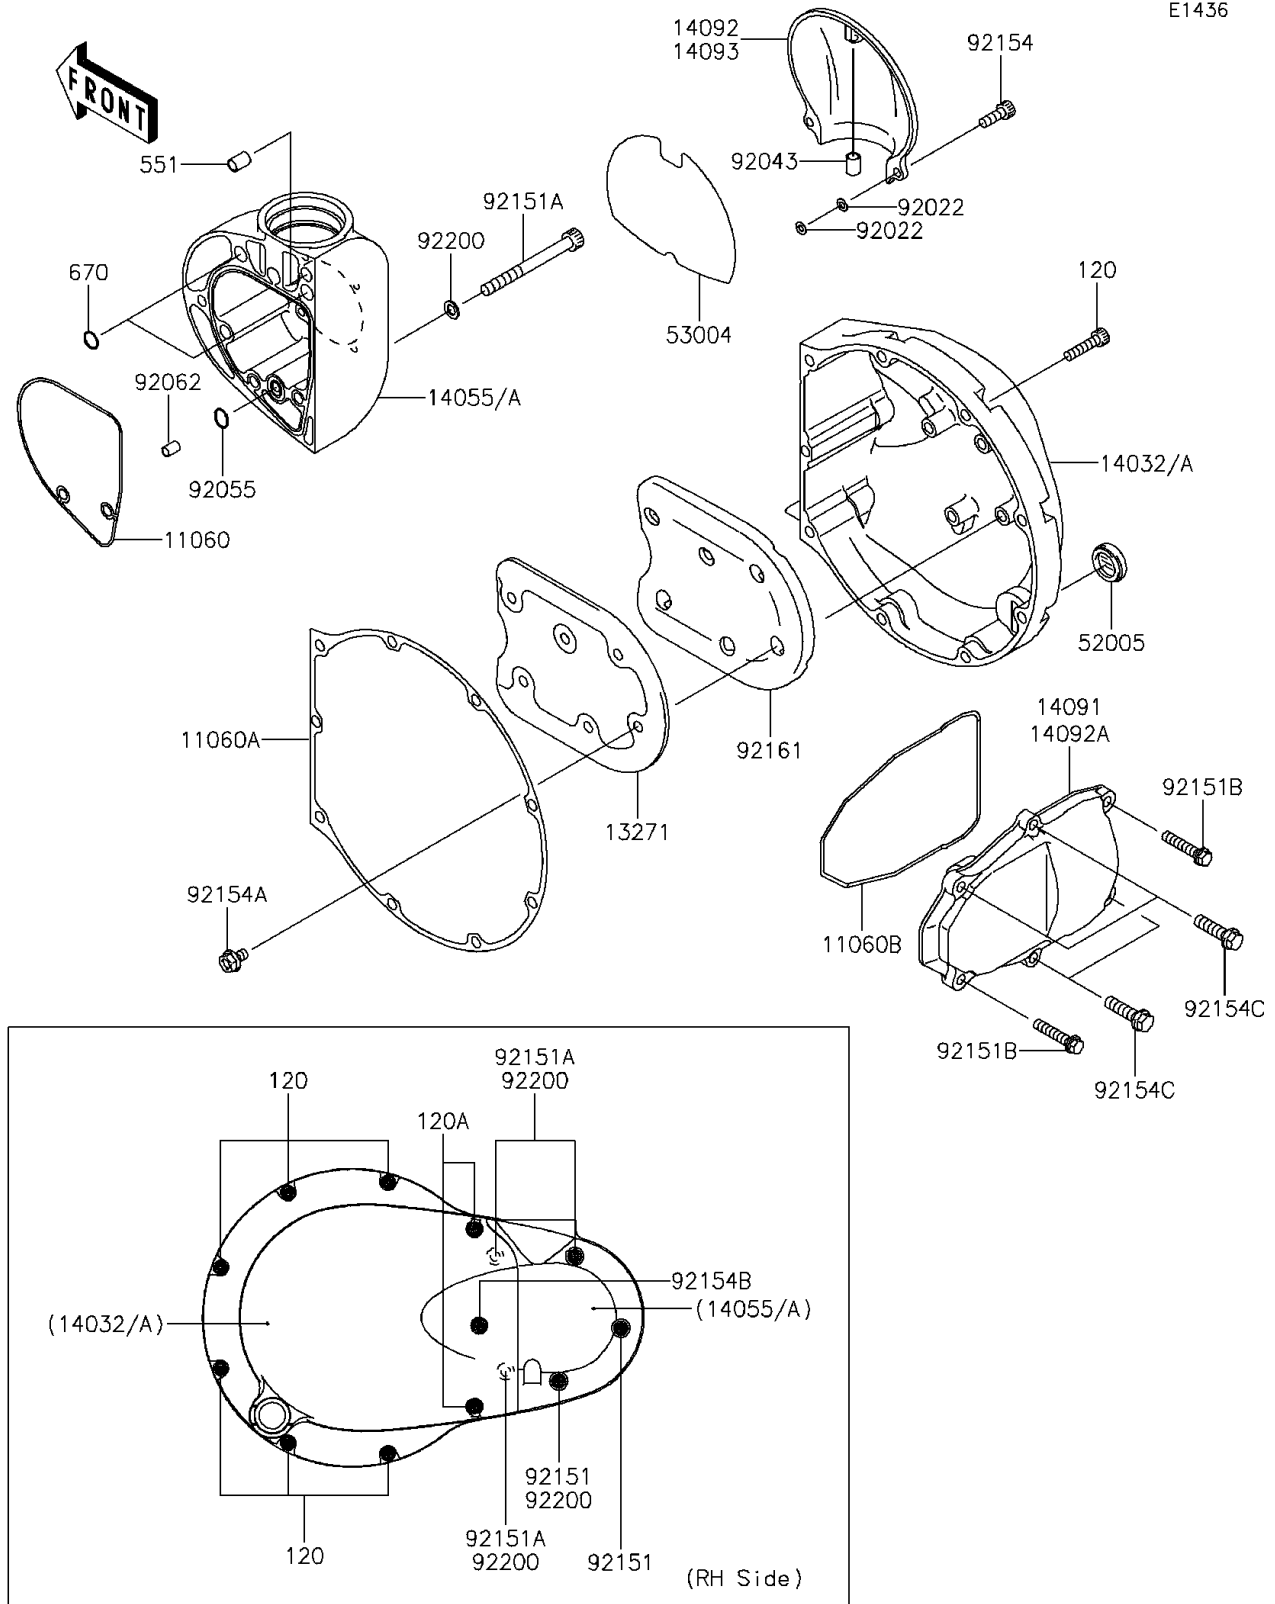

2015 W800 (European)

PARTS DIAGRAM

Right Engine Cover(s)

E1436

2015 W800 (European)

PARTS LIST

Right Engine Cover(s)

ITEM NAME

PART NUMBER

QUANTITY
