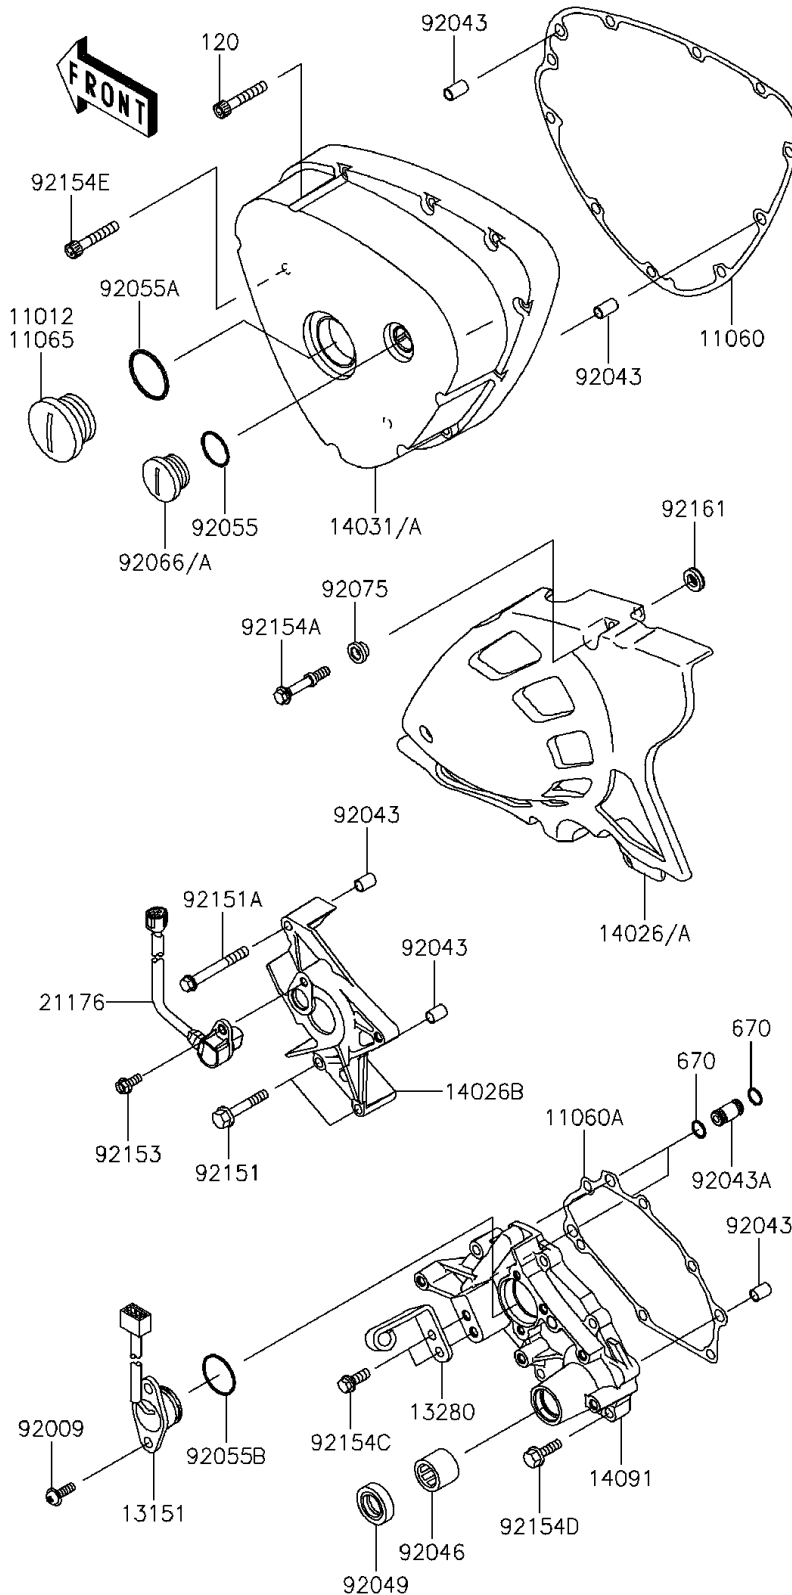

2016 W800 (European)

PARTS DIAGRAM

Left Engine Cover(s)

E1435

(14031/A) (LH Side)

(14026/A) (LH Side)

(14091) (LH Side)

2016 W800 (European)

PARTS LIST

Left Engine Cover(s)

ITEM NAME

PART NUMBER

QUANTITY
