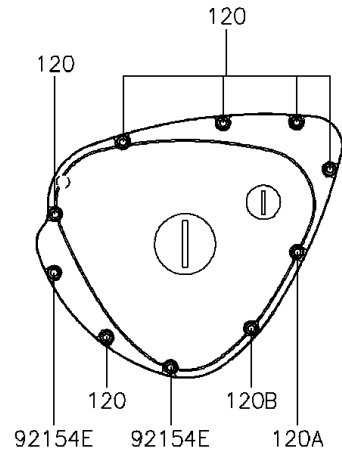

2016 W800 (European)

PARTS DIAGRAM

Left Engine Cover(s)

E1435

(14031/A) (LH Side)

(14026/A) (LH Side)

(14091) (LH Side)

2016 W800 (European)

PARTS LIST

Left Engine Cover(s)

ITEM NAME

PART NUMBER

QUANTITY
