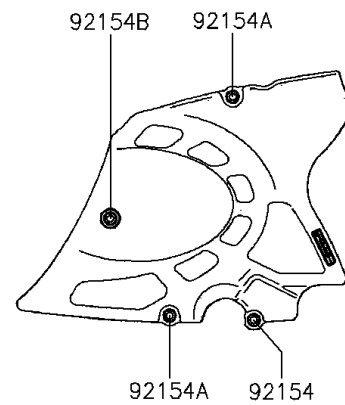

2016 W800 (European)

PARTS DIAGRAM

Left Engine Cover(s)

E1435

(14031/A) (LH Side)

(14026/A) (LH Side)

(14091) (LH Side)

2016 W800 (European)

PARTS LIST

Left Engine Cover(s)

ITEM NAME

PART NUMBER

QUANTITY
