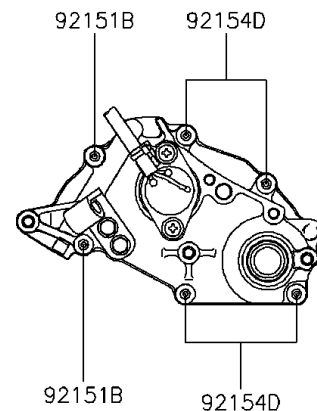

2016 W800 (European)

PARTS DIAGRAM

Left Engine Cover(s)

E1435

(14031/A) (LH Side)

(14026/A) (LH Side)

(14091) (LH Side)

2016 W800 (European)

PARTS LIST

Left Engine Cover(s)

ITEM NAME

PART NUMBER

QUANTITY
