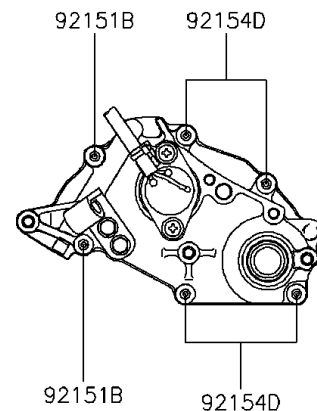

## PARTS DIAGRAM

### Left Engine Cover(s)

E1435

(14031/A) (LH Side)

(14026/A) (LH Side)

(14091) (LH Side)

## PARTS LIST

Left Engine Cover(s)

**ITEM NAME**

**PART NUMBER**

**QUANTITY**

---