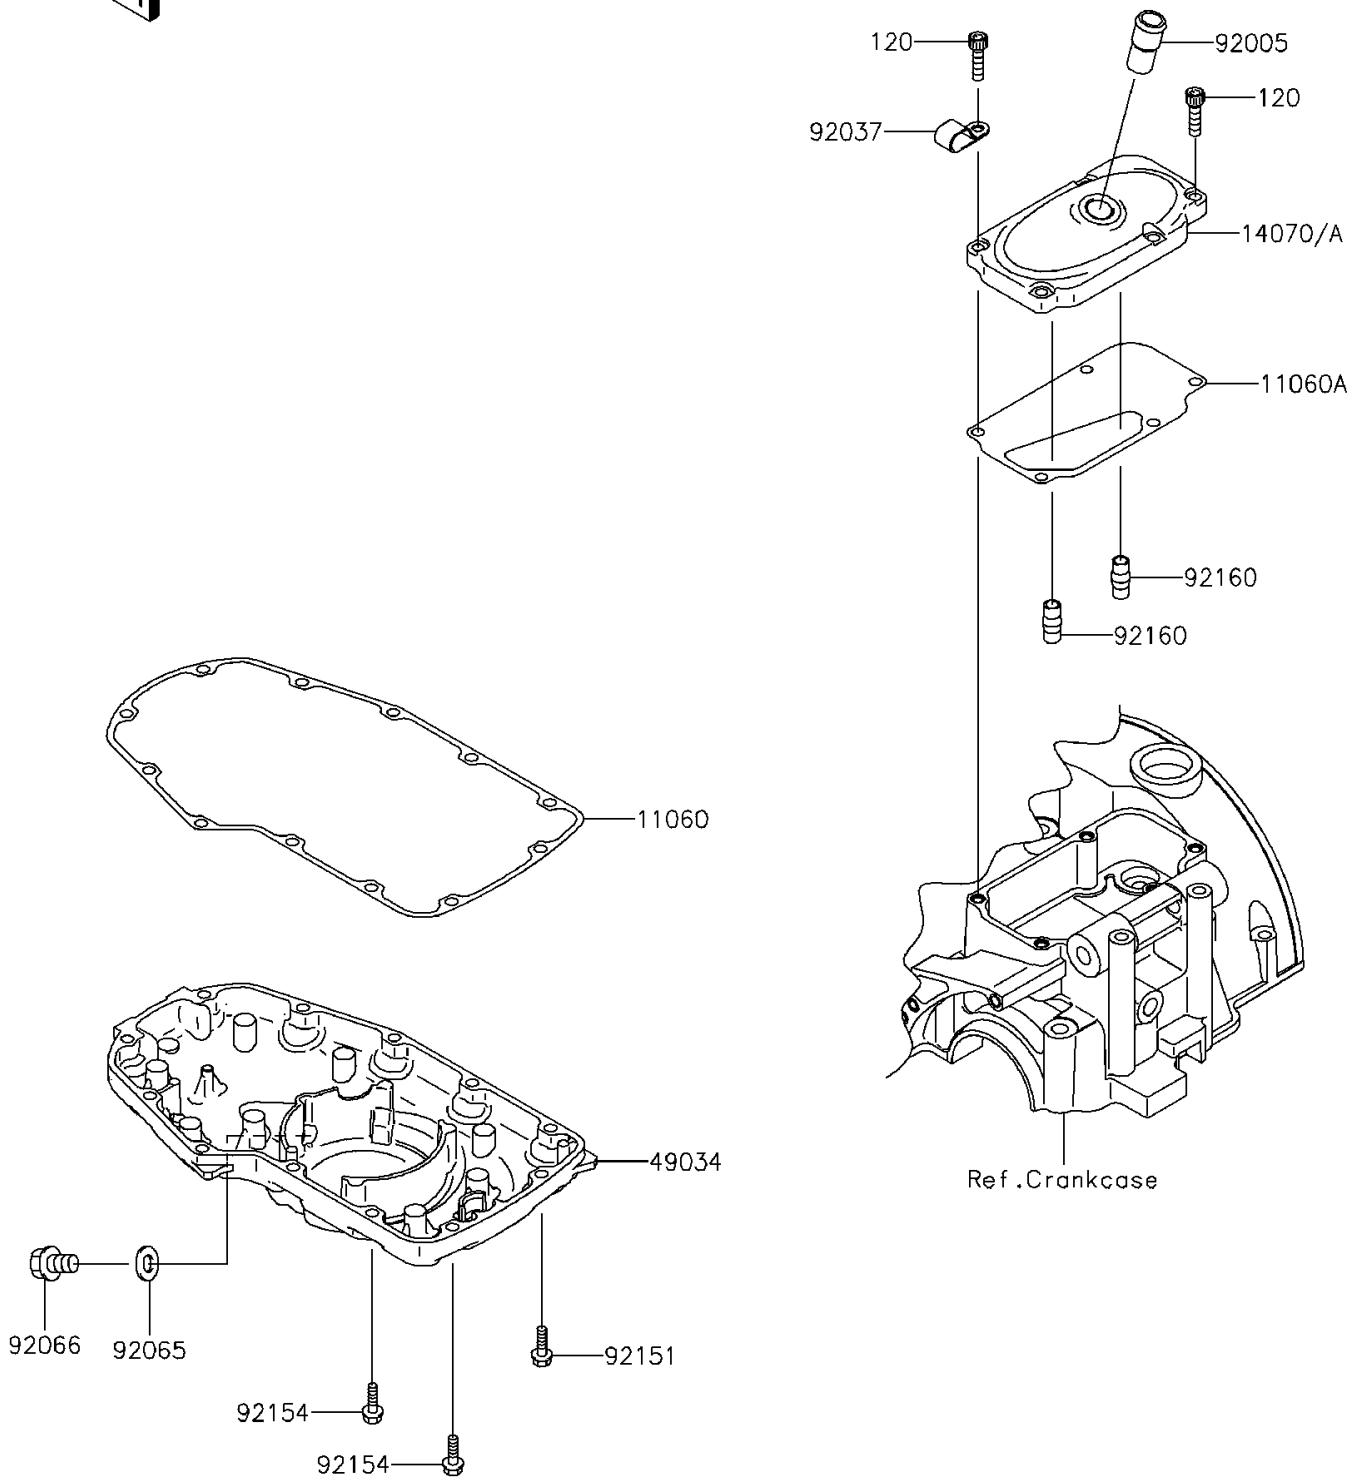

2016 W800 (European)

PARTS DIAGRAM

Breather Cover/Oil Pan

E1432

2016 W800 (European)

PARTS LIST

Breather Cover/Oil Pan

ITEM NAME

PART NUMBER

QUANTITY
