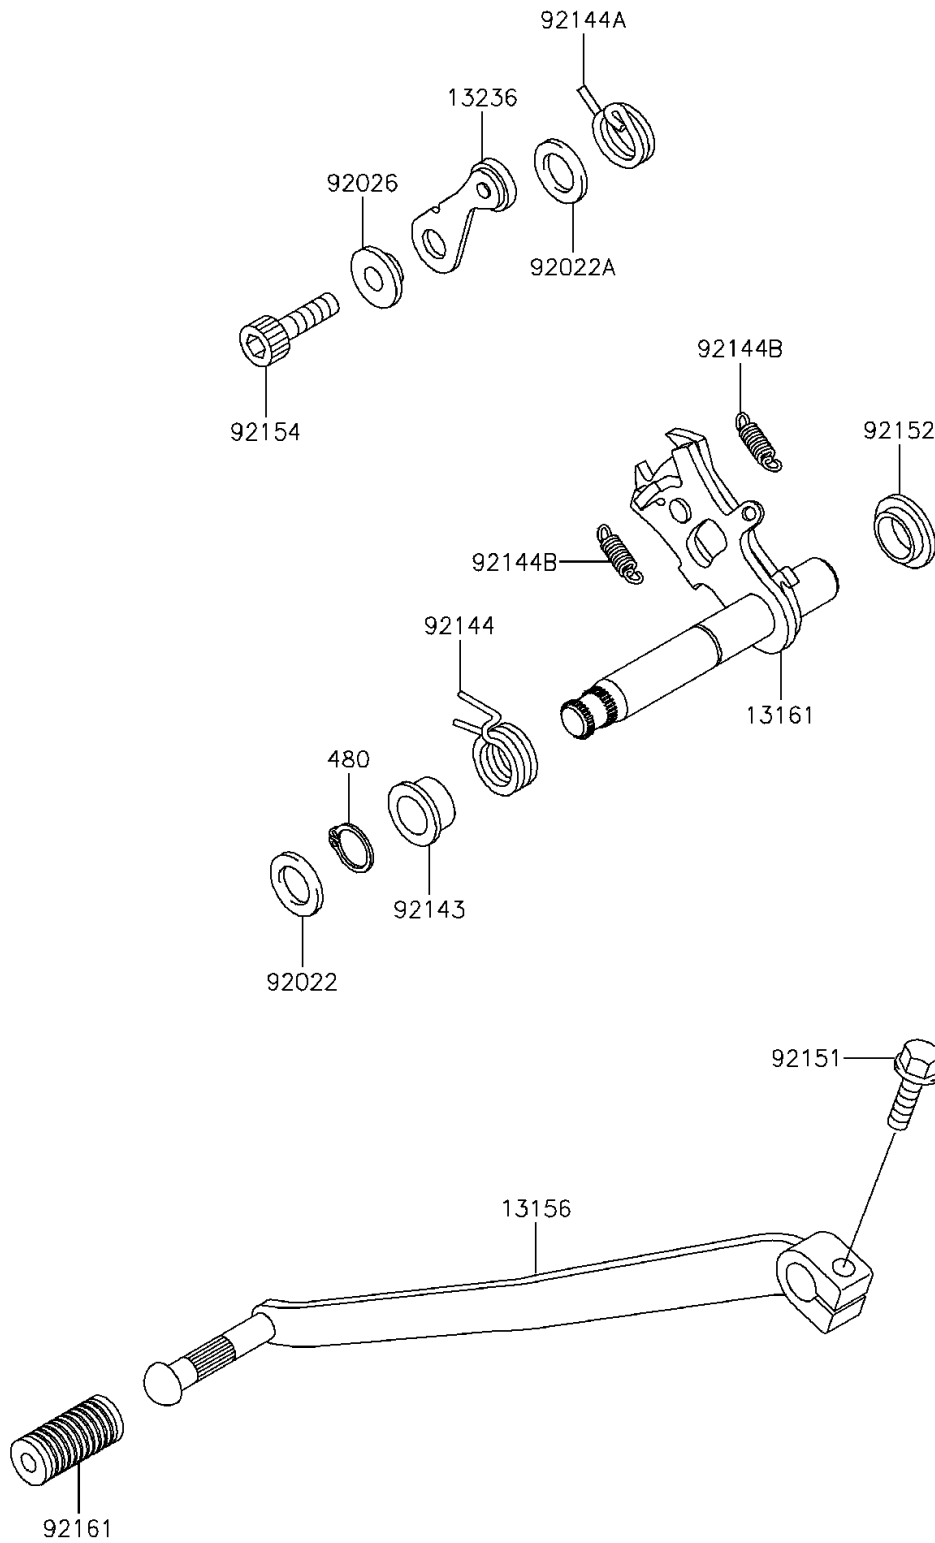

2015 W800 (European)

PARTS DIAGRAM

Gear Change Mechanism

E1370

2015 W800 (European)

PARTS LIST

Gear Change Mechanism

ITEM NAME

PART NUMBER

QUANTITY
