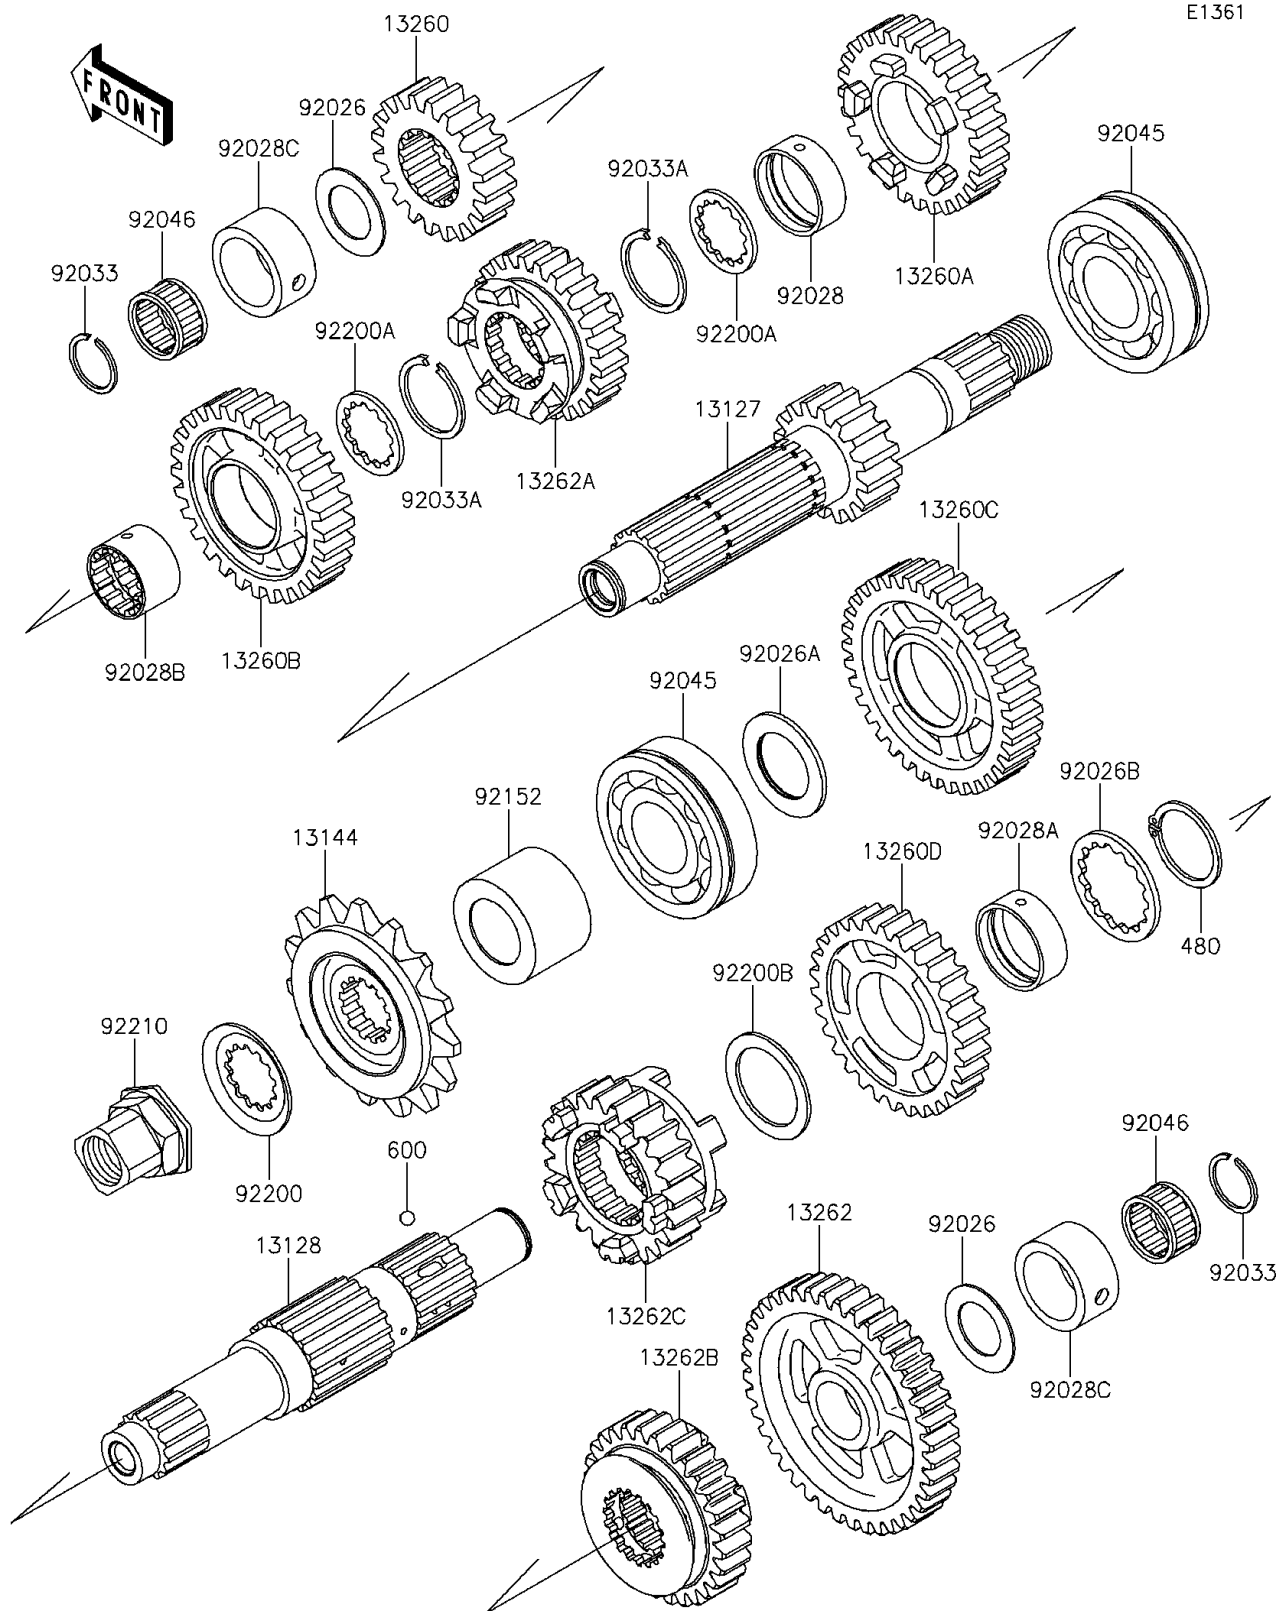

2016 W800 (European)

PARTS DIAGRAM

Transmission

2016 W800 (European)

PARTS LIST

Transmission

ITEM NAME

PART NUMBER

QUANTITY
