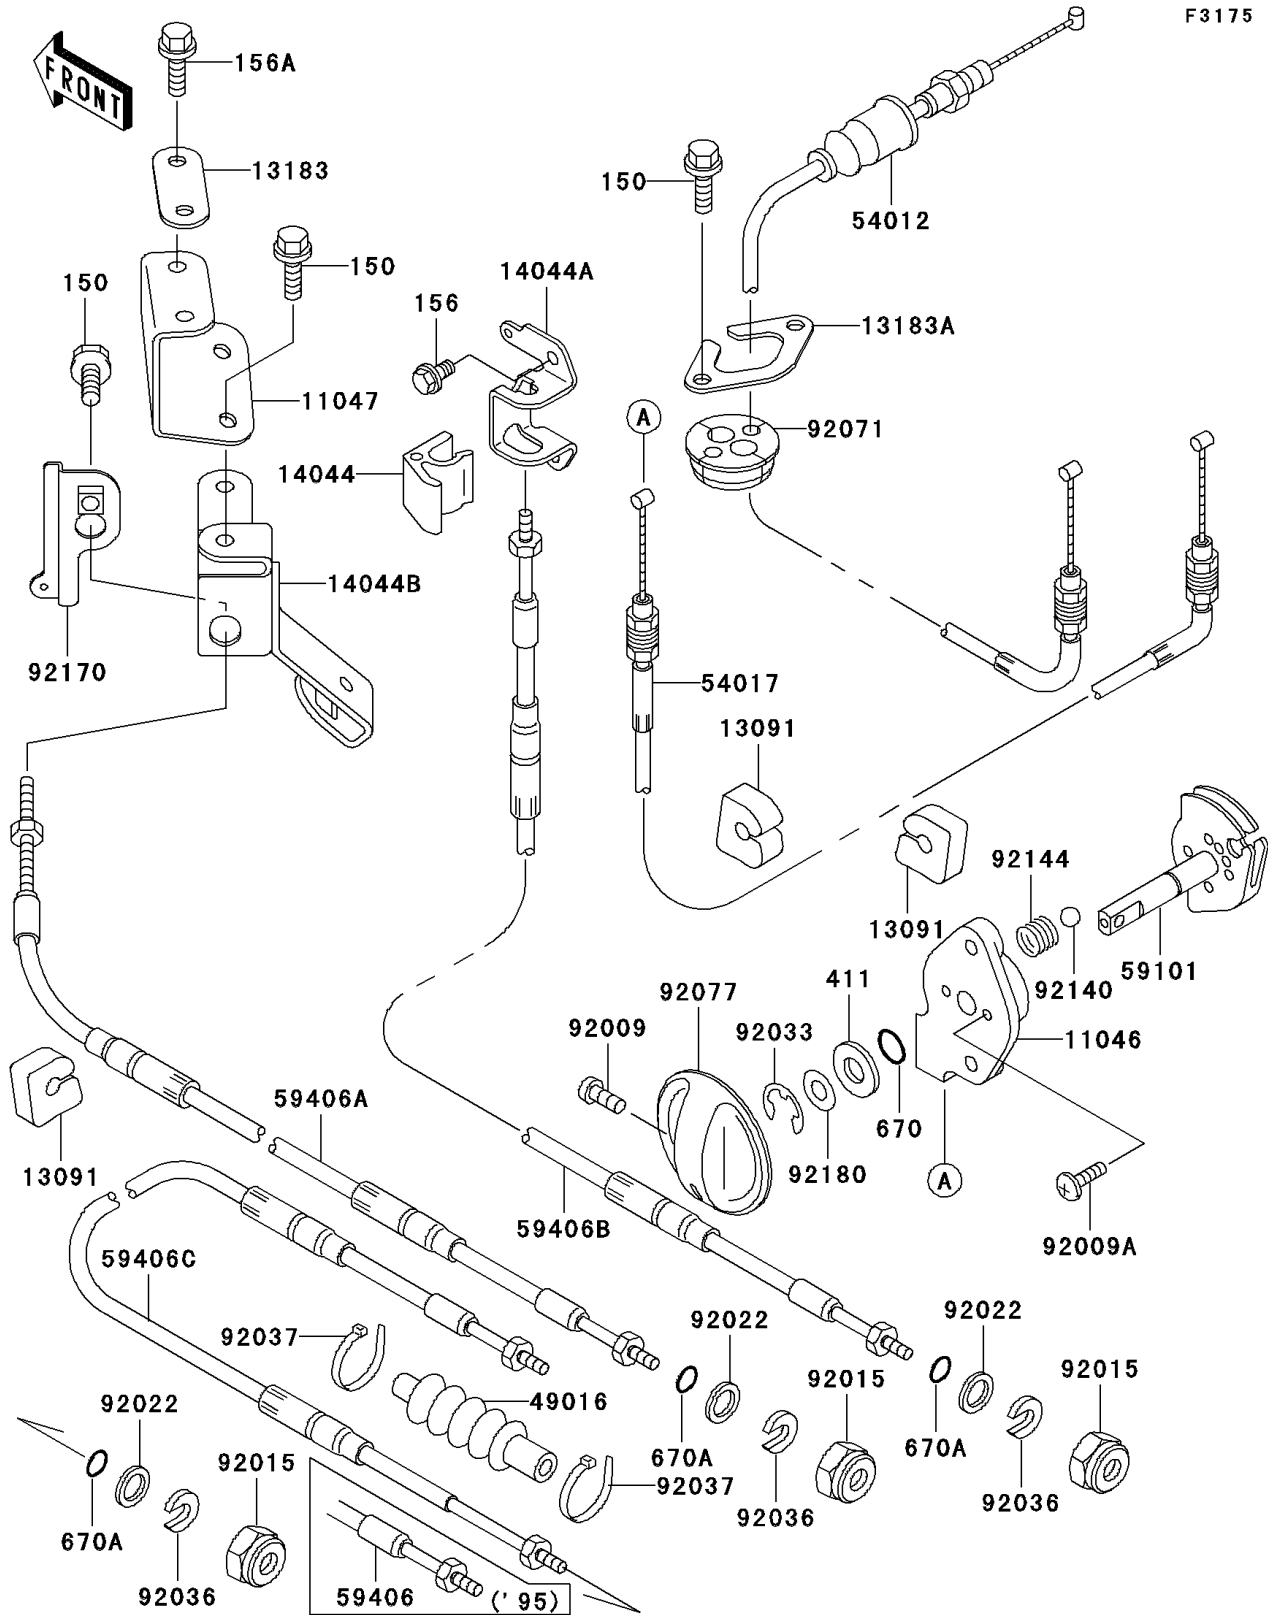

1995 STS

PARTS DIAGRAM

Cables

1995 STS

PARTS LIST

Cables

Kawasaki

Let the Good Times Roll®

ITEM NAME

PART NUMBER

QUANTITY
