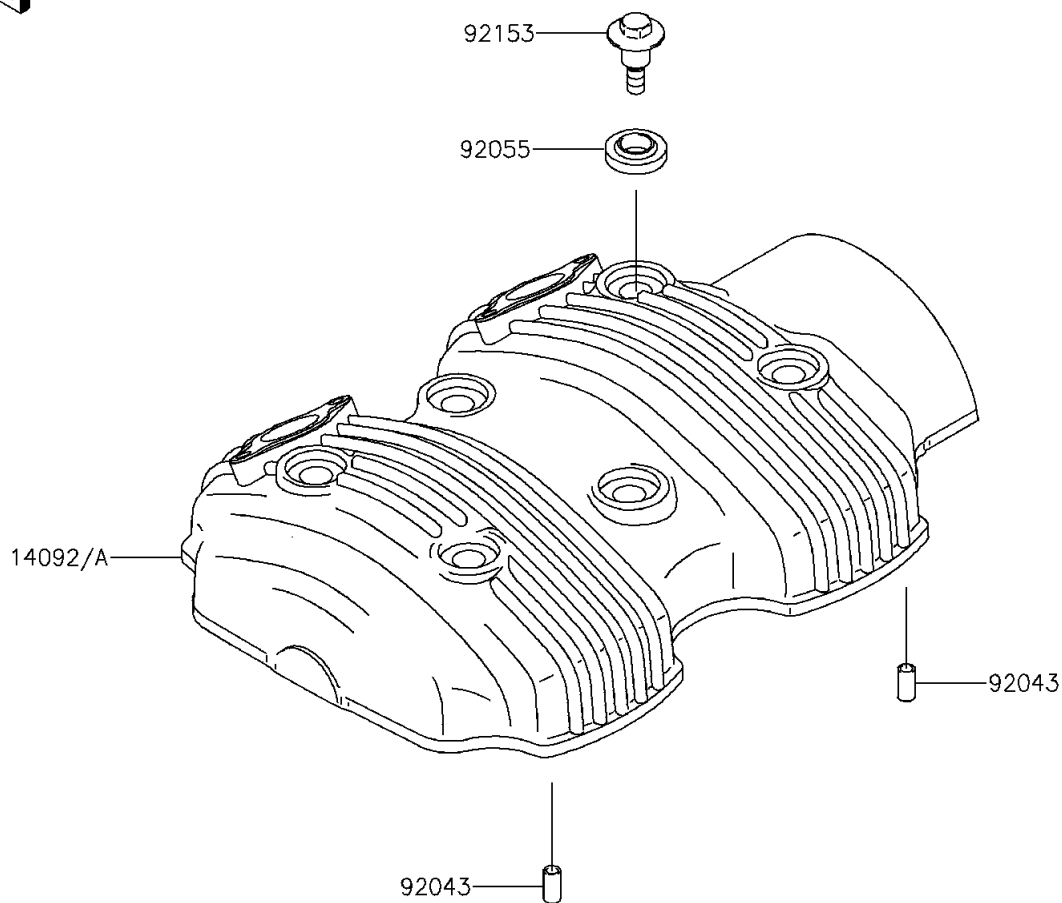

2016 W800 (European)

PARTS DIAGRAM Cylinder Head Cover

E1112

2016 W800 (European)

PARTS LIST

Cylinder Head Cover

ITEM NAME

PART NUMBER

QUANTITY
