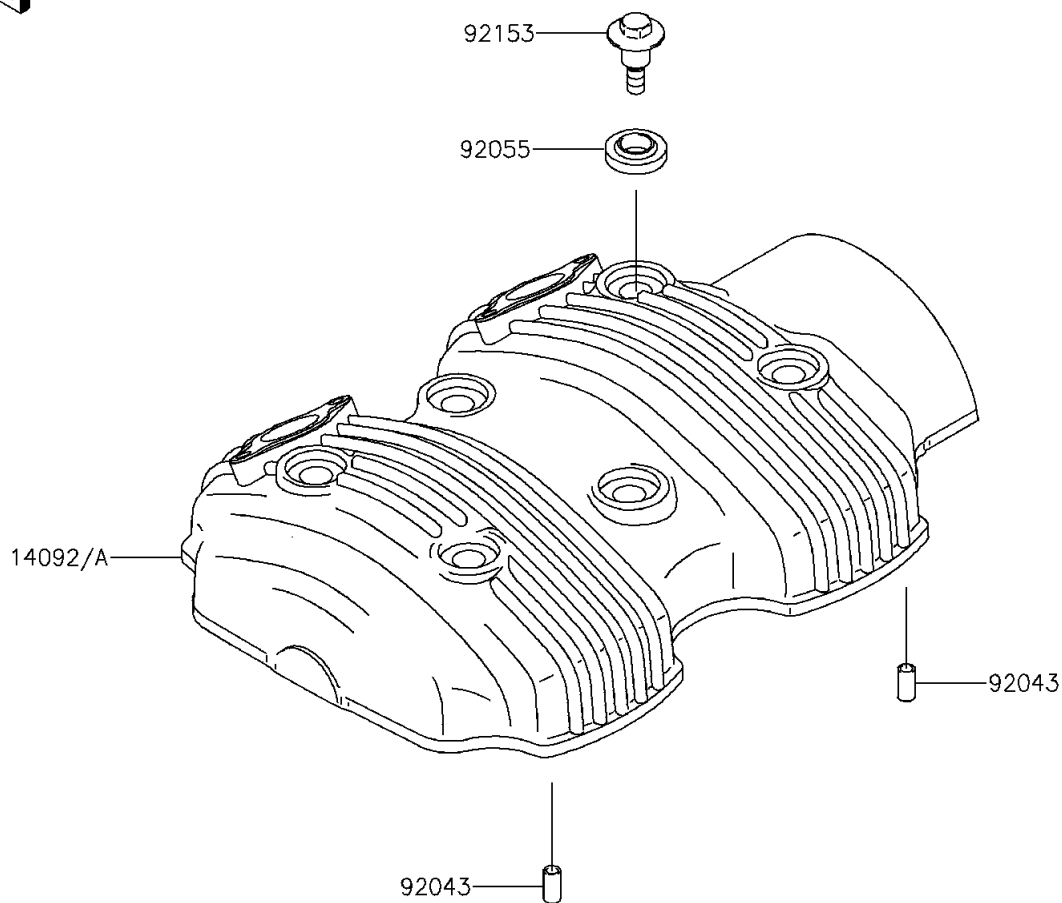

2015 W800 (European)

PARTS DIAGRAM Cylinder Head Cover

E1112

2015 W800 (European)

PARTS LIST

Cylinder Head Cover

ITEM NAME

PART NUMBER

QUANTITY
