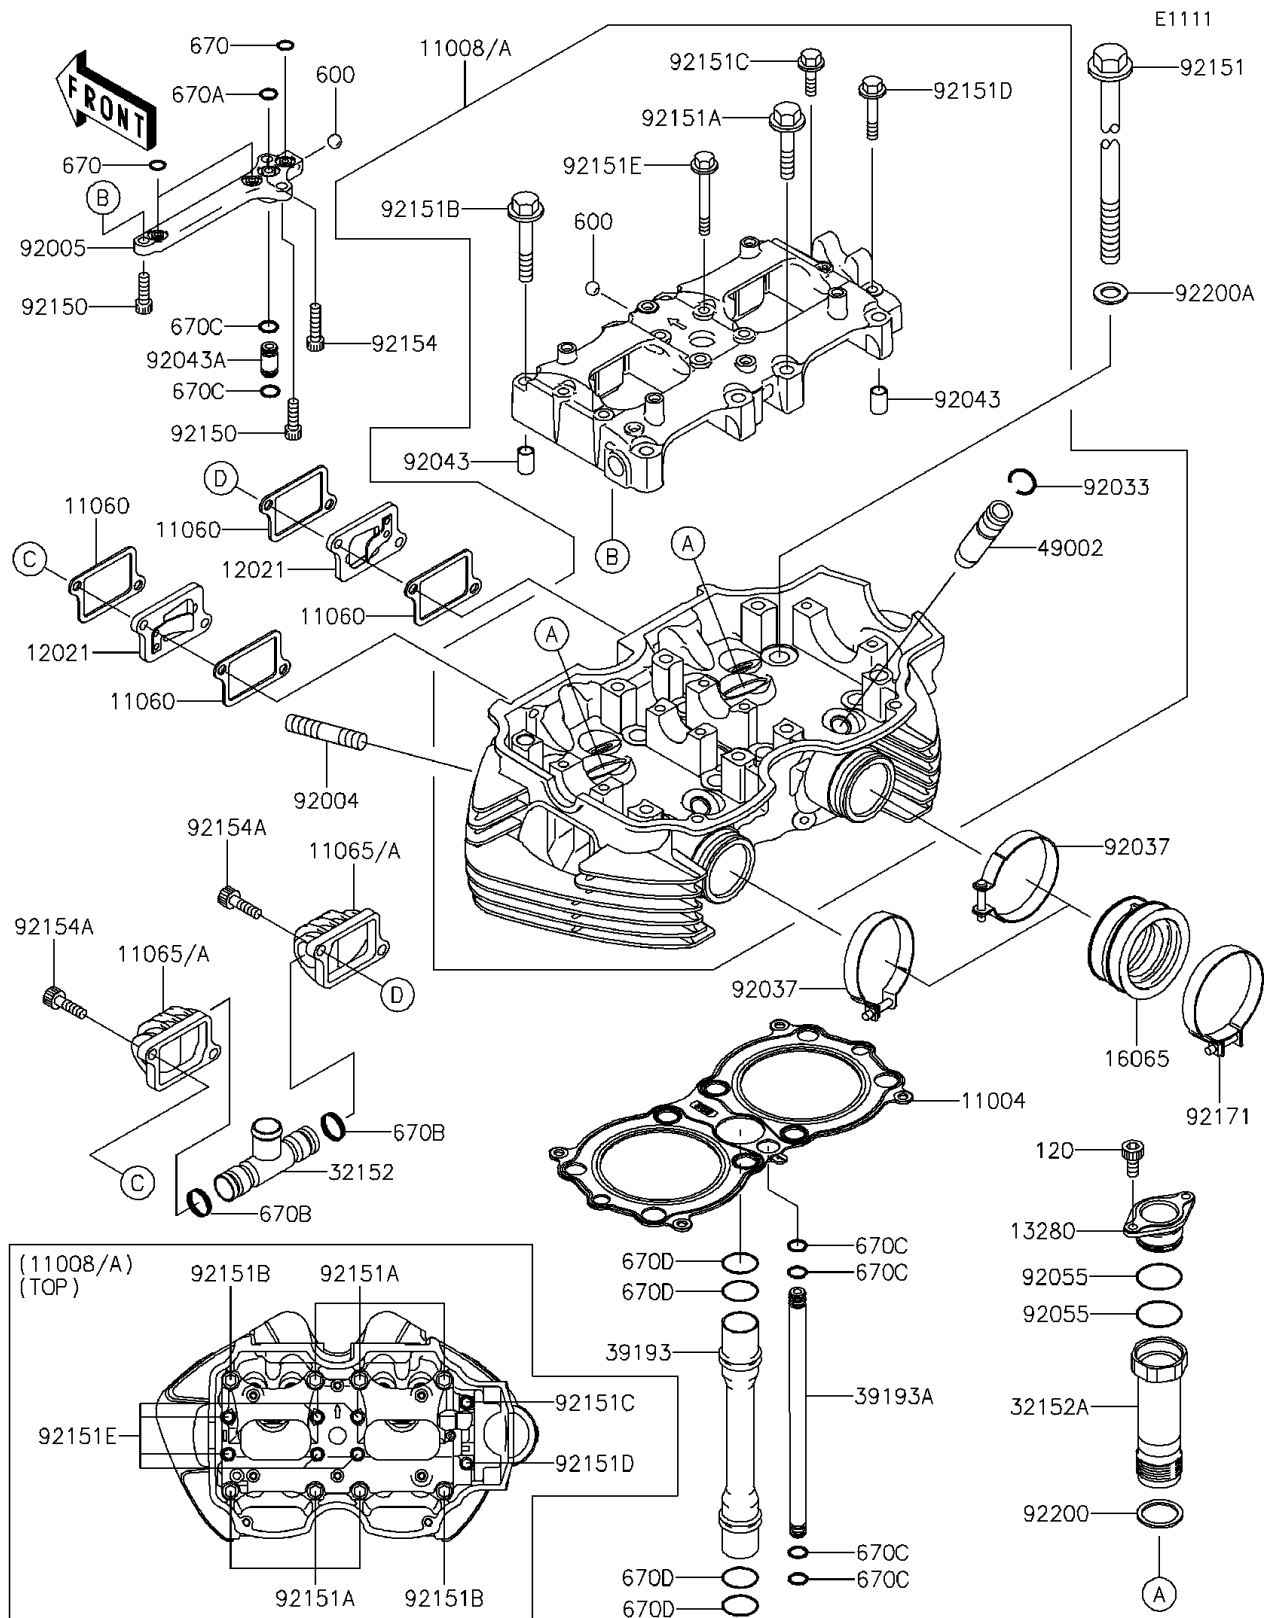

2015 W800 (European)

PARTS DIAGRAM

Cylinder Head

2015 W800 (European)

PARTS LIST

Cylinder Head

ITEM NAME

PART NUMBER

QUANTITY
