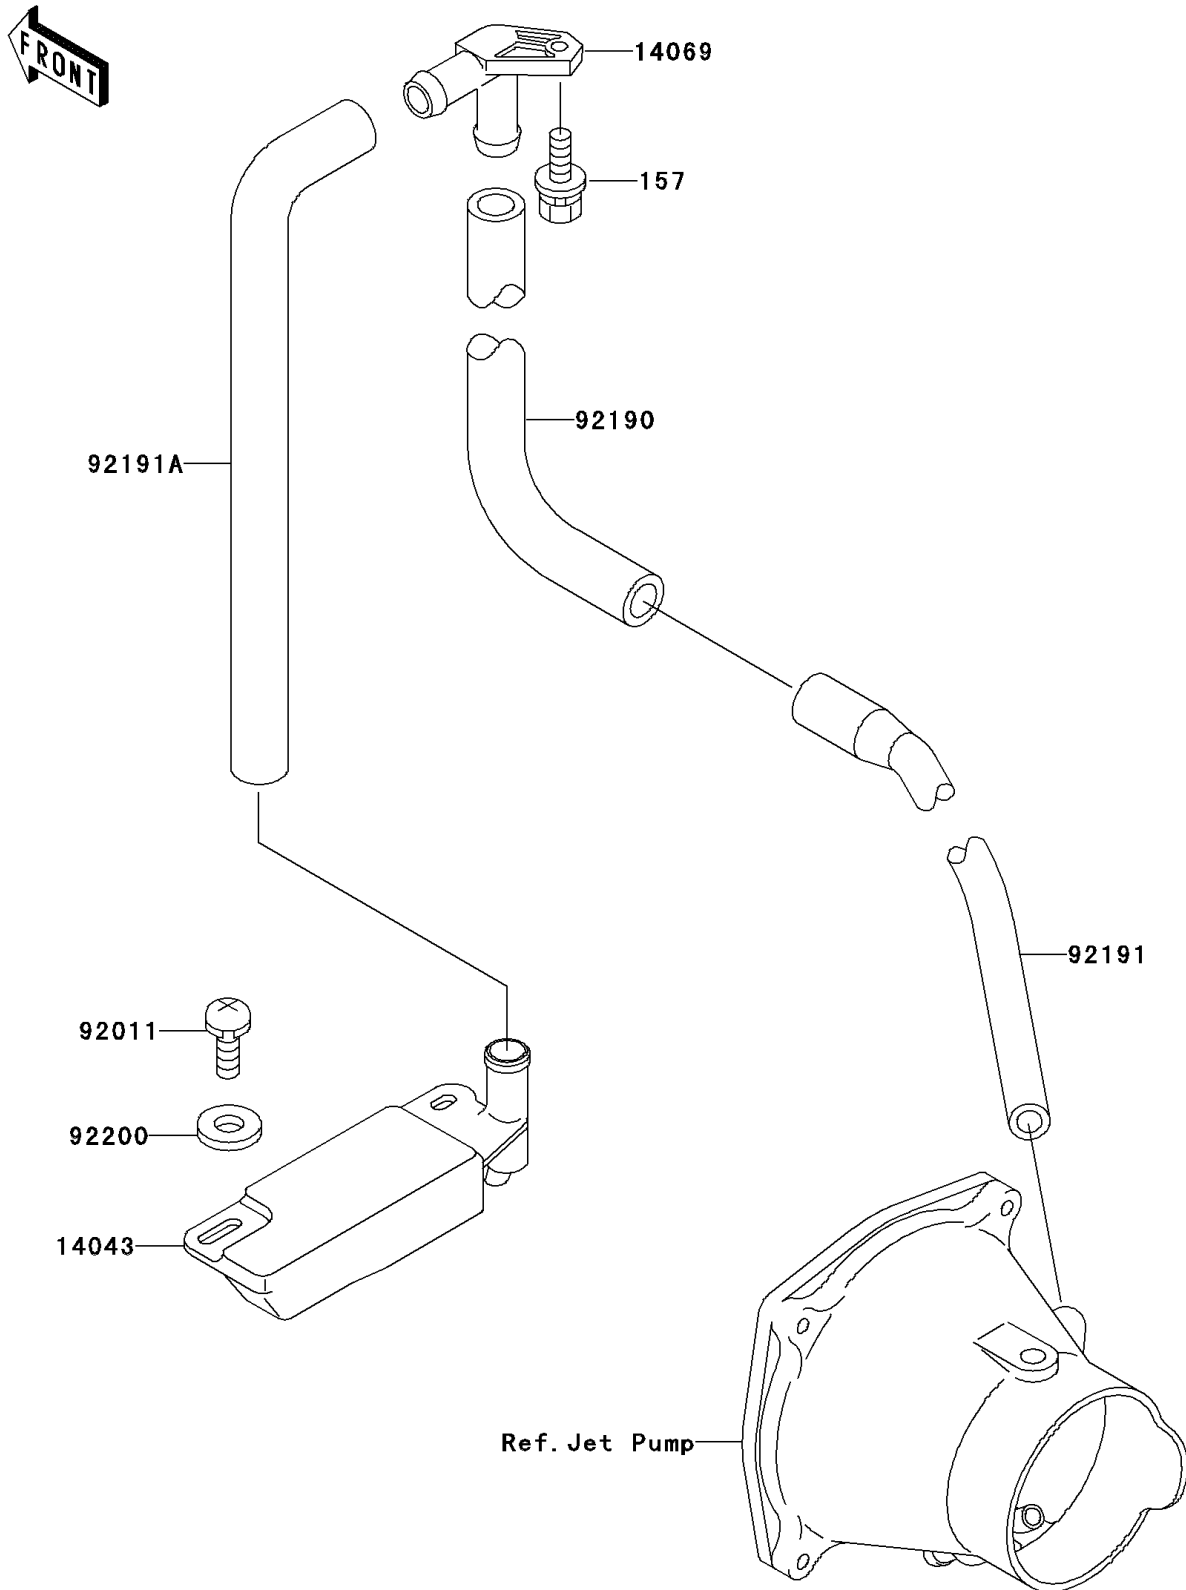

1997 STS

PARTS DIAGRAM

Bilge System

F3145

1997 STS

PARTS LIST

Bilge System

ITEM NAME

PART NUMBER

QUANTITY
