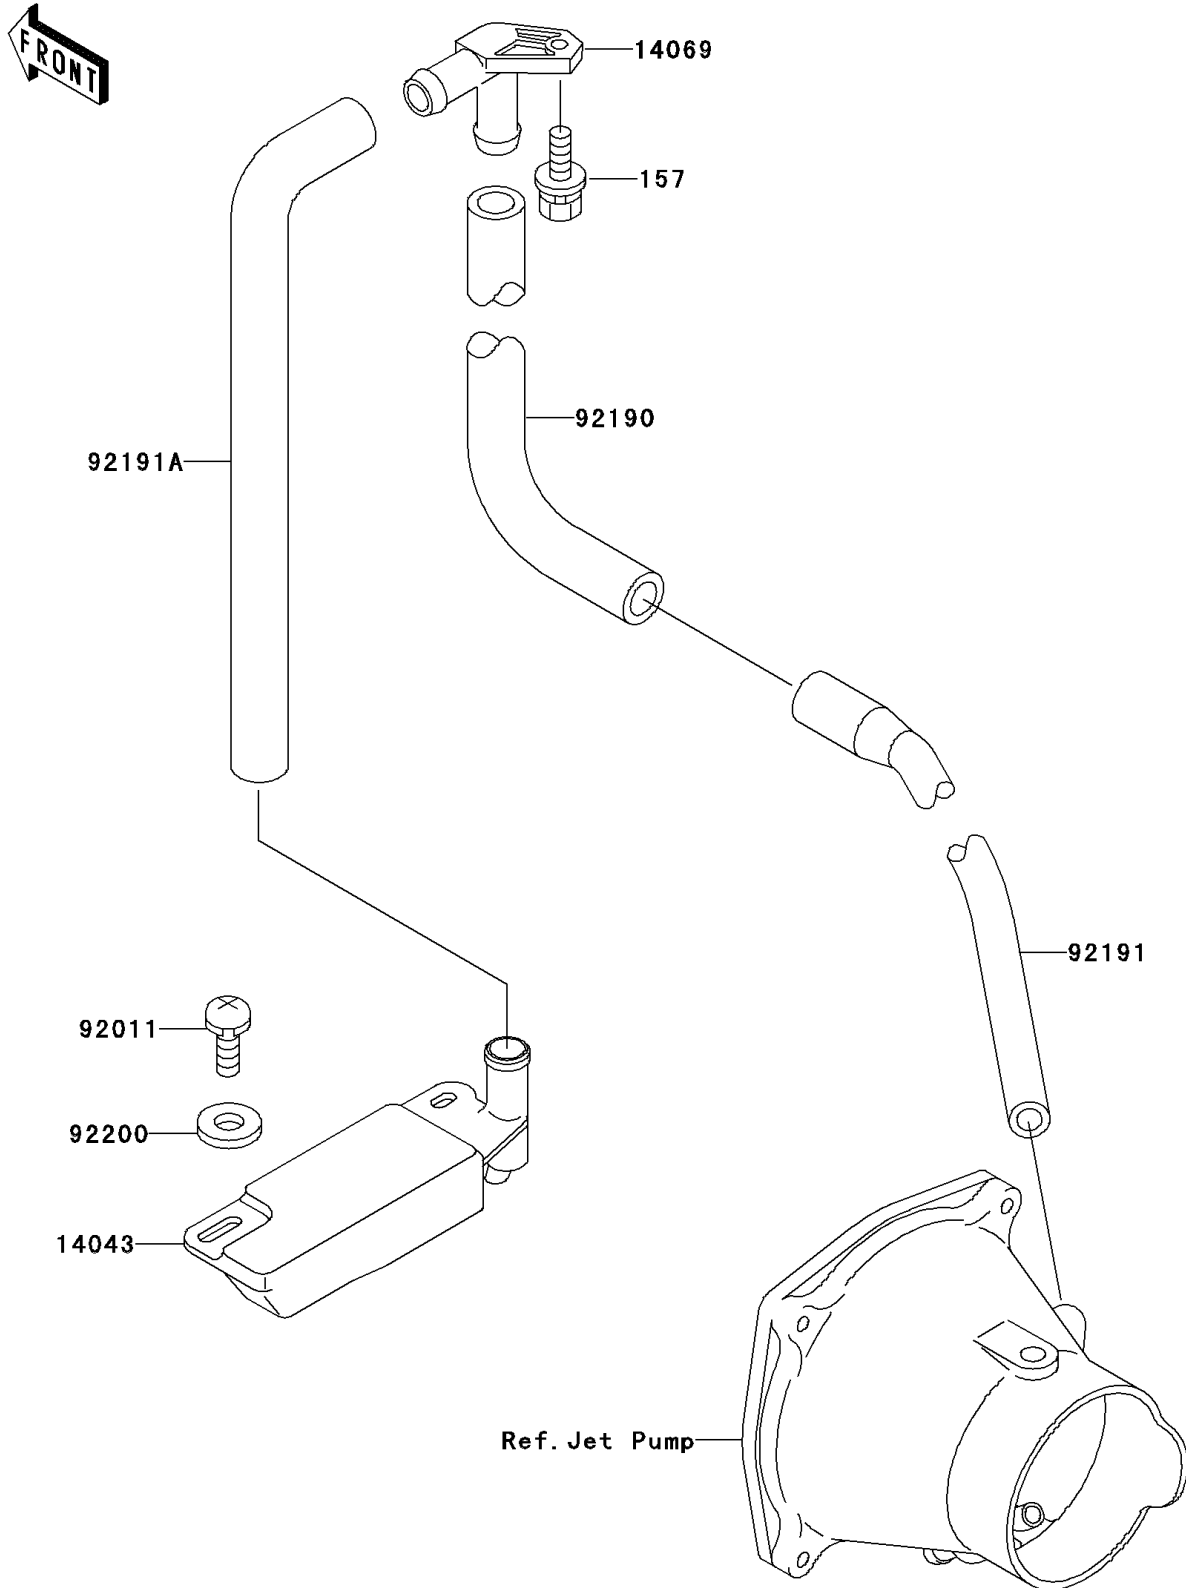

1996 STS

PARTS DIAGRAM

Bilge System

F3145

1996 STS

PARTS LIST

Bilge System

Kawasaki

Let the Good Times Roll®

ITEM NAME

PART NUMBER

QUANTITY
