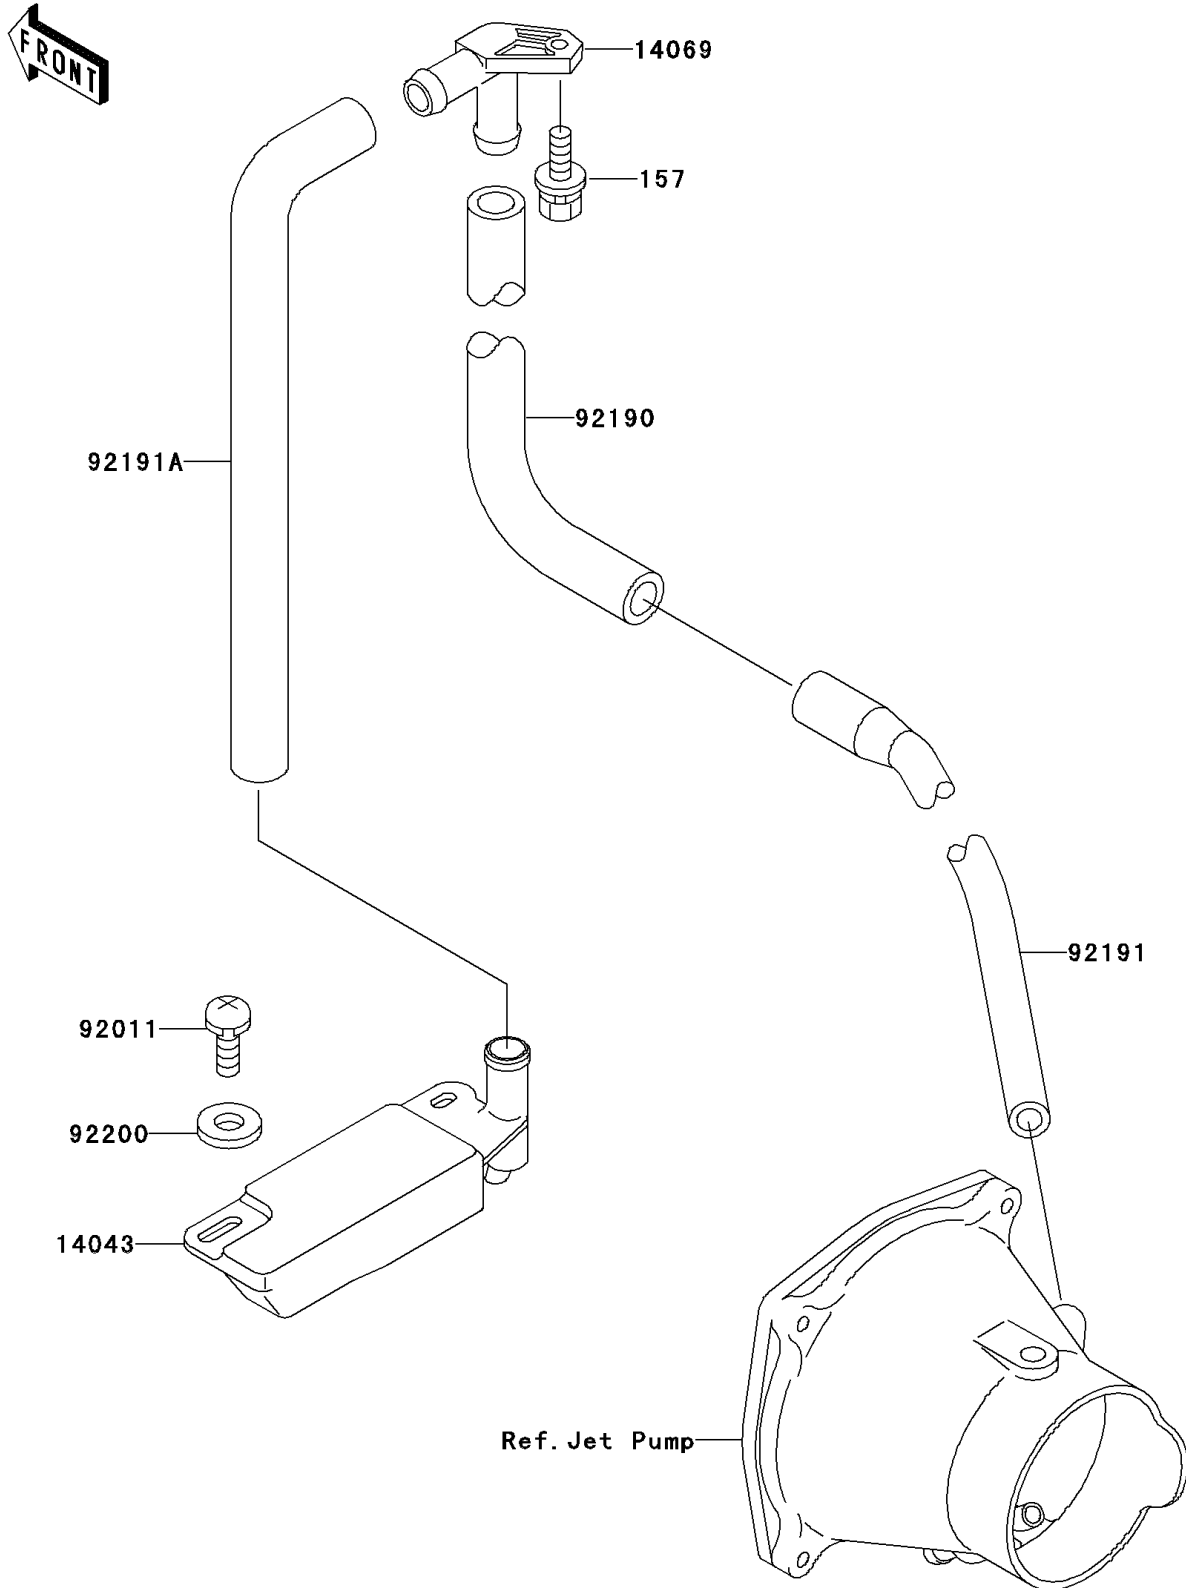

1995 STS

PARTS DIAGRAM

Bilge System

F3145

1995 STS

PARTS LIST

Bilge System

Kawasaki

Let the Good Times Roll®

ITEM NAME

PART NUMBER

QUANTITY
