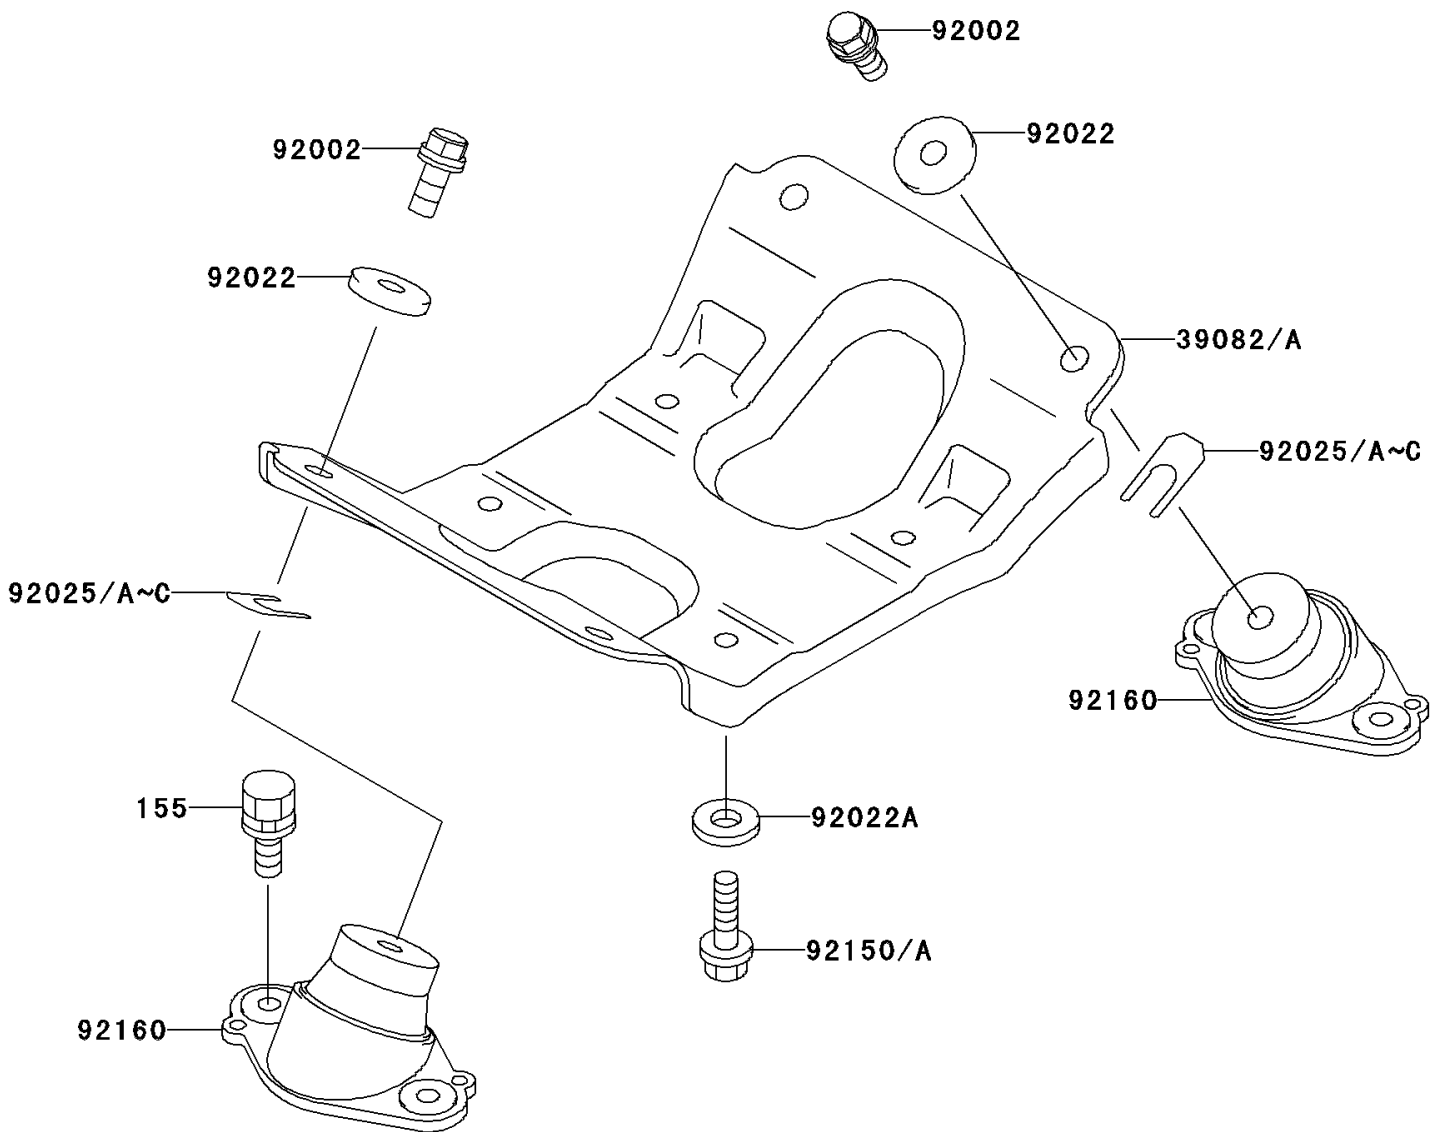

1996 STS

PARTS DIAGRAM

Engine Mount

F3144

1996 STS

PARTS LIST

Engine Mount

Kawasaki

Let the Good Times Roll®

ITEM NAME

PART NUMBER

QUANTITY
