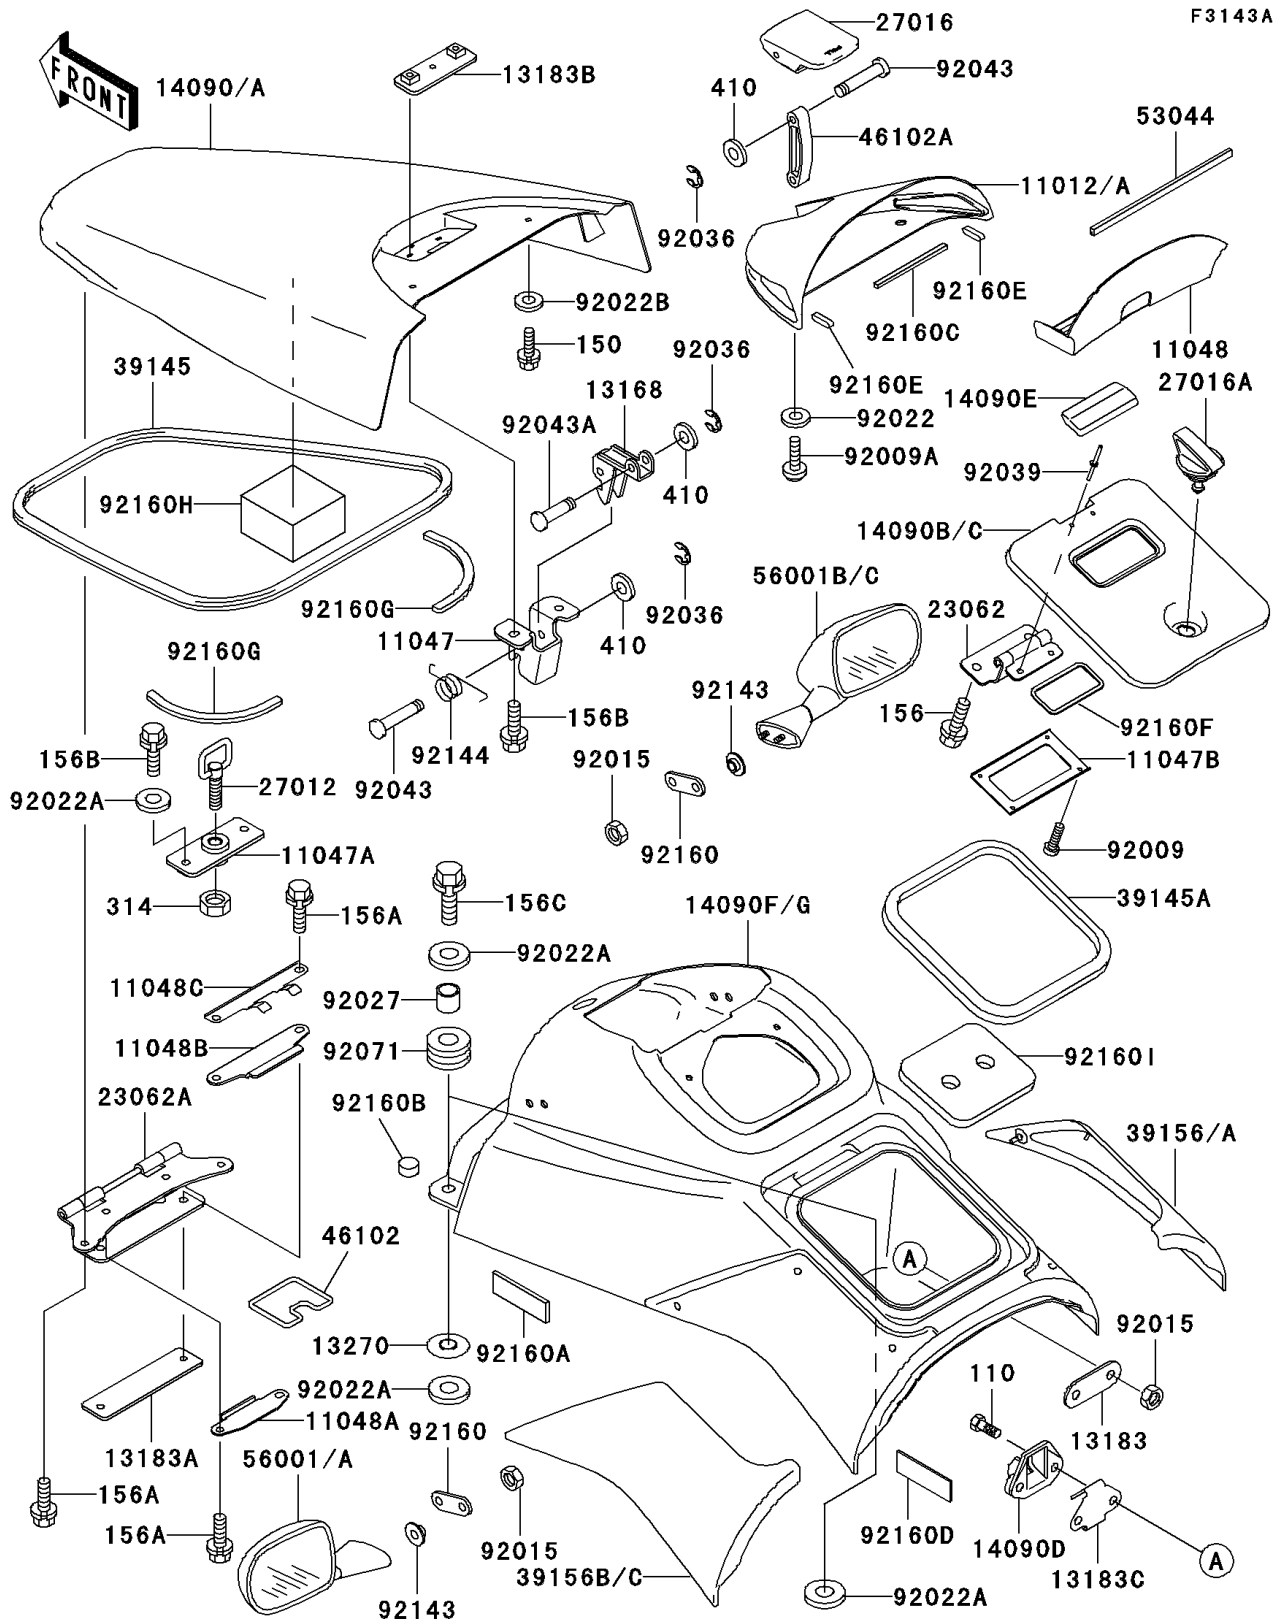

1996 STS

PARTS DIAGRAM

Hull Fittings

1996 STS

PARTS LIST

Hull Fittings

Kawasaki

Let the Good Times Roll®

ITEM NAME

PART NUMBER

QUANTITY
