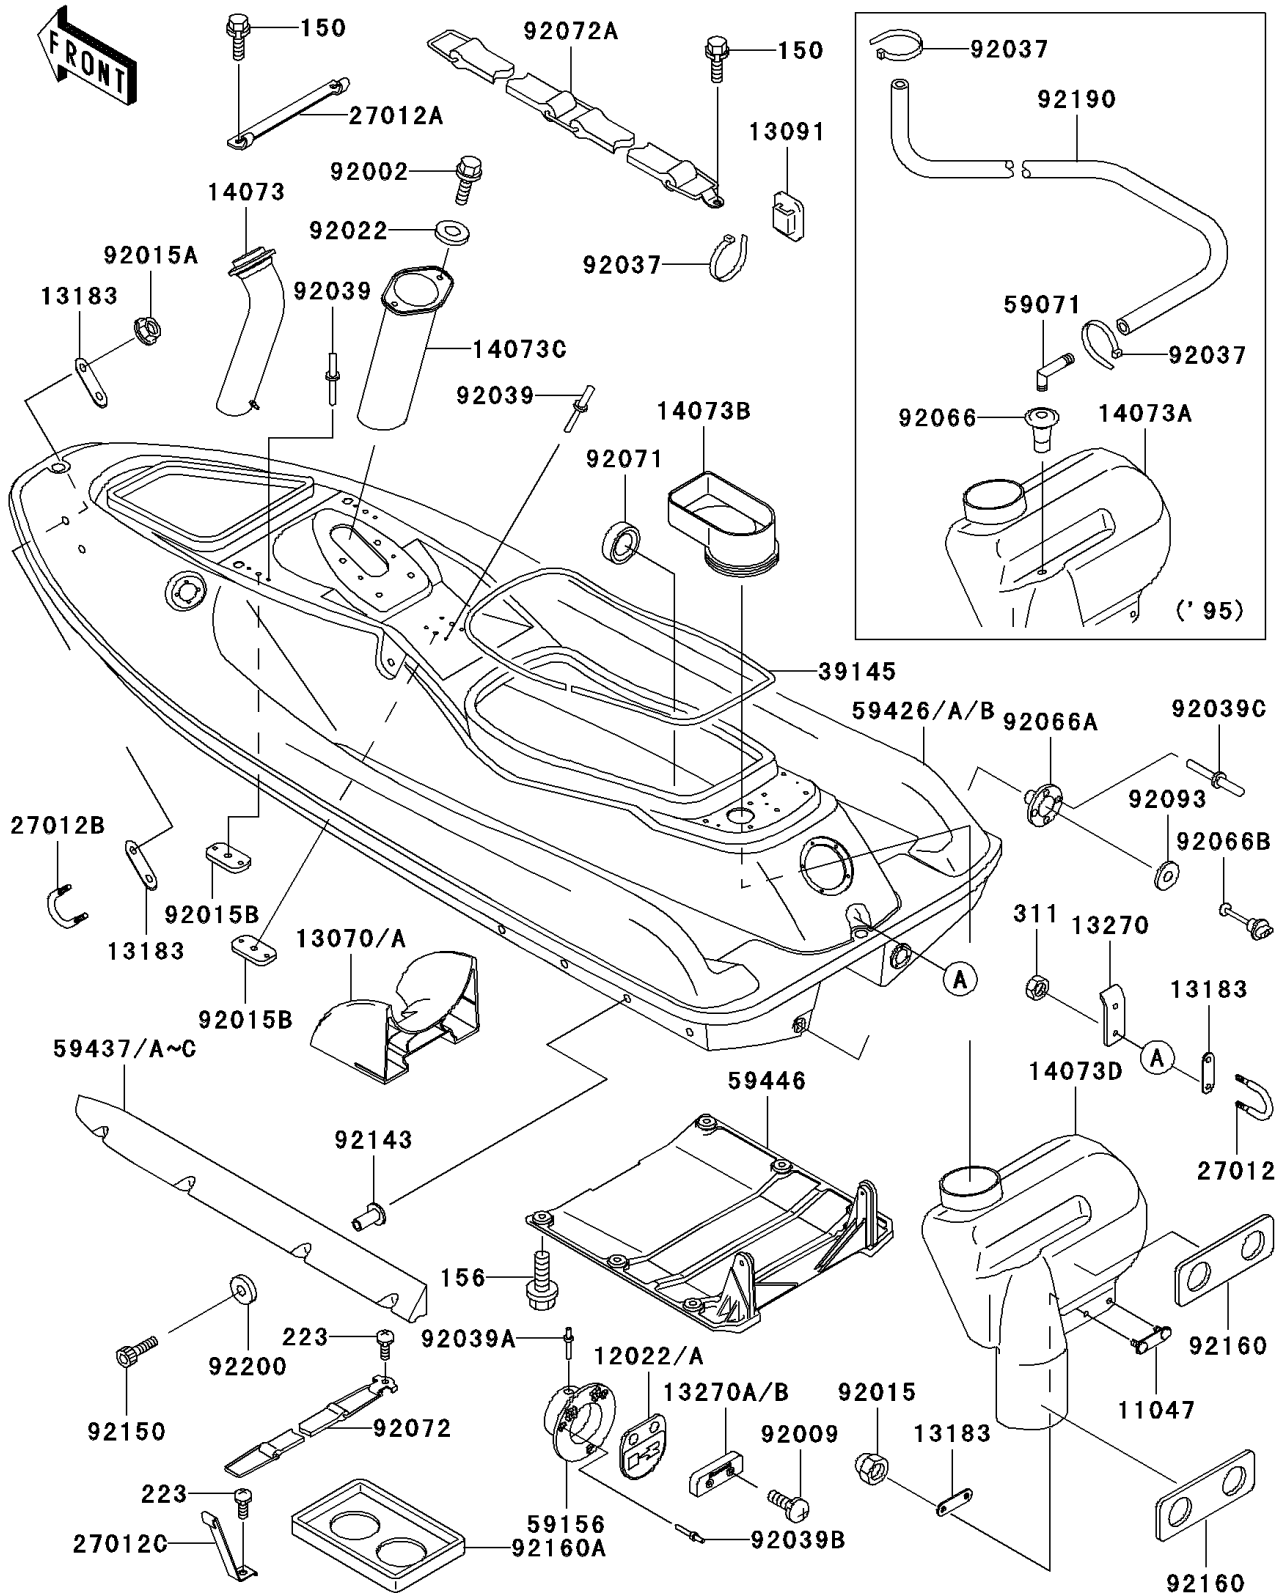

1996 STS

PARTS DIAGRAM

Hull

F3141

1996 STS

PARTS LIST

Hull

Kawasaki

Let the Good Times Roll®

ITEM NAME

PART NUMBER

QUANTITY
