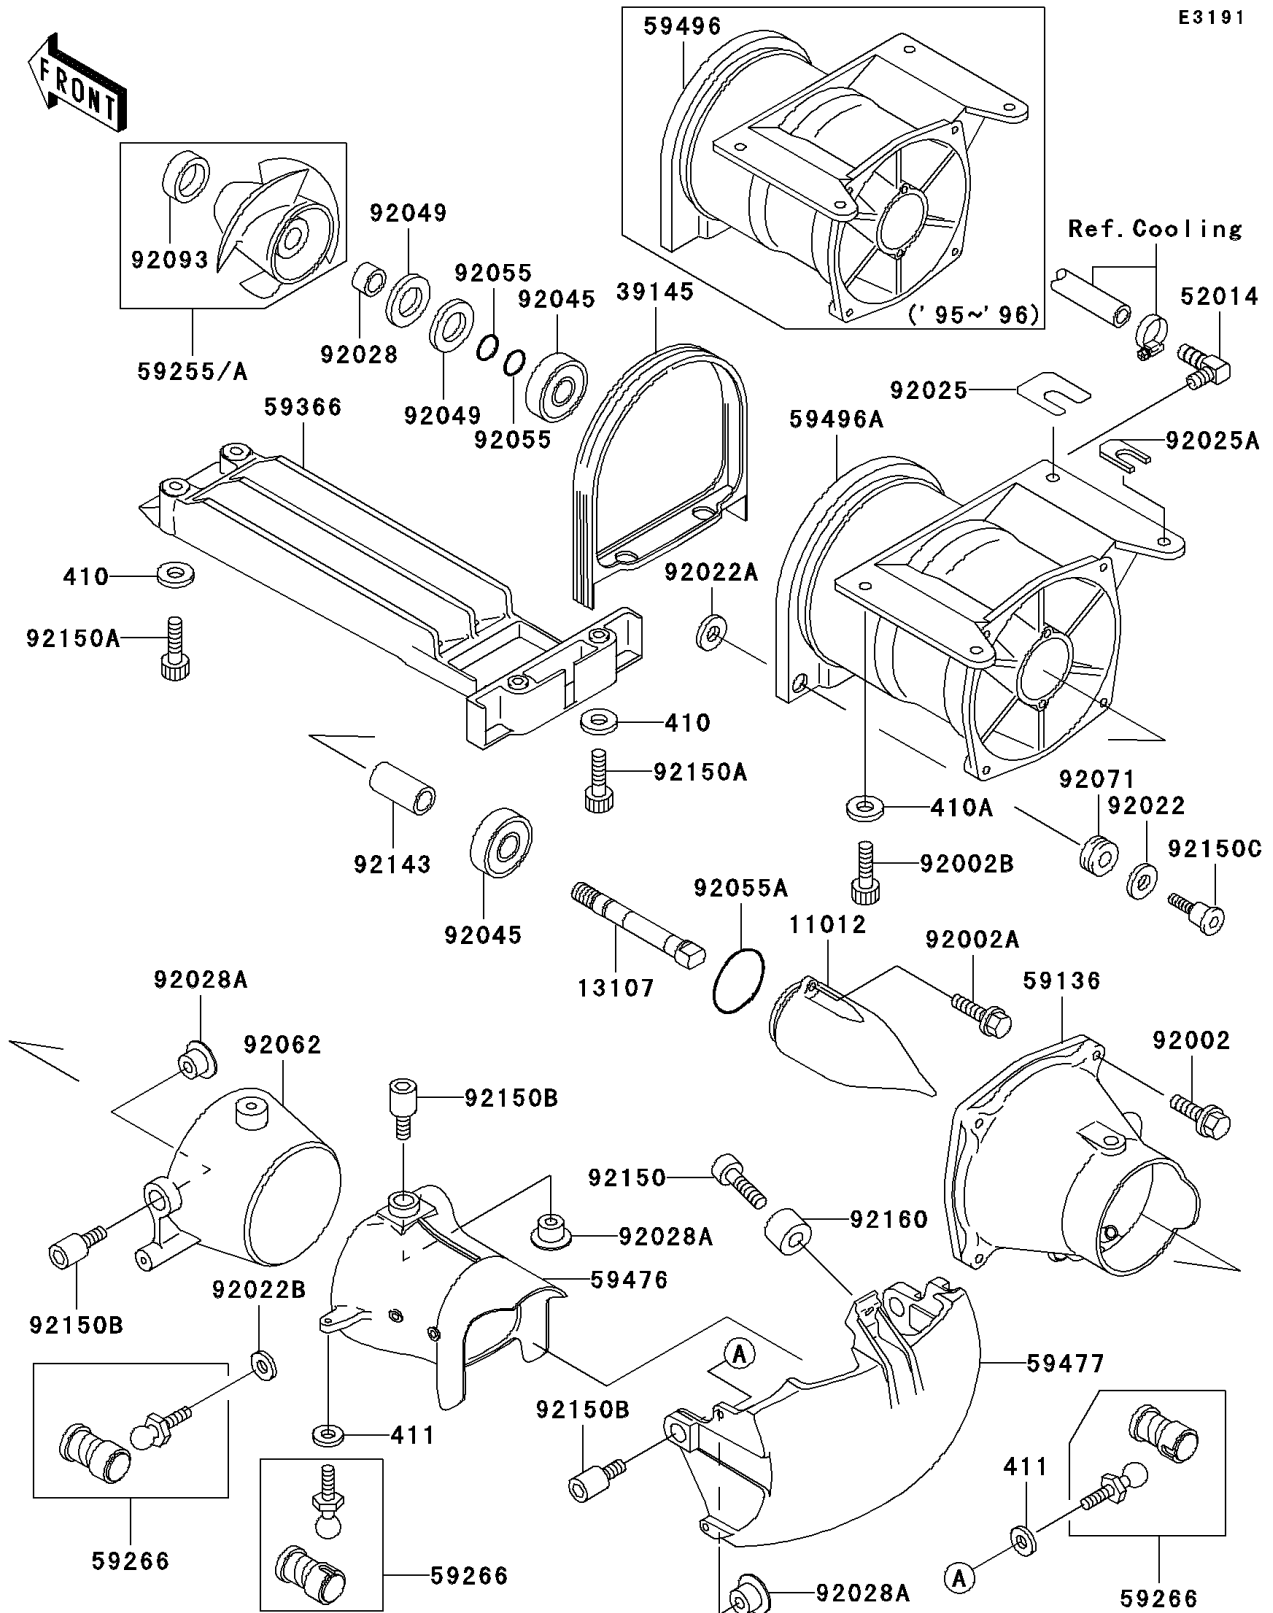

1996 STS

PARTS DIAGRAM

Jet Pump

1996 STS

PARTS LIST

Jet Pump

Kawasaki

Let the Good Times Roll®

ITEM NAME

PART NUMBER

QUANTITY
