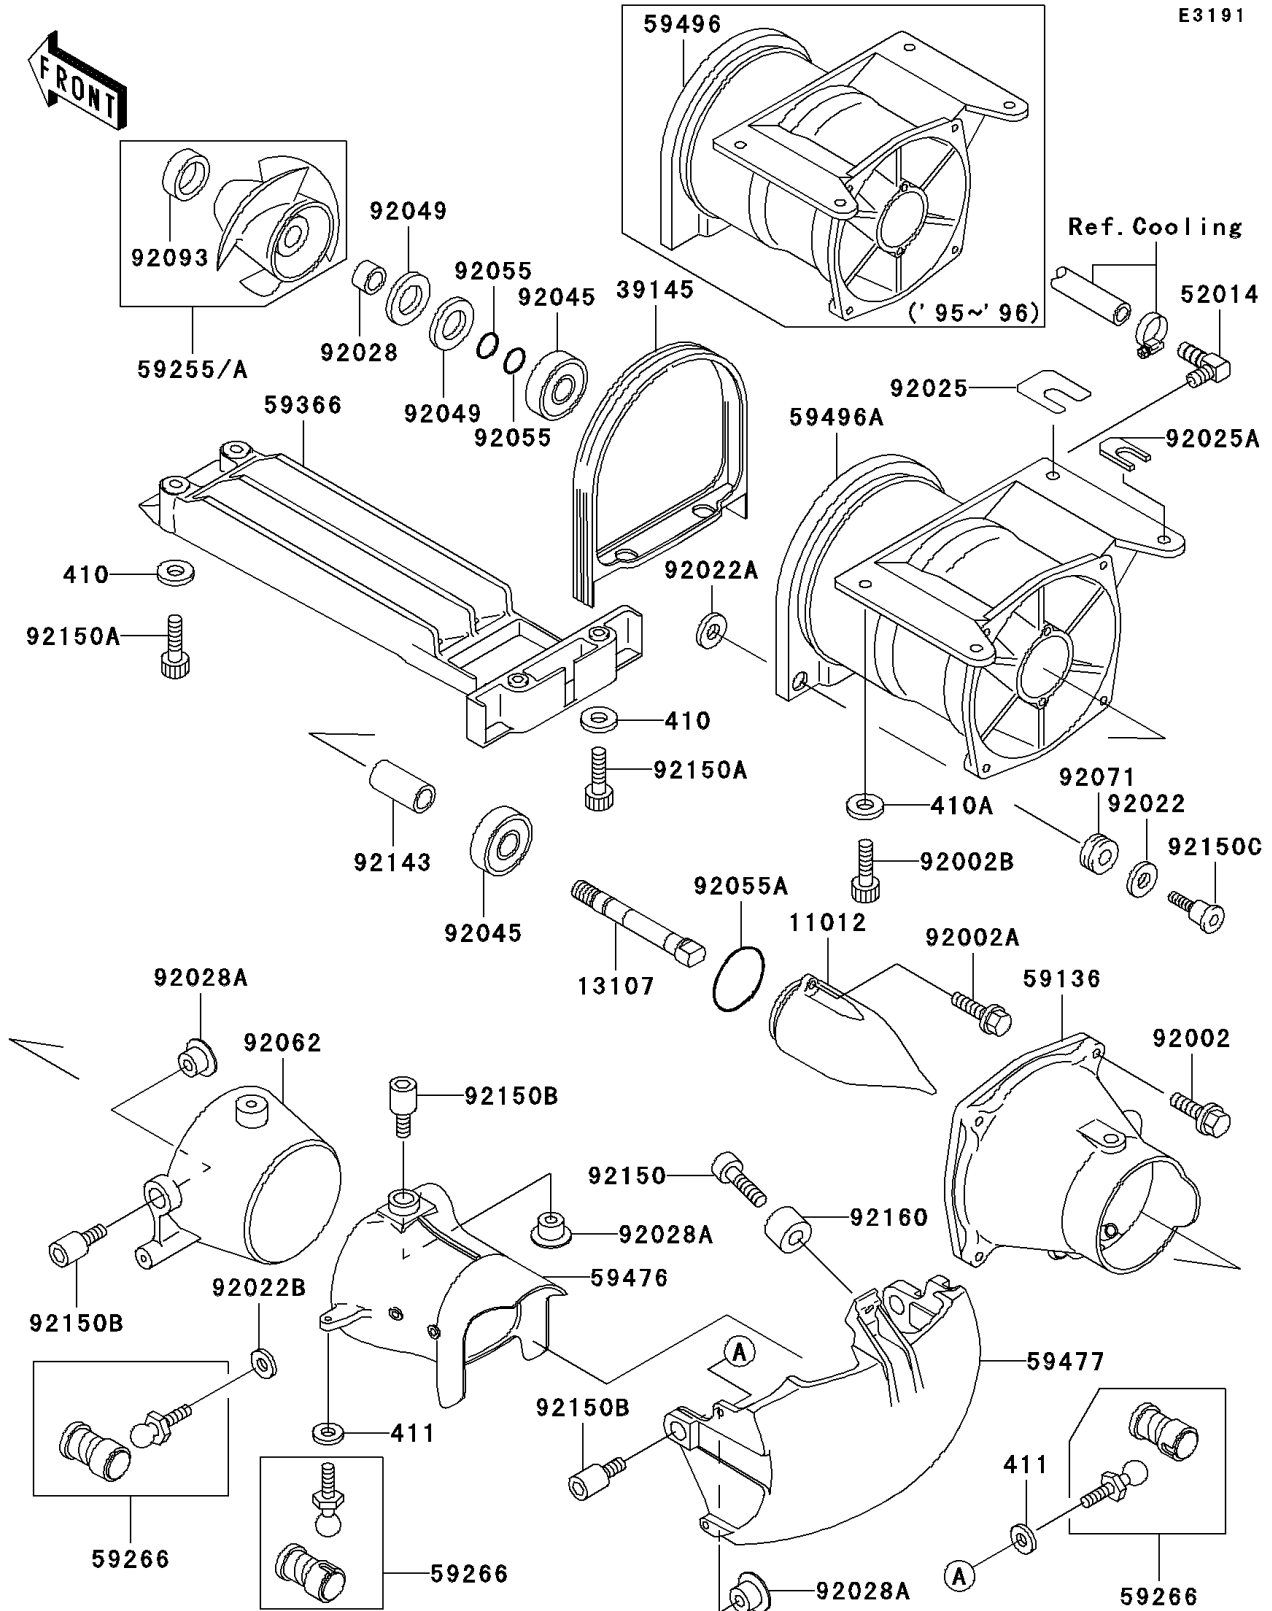

1995 STS

PARTS DIAGRAM

Jet Pump

1995 STS

PARTS LIST

Jet Pump

ITEM NAME	PART NUMBER	QUANTITY
WASHER-PLAIN-SMALL,6MM (Ref # 410)	410S0600	4
WASHER-PLAIN-SMALL,8MM (Ref # 410A)	410S0800	4
WASHER-PLAIN,6MM (Ref # 411)	411S0600	2
CAP,JET PUMP (Ref # 11012)	11012-3712	1
SHAFT,JET PUMP (Ref # 13107)	13107-3721	1
TRIM-SEAL (Ref # 39145)	39145-3732	1
ELBOW (Ref # 52014)	52014-3708	1
NOZZLE-PUMP (Ref # 59136)	59136-3722	1
IMPELLER-COMP (Ref # 59255)	59255-3705	1
JOINT-BALL (Ref # 59266)	59266-3707	3
GRATE (Ref # 59366)	59366-3710	1
NOZZLE-STRG (Ref # 59476)	59476-3727	1
BUCKET-REVERSE (Ref # 59477)	59477-3704	1
VANE-GUIDE (Ref # 59496)	59496-3703	1
BOLT,6X30 (Ref # 92002)	92002-3726	4
BOLT,6X16 (Ref # 92002A)	92002-3728	2
BOLT,SOCKET,8X20 (Ref # 92002B)	92002-3771	4
WASHER (Ref # 92022B)	92022-567	1
SHIM,T=0.5MM (Ref # 92025)	92025-3702	2
SHIM,T=1.5MM (Ref # 92025A)	92025-3708	2
BUSHING,17X25X15 (Ref # 92028)	92028-3717	1
BUSHING (Ref # 92028A)	92028-3740	6
BEARING-BALL,#63032RD (Ref # 92045)	92045-3706	2
SEAL-OIL,TBY25X47X6 (Ref # 92049)	92049-3714	2
RING-O,13X1.9 (Ref # 92055)	92055-1021	2
RING-O (Ref # 92055A)	92055-3706	1
NOZZLE (Ref # 92062)	92062-3717	1
SEAL,JET PUMP (Ref # 92093)	92093-3739	1
COLLAR,17.4X25.4X53 (Ref # 92143)	92143-3708	1

1995 STS

PARTS LIST

Jet Pump

ITEM NAME	PART NUMBER	QUANTITY
BOLT,SOCKET,6X10 (Ref # 92150)	92150-3759	1
BOLT,SOCKET,6X18 (Ref # 92150A)	92150-3795	4
BOLT (Ref # 92150B)	92150-3808	6
DAMPER (Ref # 92160)	92160-3738	1