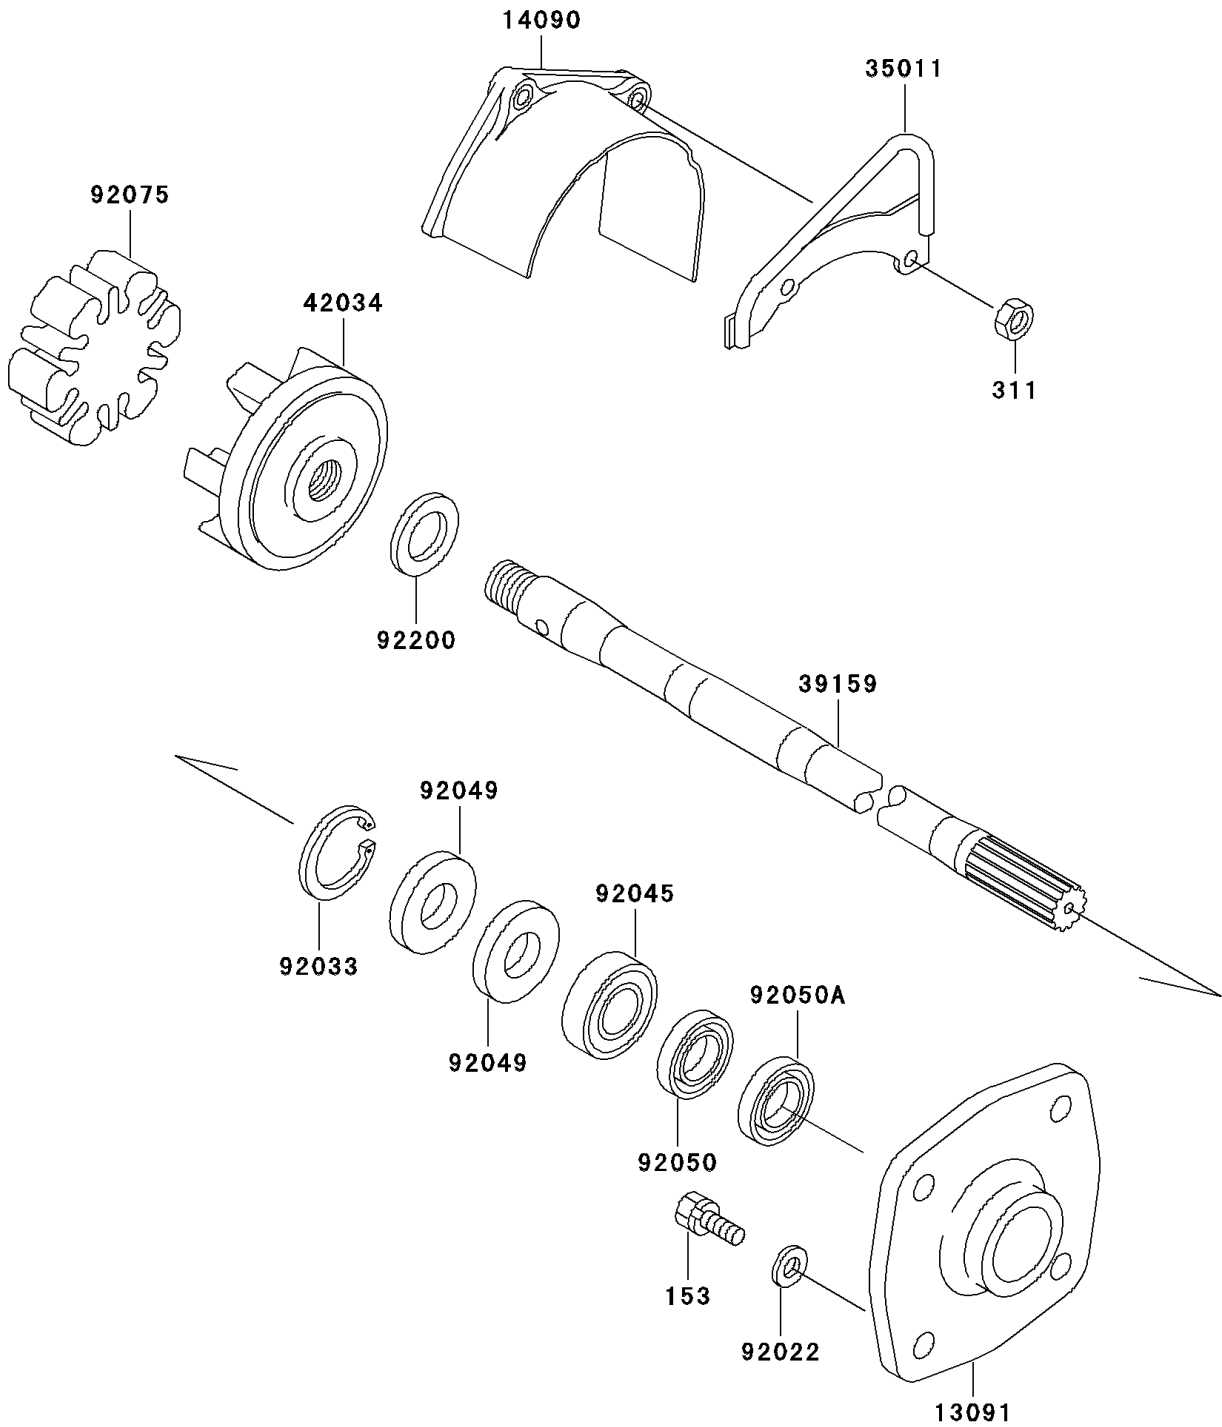

1997 STS

PARTS DIAGRAM

Drive Shaft

E3134

1997 STS

PARTS LIST

Drive Shaft

Kawasaki

Let the Good Times Roll®

ITEM NAME

PART NUMBER

QUANTITY
