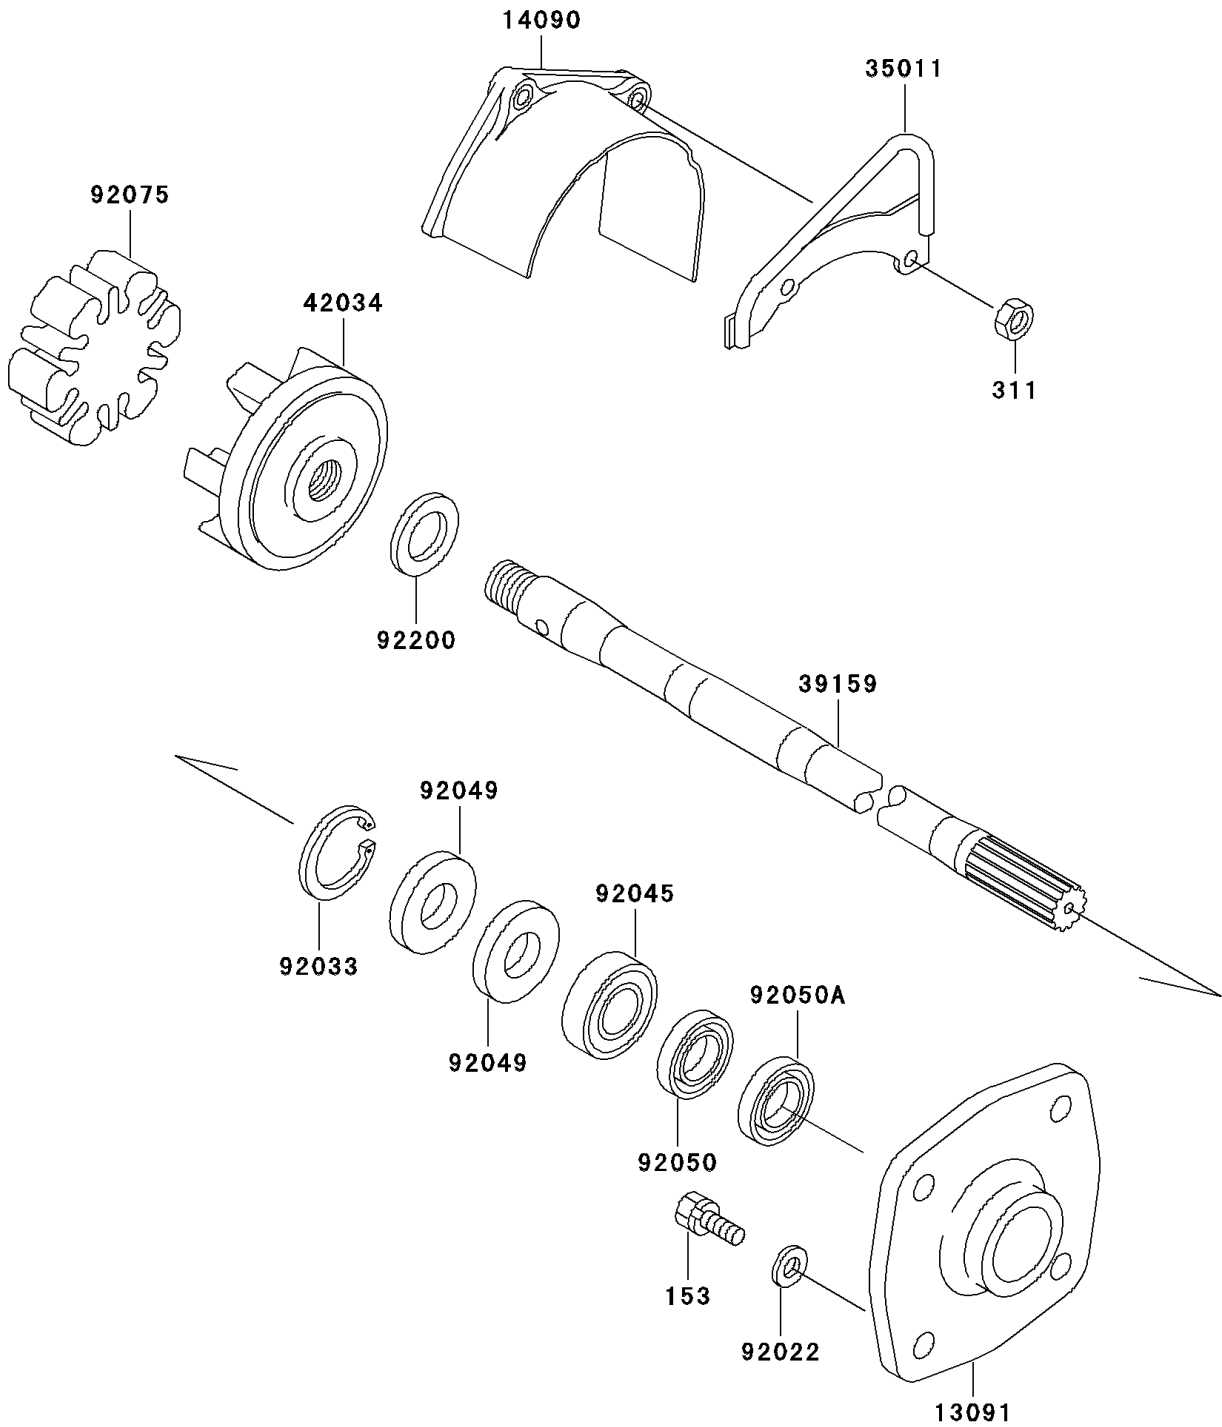

1996 STS

PARTS DIAGRAM

Drive Shaft

E3134

1996 STS

PARTS LIST

Drive Shaft

Kawasaki

Let the Good Times Roll®

ITEM NAME

PART NUMBER

QUANTITY
