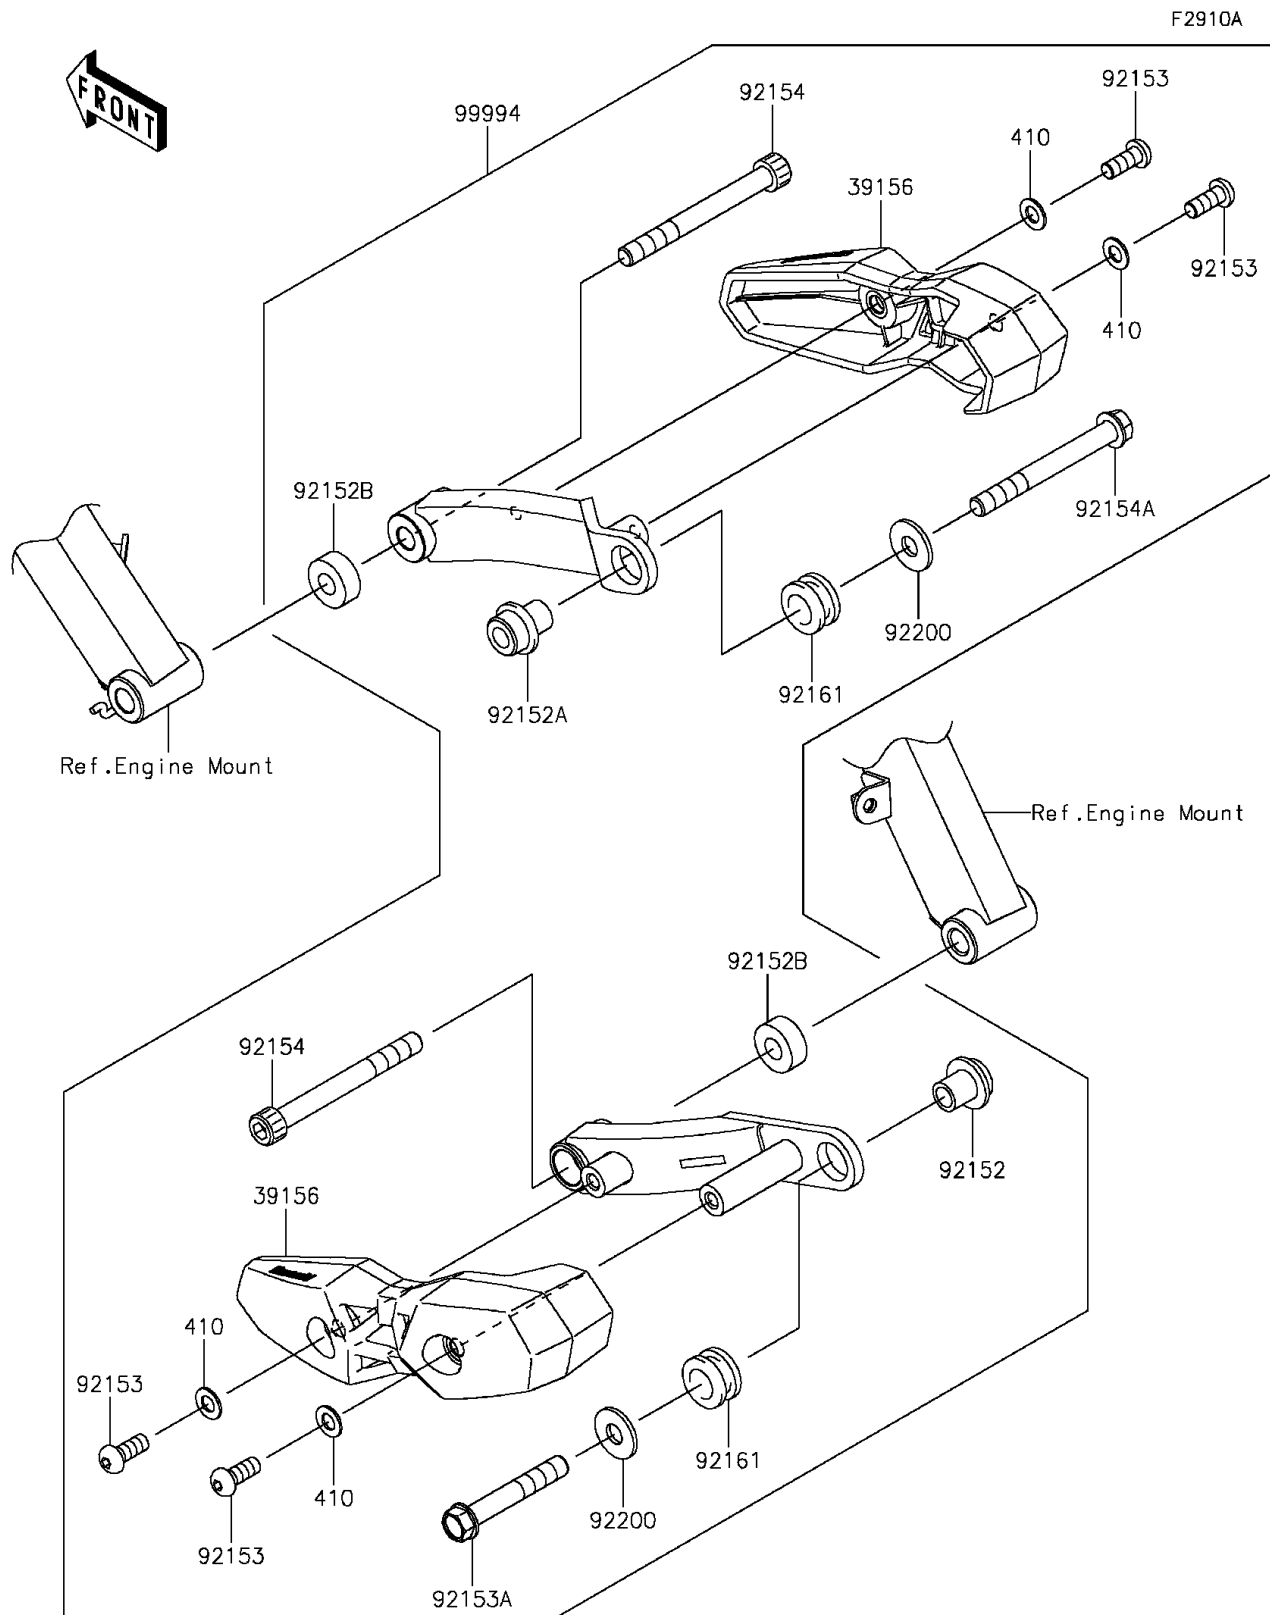

2015 Z1000 ABS

PARTS DIAGRAM

Accessory(Shroud Slider)

2015 Z1000 ABS

PARTS LIST

Accessory(Shroud Slider)

Kawasaki

Let the Good Times Roll®

ITEM NAME

PART NUMBER

QUANTITY
