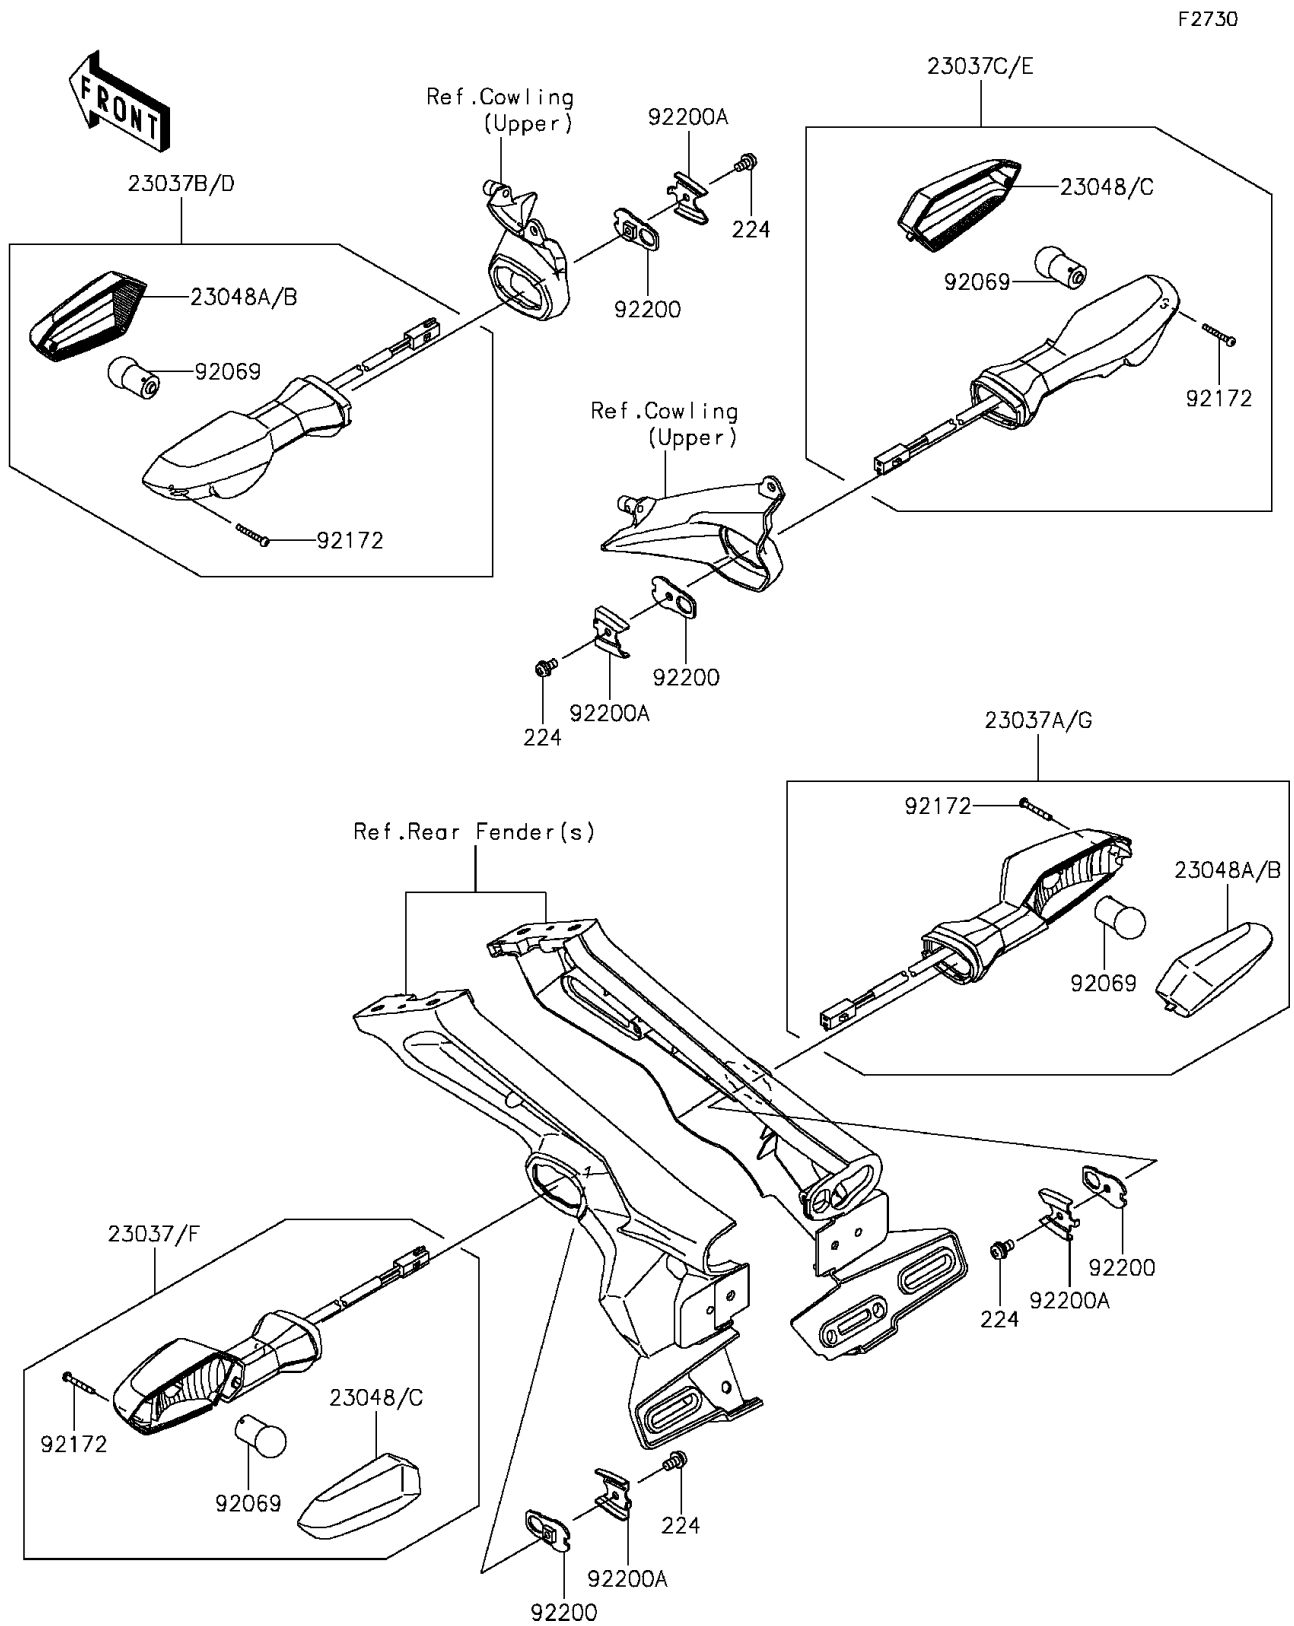

2015 Z1000 ABS

PARTS DIAGRAM

Turn Signals

2015 Z1000 ABS

PARTS LIST

Turn Signals

Kawasaki

Let the Good Times Roll®

ITEM NAME

PART NUMBER

QUANTITY
