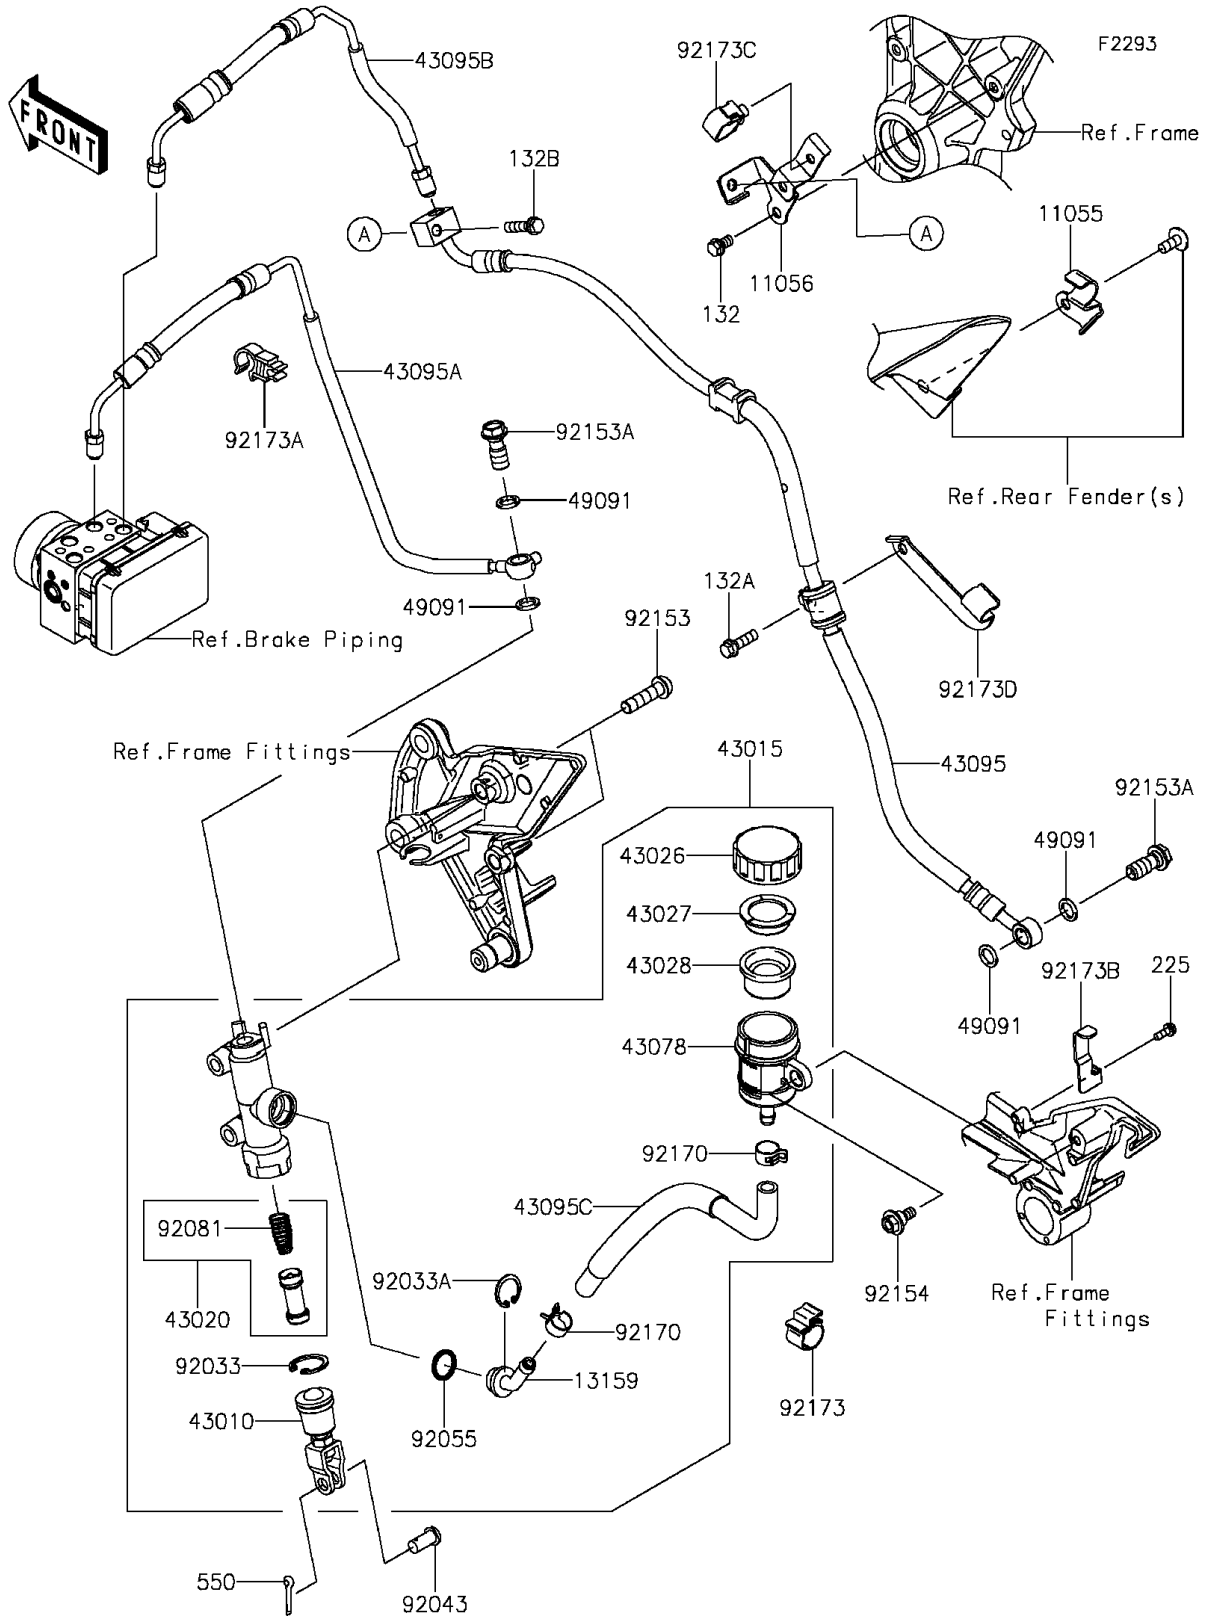

2016 Z1000 ABS

PARTS DIAGRAM

Rear Master Cylinder

2016 Z1000 ABS

PARTS LIST

Rear Master Cylinder

Kawasaki

Let the Good Times Roll®

ITEM NAME

PART NUMBER

QUANTITY
