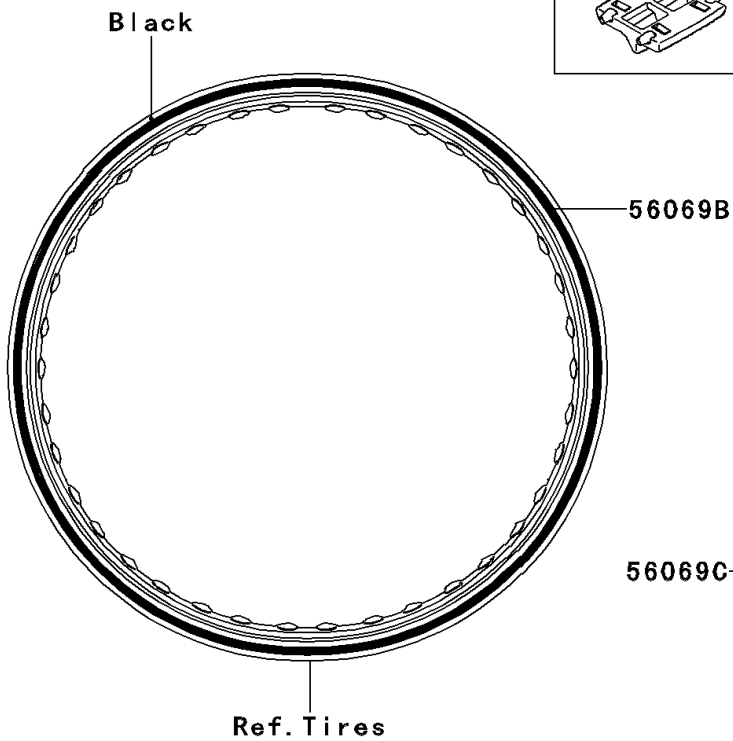

2014 W800 (European)

PARTS DIAGRAM

Decals(Ebony)(AEFA)

F2861C

(OPTION)

57001

2014 W800 (European)

PARTS LIST

Decals(Ebony)(AEFA)

ITEM NAME

PART NUMBER

QUANTITY
