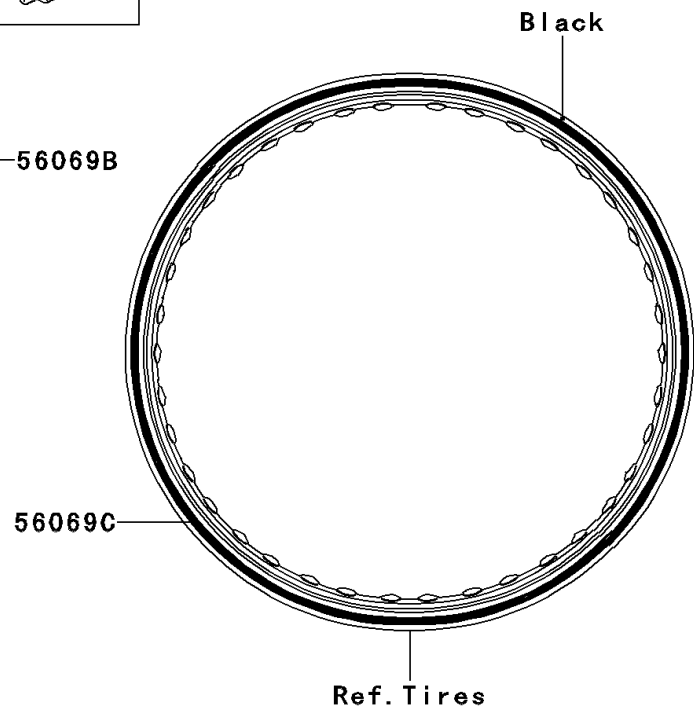

2014 W800 (European)

PARTS DIAGRAM

Decals(Ebony)(AEFA)

F2861C

(OPTION)

57001

2014 W800 (European)

PARTS LIST

Decals(Ebony)(AEFA)

ITEM NAME

PART NUMBER

QUANTITY
