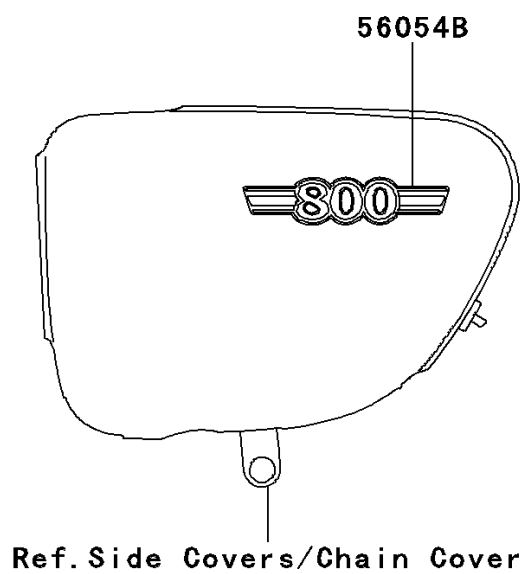

2014 W800 (European)

PARTS DIAGRAM

Decals(Blue)(AEF)

Kawasaki

Let the Good Times Roll®

F2861B

2014 W800 (European)

PARTS LIST

Decals(Blue)(AEF)

ITEM NAME

PART NUMBER

QUANTITY
