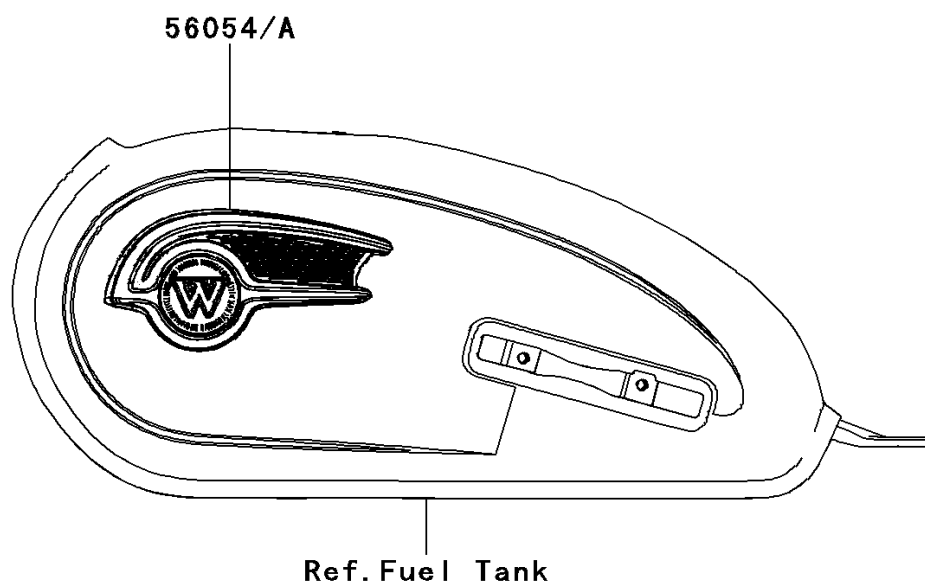

2014 W800 (European)

PARTS DIAGRAM

Decals(Blue)(AEF)

Kawasaki

Let the Good Times Roll®

F2861B

2014 W800 (European)

PARTS LIST